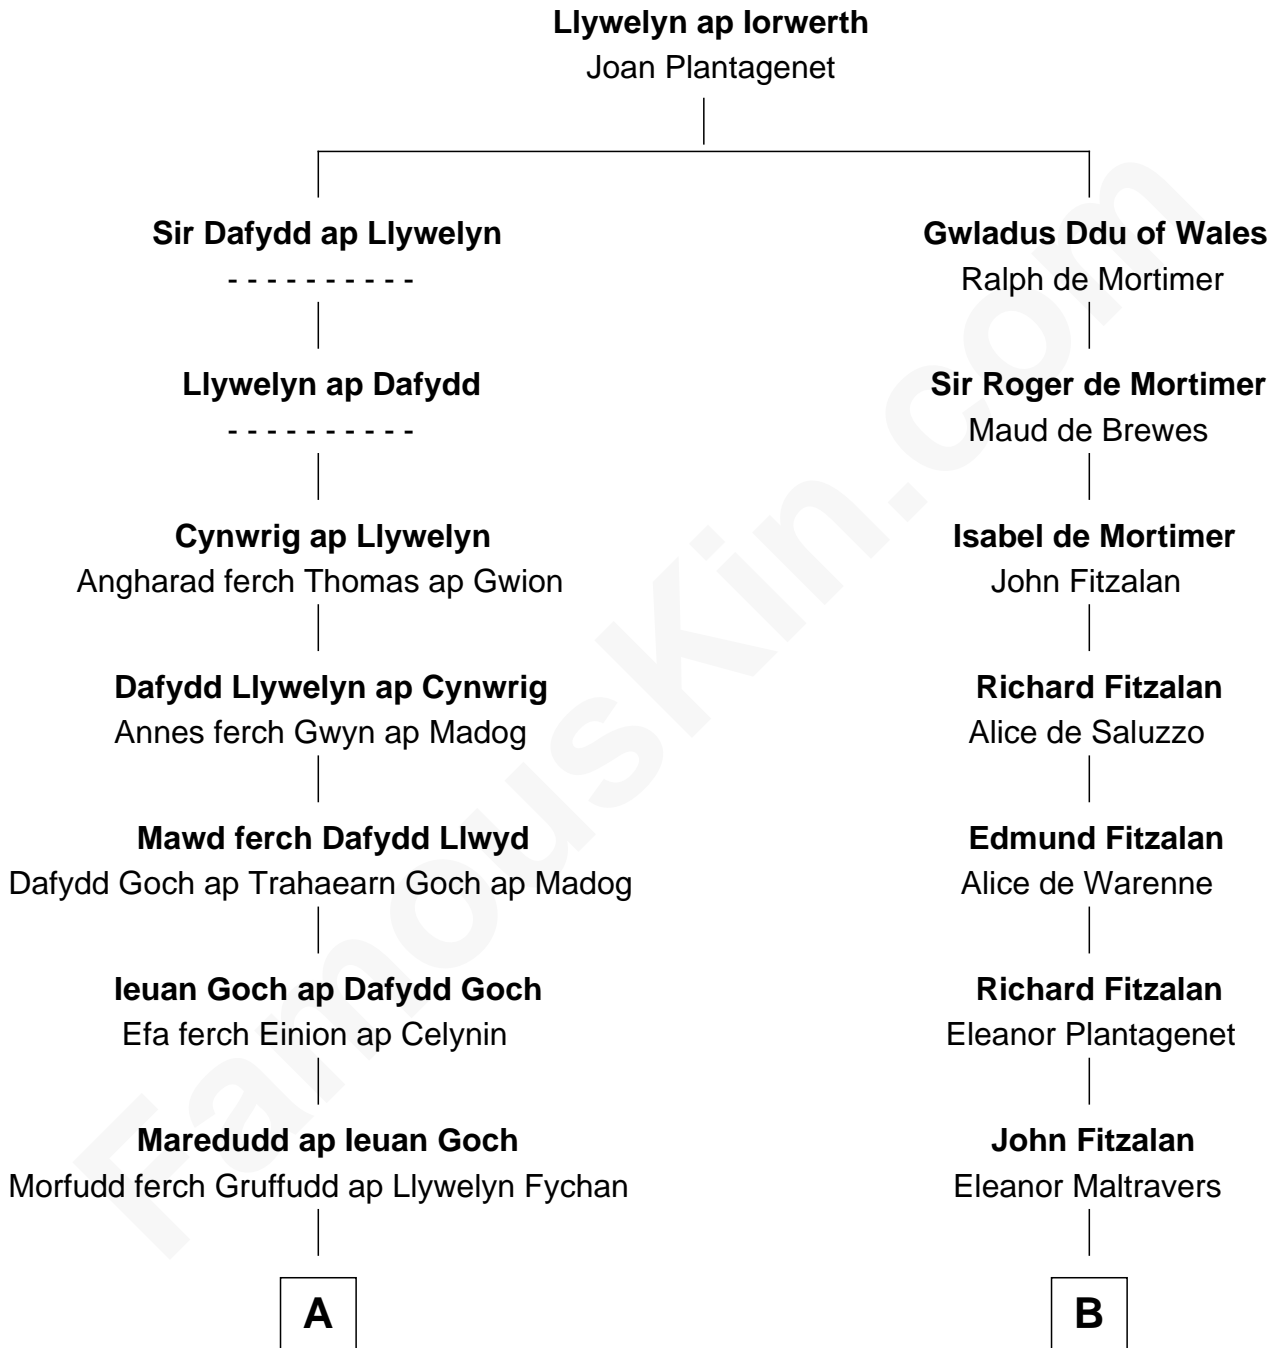

FamousKin.com

Relationship Chart of

Thomas Yale

(c1616 - 1683) Great Migration Immigrant 1638

15th cousin 6 times removed of

Henry Hastings Sibley
1st Governor of Minnesota

C

Ebenezer Burnap

Hannah Lillie

Hannah Burnap

Jonathan Sibley

Reuben Sibley

Ruth Sibley

Solomon Sibley

Sarah Whipple Sproat

Henry Hastings Sibley

1st Governor of Minnesota