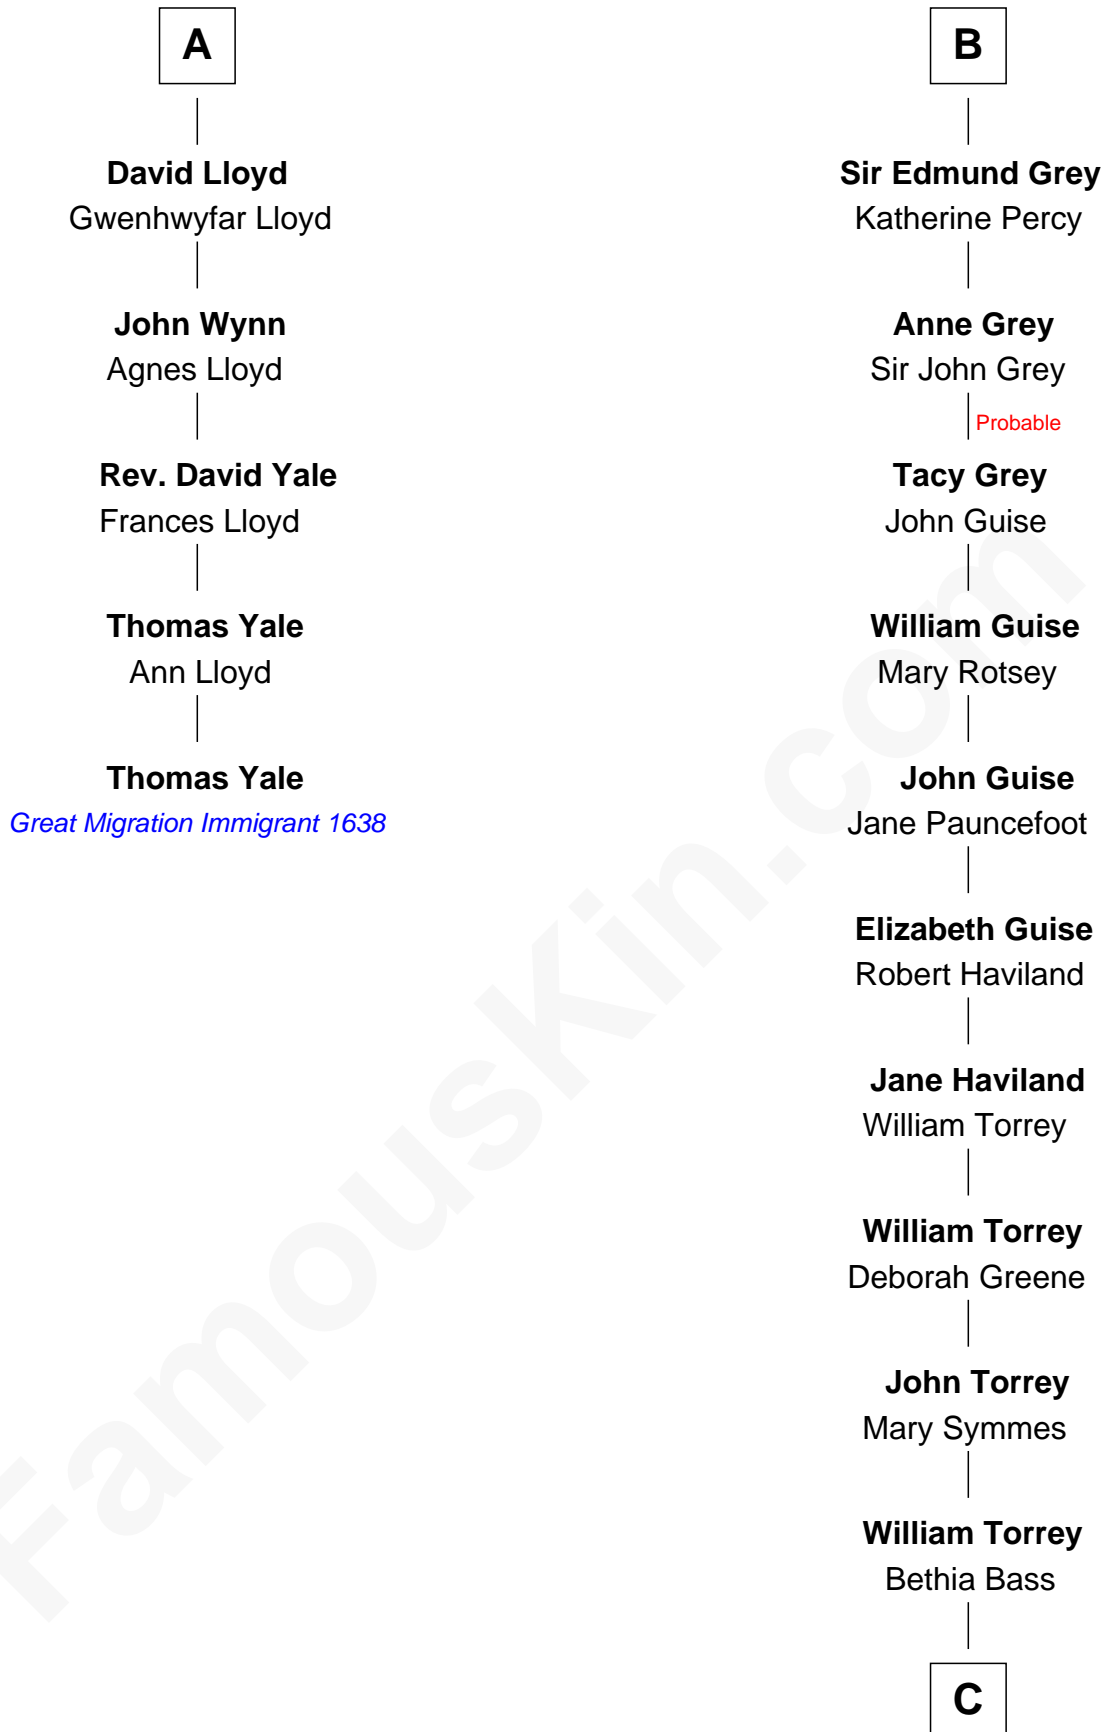

FamousKin.com

Relationship Chart of

Thomas Yale

(c1616 - 1683) Great Migration Immigrant 1638

11th cousin 8 times removed of

John Torrey

Co-founder, NY Academy of Science

Sir Roger de Somery

Nichole d'Aubenev

C

John Torrey
Susanna Bowditch

William Torrey
Margaret Nichols

John Torrey
Co-founder, NY Academy of Science

FamousKin.com