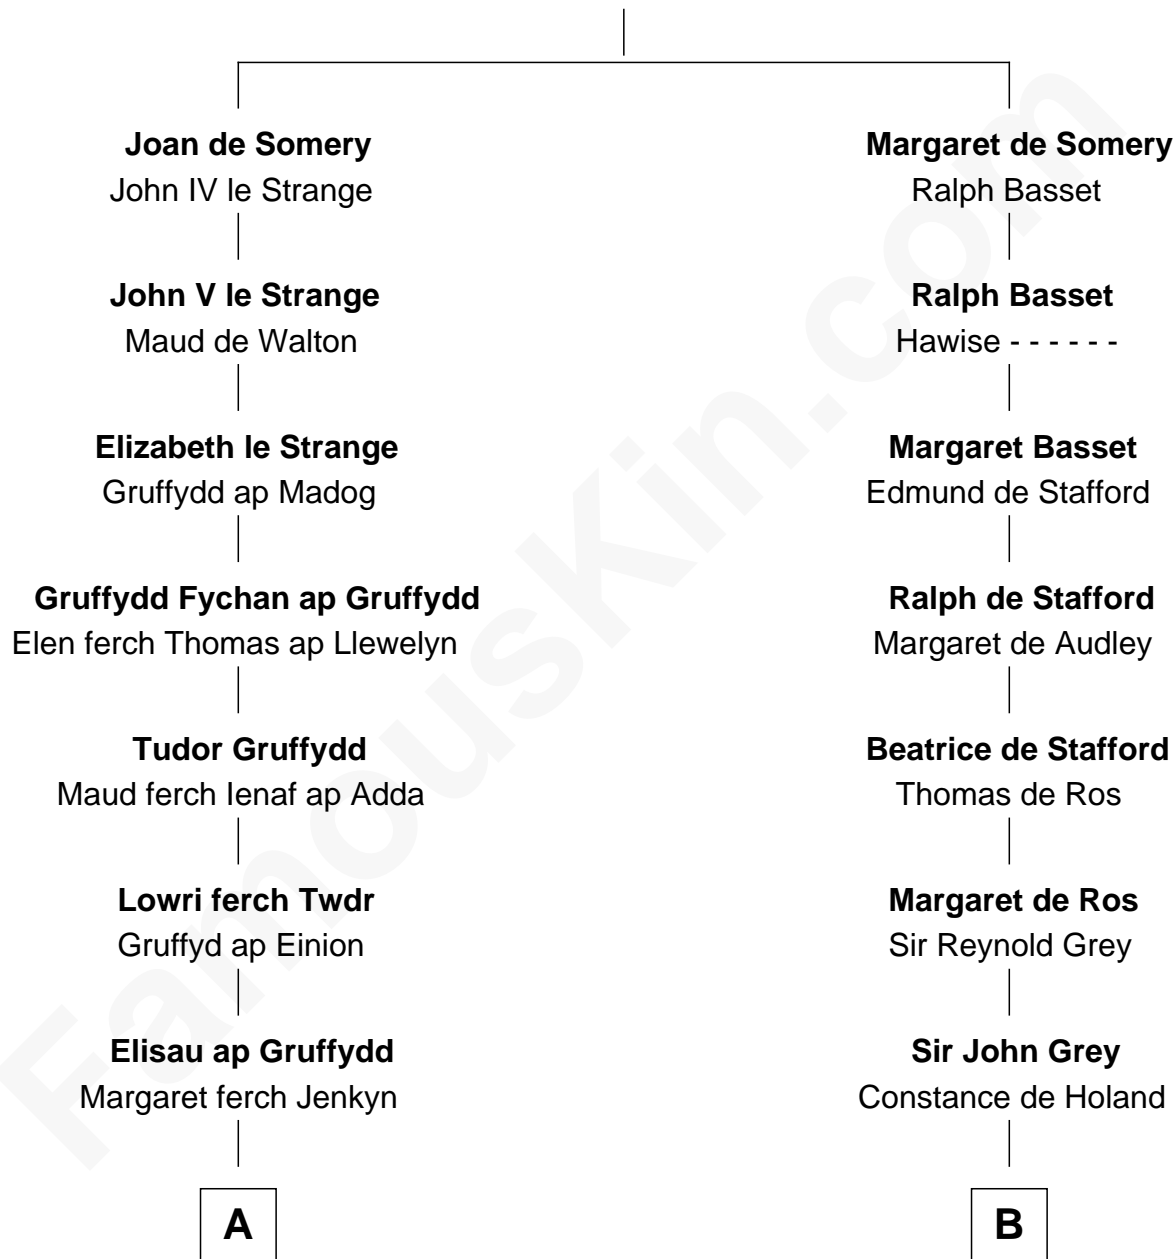

FamousKin.com

Relationship Chart of

Thomas Yale

(c1616 - 1683) Great Migration Immigrant 1638

11th cousin 8 times removed of

John Torrey

Co-founder, NY Academy of Science

Sir Roger de Somery

Nichole d'Aubenev

C

John Torrey
Susanna Bowditch

William Torrey
Margaret Nichols

John Torrey
Co-founder, NY Academy of Science

FamousKin.com