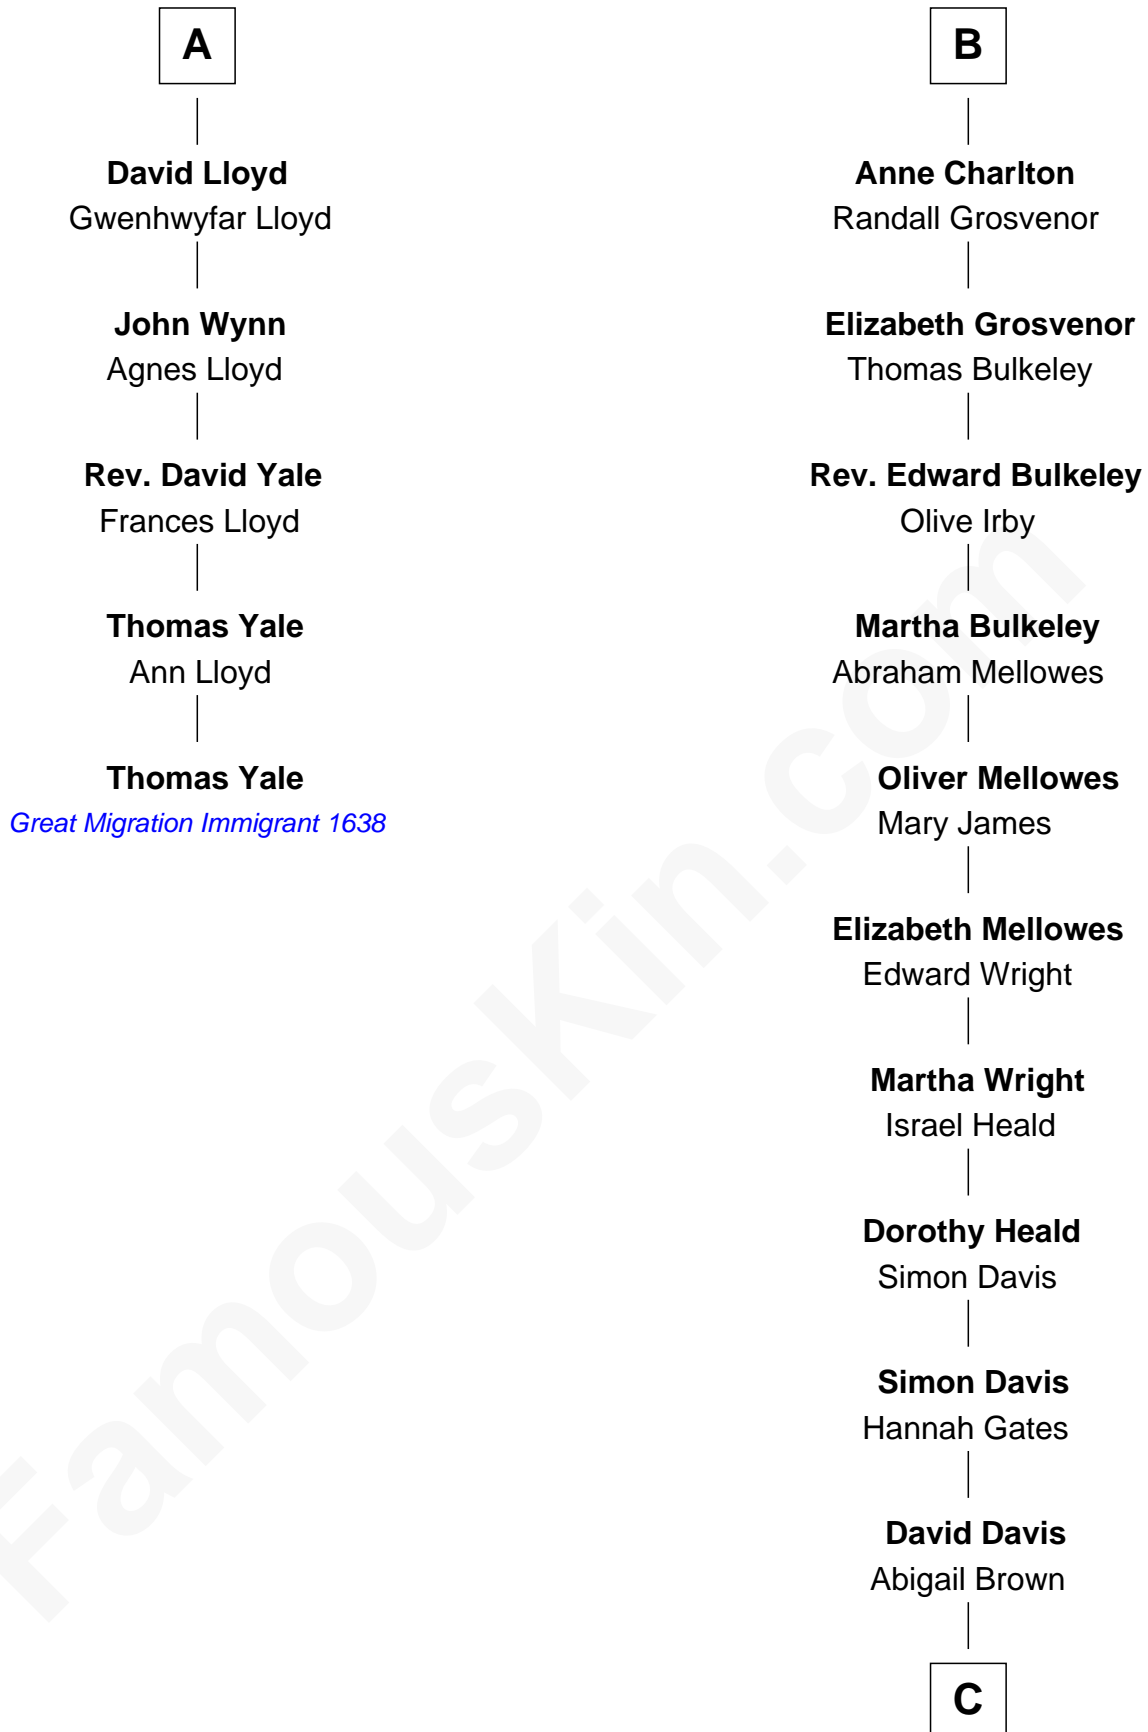

## Relationship Chart of

### Thomas Yale

(c1616 - 1683) Great Migration Immigrant 1638

11th cousin 8 times removed of

### John Davis Long

32nd Governor of Massachusetts

**Sir Roger de Somery**

Nichole d'Aubenev

**C**

**Simon Davis**  
Persis Temple

**Julia Temple Davis**  
Zadoc Long

**John Davis Long**  
*32nd Governor of Massachusetts*