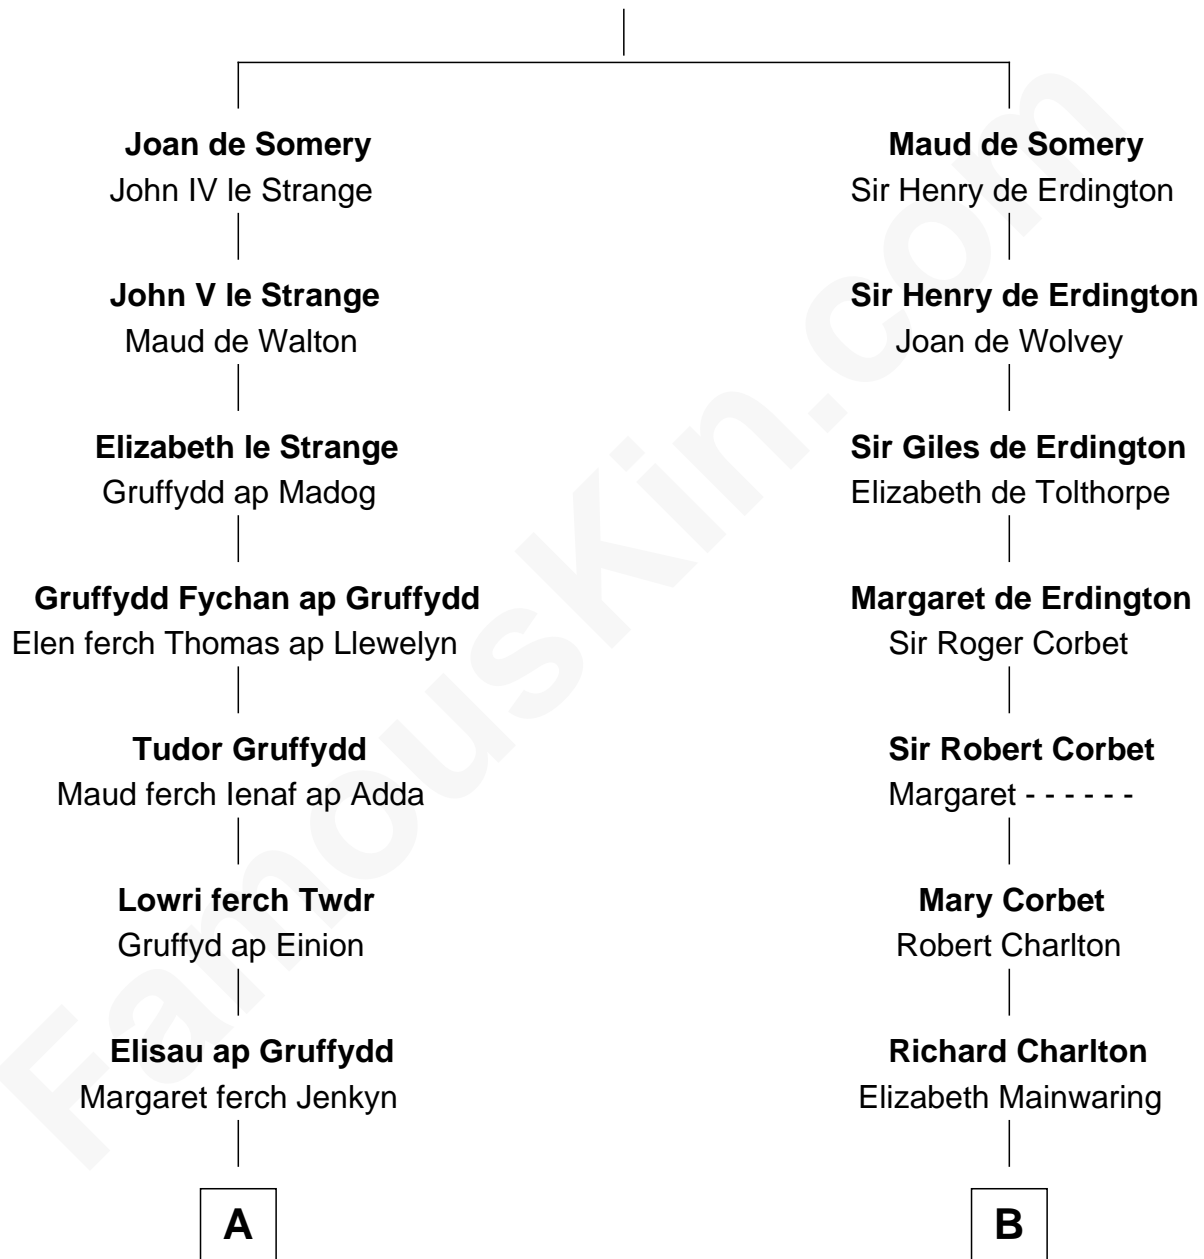

## Relationship Chart of

### Thomas Yale

(c1616 - 1683) Great Migration Immigrant 1638

11th cousin 8 times removed of

### John Davis Long

32nd Governor of Massachusetts

**Sir Roger de Somery**

Nichole d'Aubenev

**C**

**Simon Davis**  
Persis Temple

**Julia Temple Davis**  
Zadoc Long

**John Davis Long**  
*32nd Governor of Massachusetts*