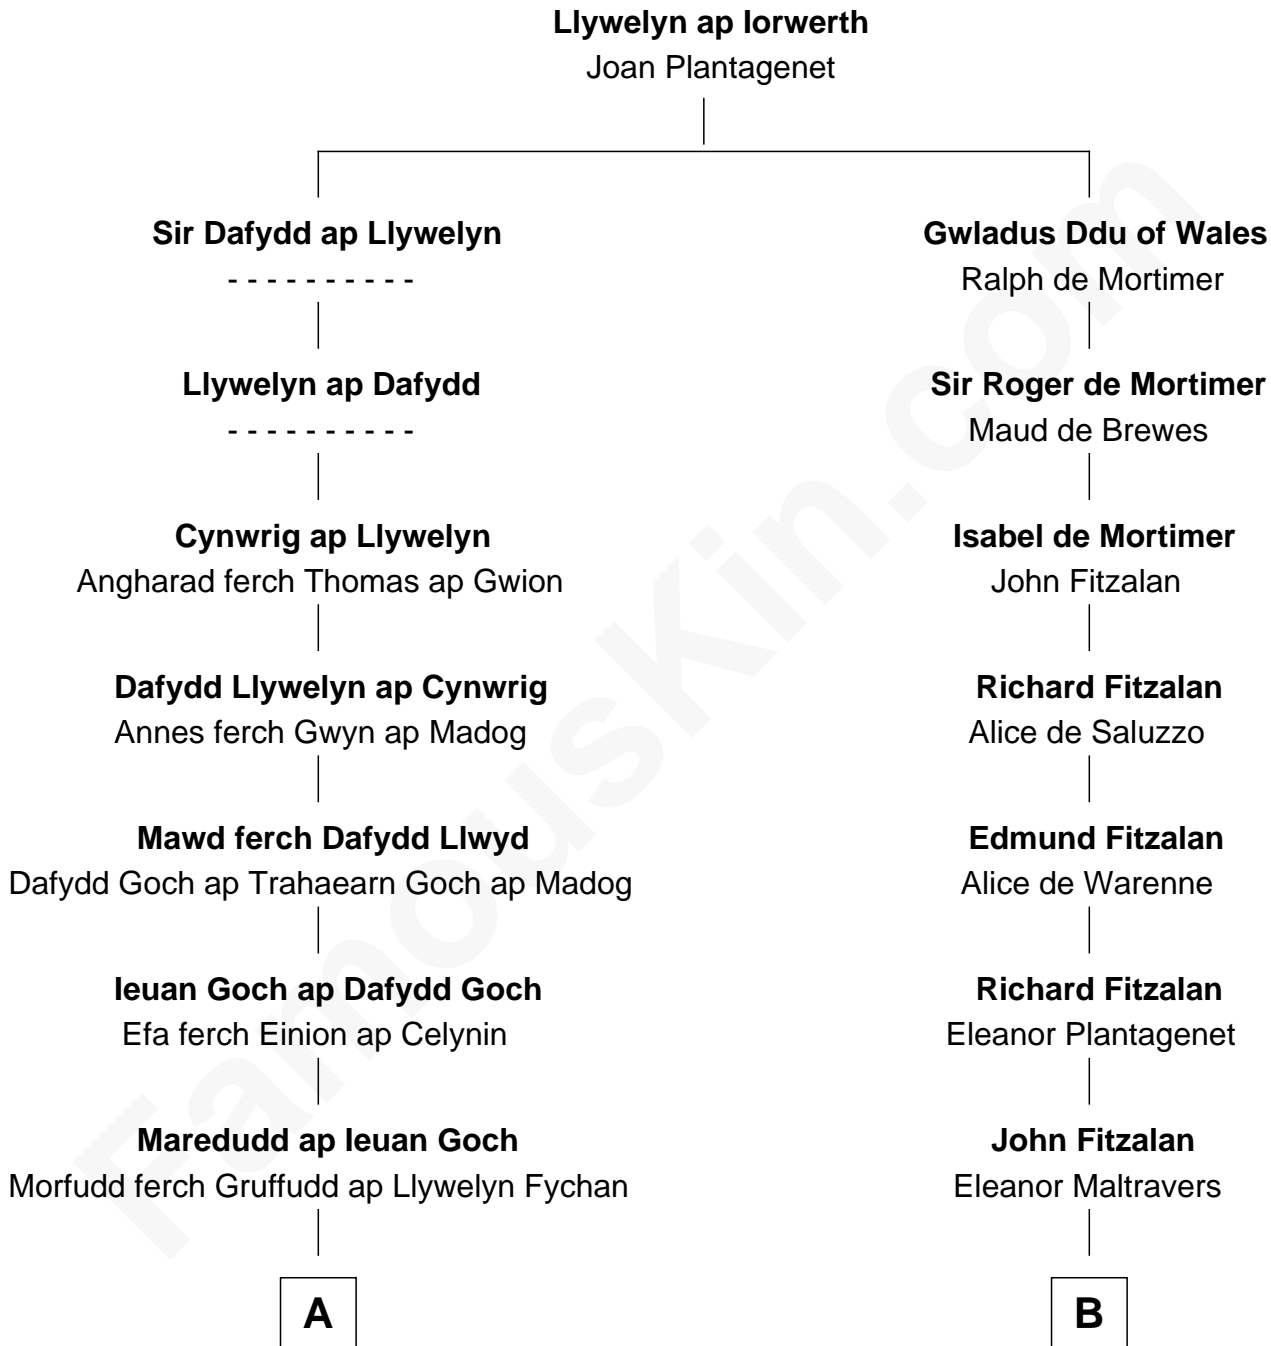

# FamousKin.com

## Relationship Chart of

### Thomas Yale

(c1616 - 1683) Great Migration Immigrant 1638

15th cousin 5 times removed of

### Samuel Cony

31st Governor of Maine

**A**

**Lleucu ferch Maredudd**  
Gruffudd ap Cynwrig ap Bleddyn Llwyd

**Dafydd Llwyd ap Gruffudd**  
Gwen ferch Gruffudd Goch ap Ieuan

**Dyddgu ferch Dafydd Llwyd**  
Llywelyn ap Gruffudd Llwyd ap Robin