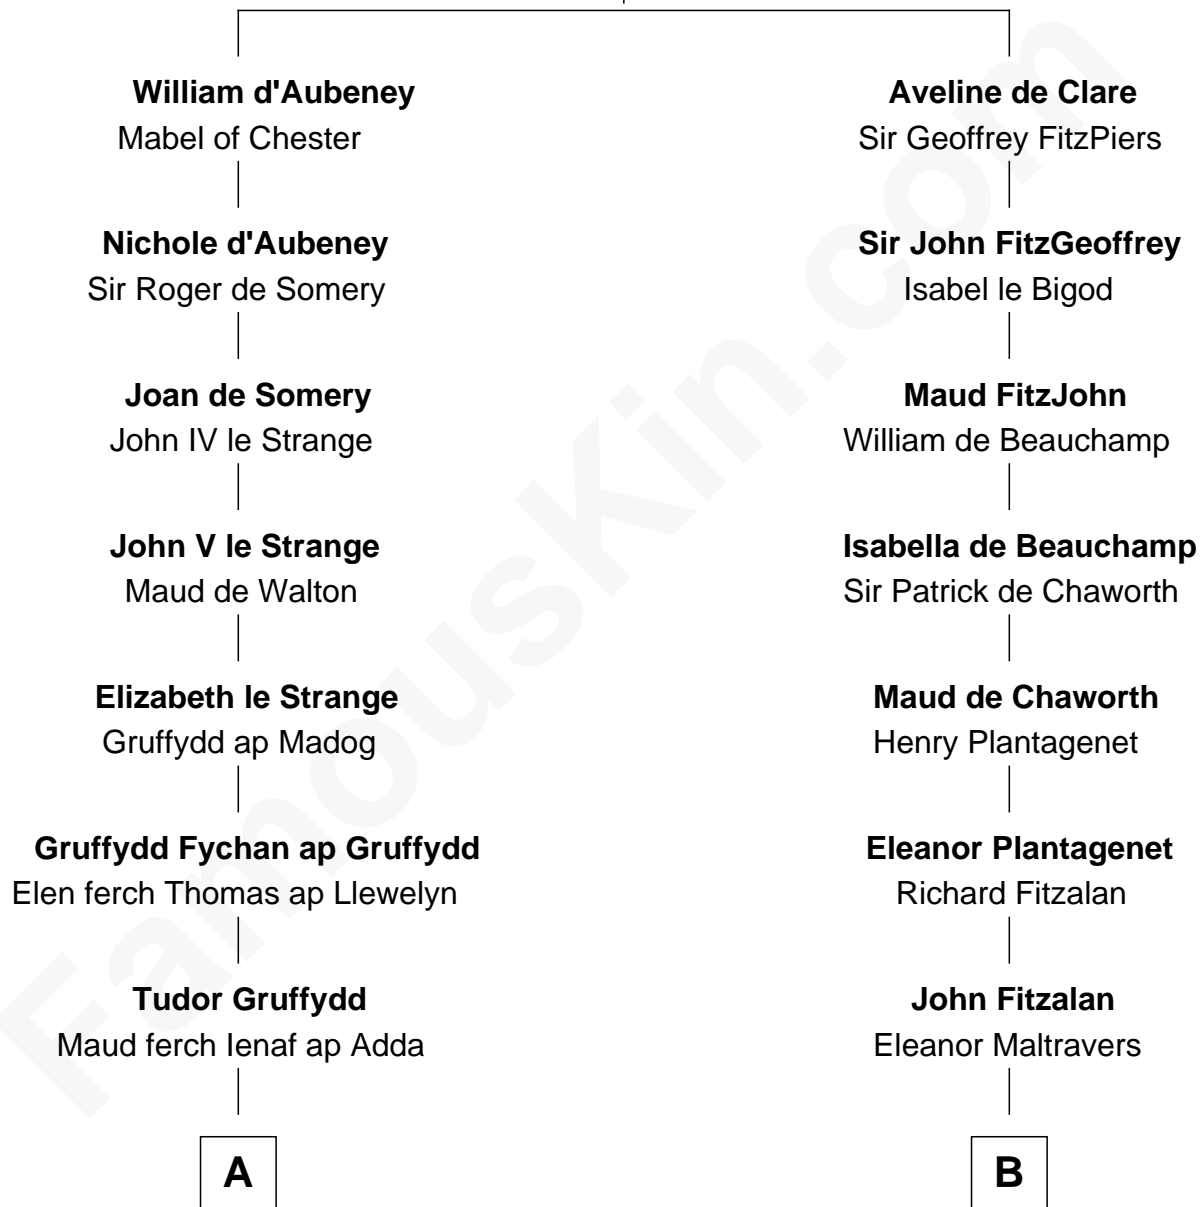

FamousKin.com

Relationship Chart of

Thomas Yale

(c1616 - 1683) Great Migration Immigrant 1638

13th cousin 7 times removed of

Samuel Cony

31st Governor of Maine

Maud de St. Hilary

with husband
William d'Aubeney

with husband
Roger de Clare

C

Samuel Coney
Rebecca Guild

Samuel Coney
Susanna Johnson

Samuel Coney
Susan Bowdoin Coney

Samuel Coney
31st Governor of Maine

FamousKin.com