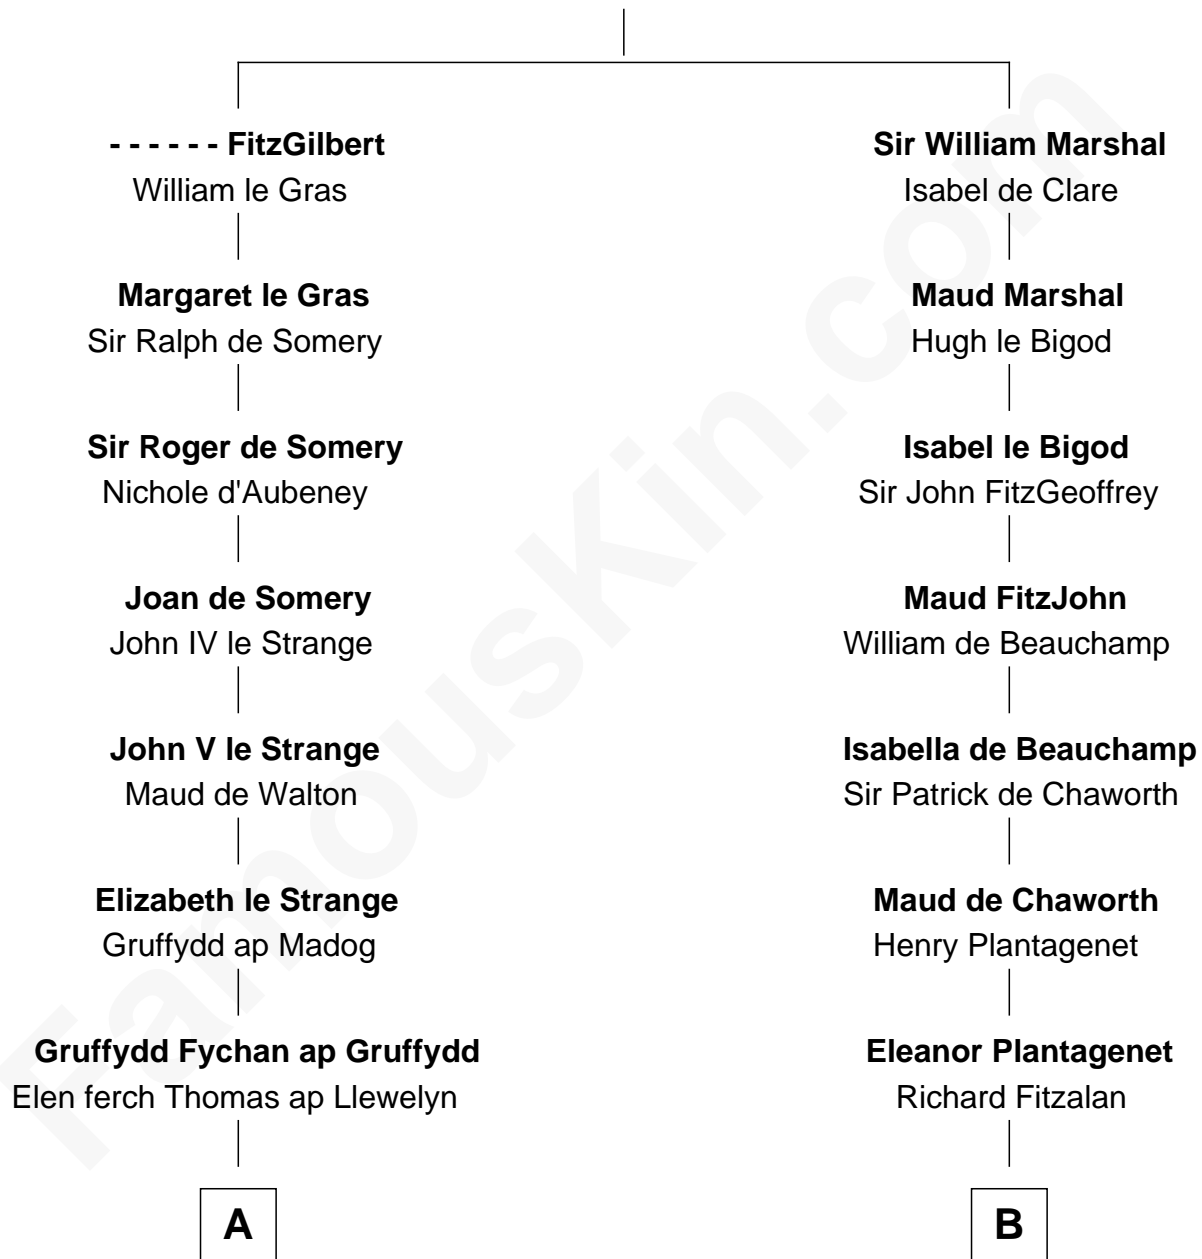

FamousKin.com

Relationship Chart of

Thomas Yale

(c1616 - 1683) Great Migration Immigrant 1638

14th cousin 7 times removed of

Samuel Cony

31st Governor of Maine

John FitzGilbert
Sybilla of Salisbury

C

Abigail Skinner

Nathaniel Coney

Samuel Coney

Rebecca Guild

Samuel Coney

Susanna Johnson

Samuel Coney

Susan Bowdoin Coney

Samuel Coney

31st Governor of Maine

FamousKin.com