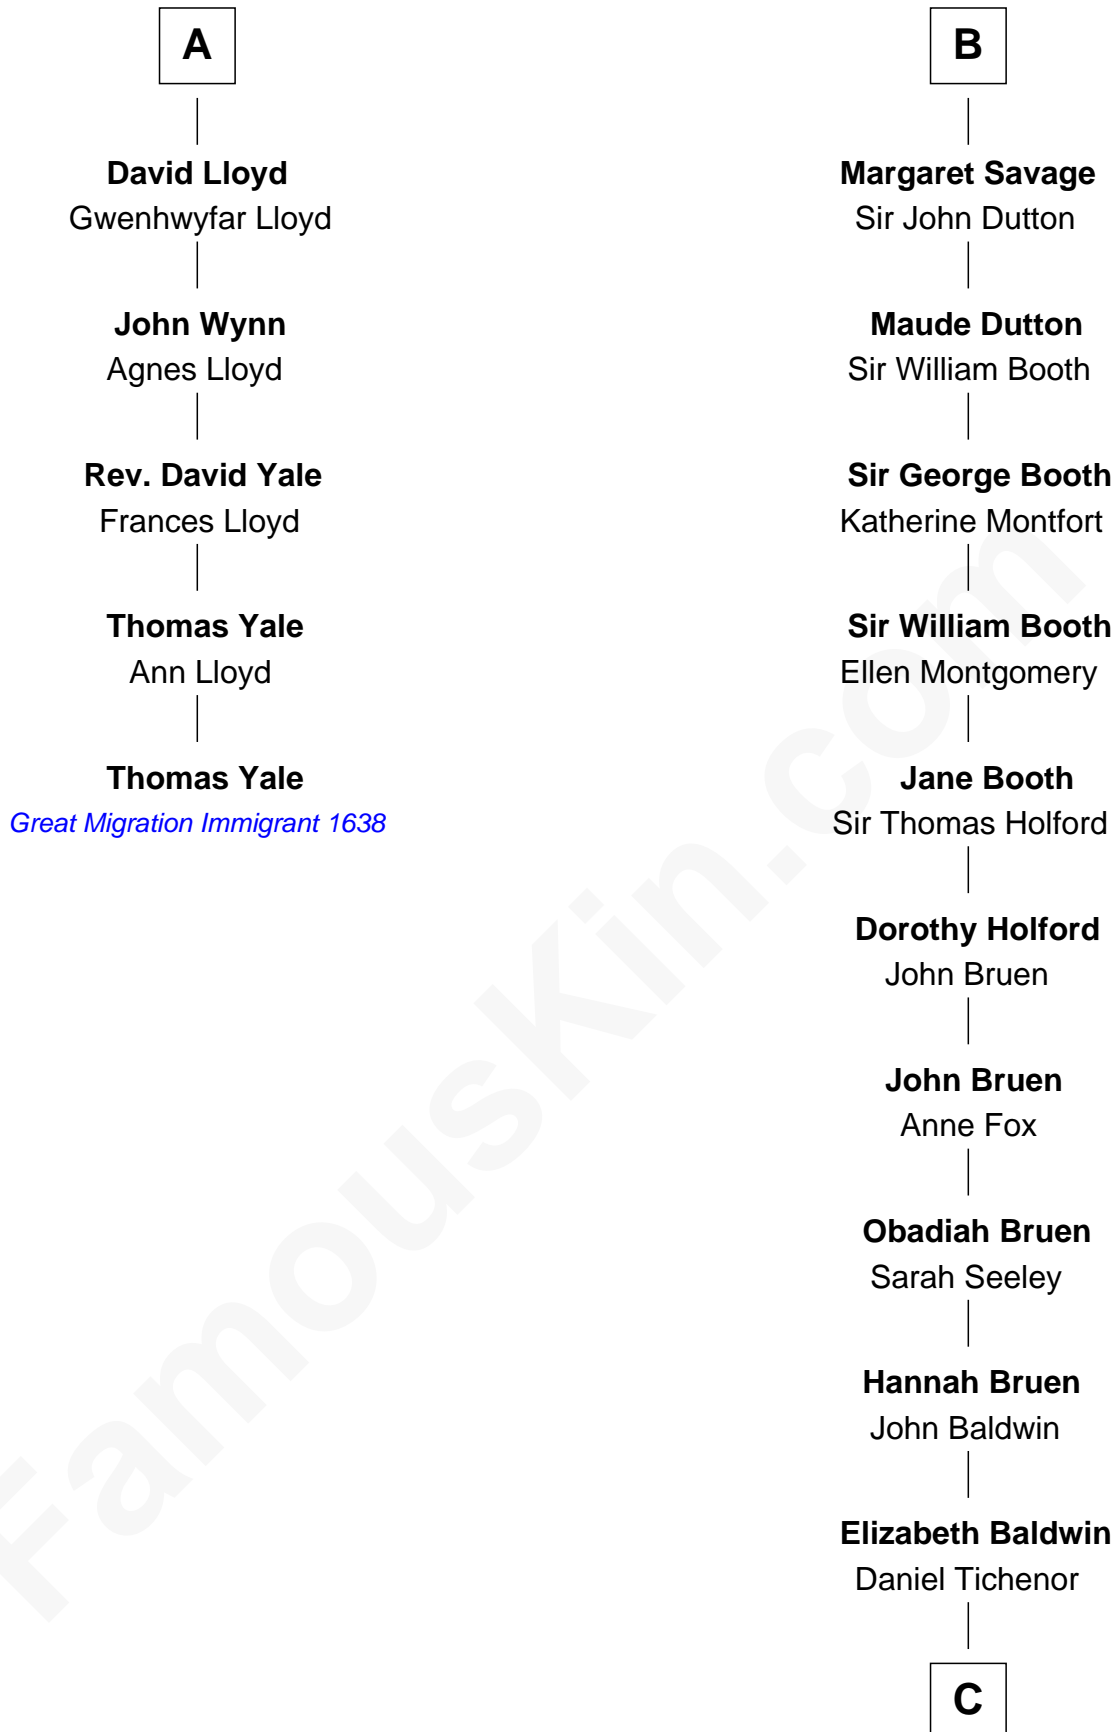

## Relationship Chart of

### Thomas Yale

(c1616 - 1683) Great Migration Immigrant 1638

11th cousin 9 times removed of

### Isaac Taylor Tichenor

President of Auburn University

**Sir Roger de Somery**

Nichole d'Aubenev

**C**

**Joseph Tichenor**

Elizabeth - - - - -

**Daniel Tichenor**

Anna Byram

**James Tichenor**

Margaret Bennett

**Isaac Taylor Tichenor**

*President of Auburn University*

FamousKin.com