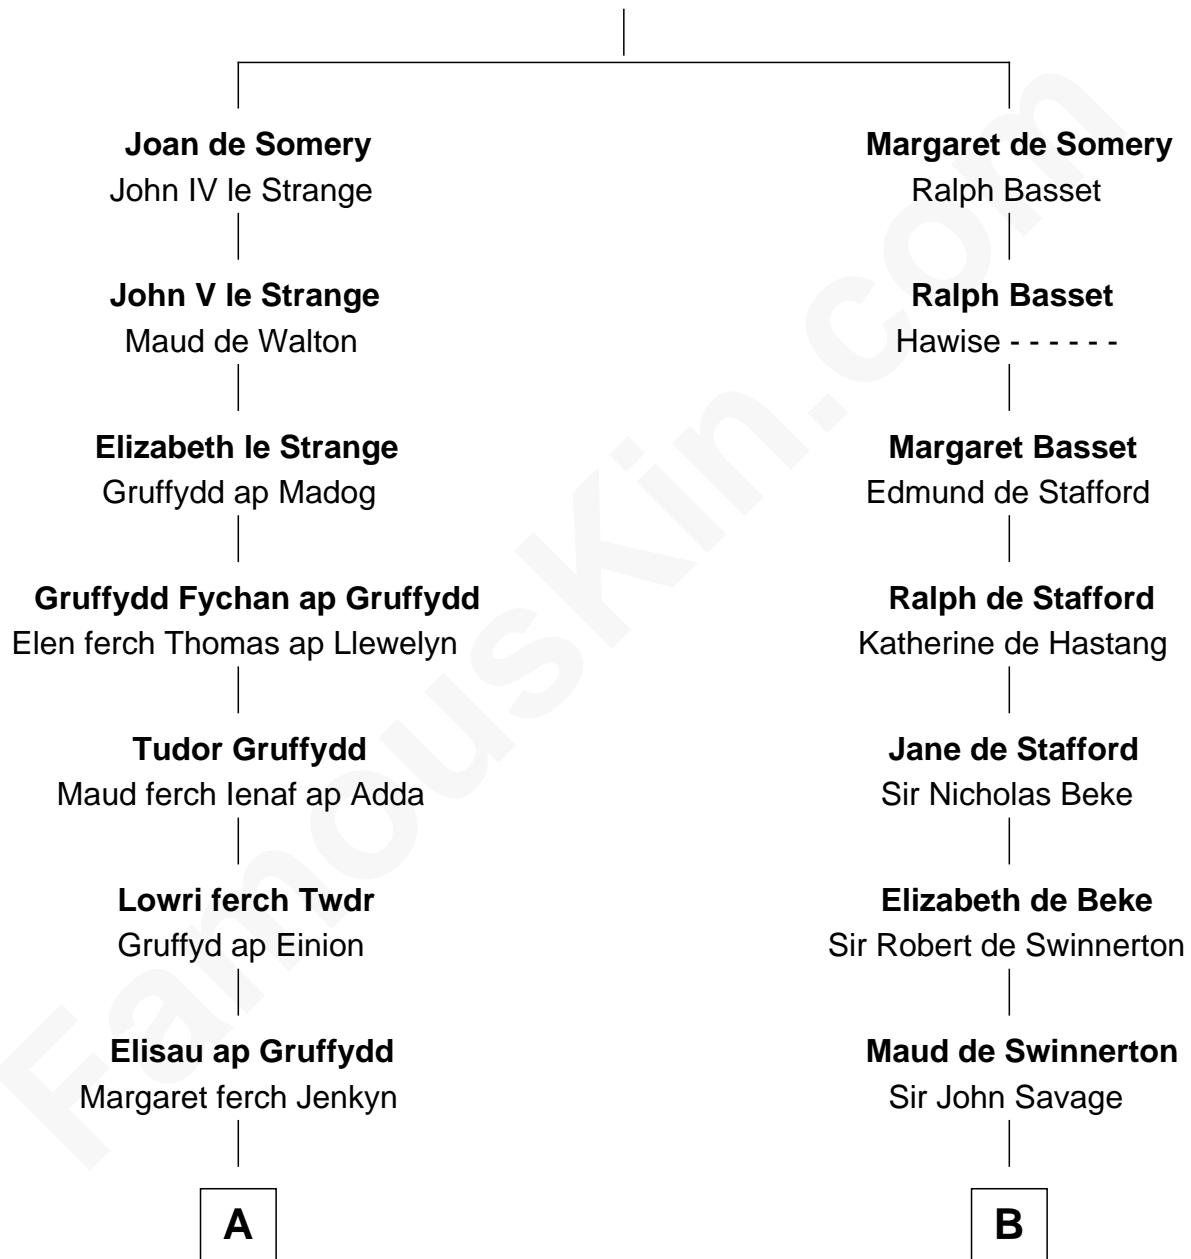

## Relationship Chart of

### Thomas Yale

(c1616 - 1683) Great Migration Immigrant 1638

11th cousin 9 times removed of

### Isaac Taylor Tichenor

President of Auburn University

**Sir Roger de Somery**

Nichole d'Aubenev

**C**

**Joseph Tichenor**

Elizabeth - - - - -

**Daniel Tichenor**

Anna Byram

**James Tichenor**

Margaret Bennett

**Isaac Taylor Tichenor**

*President of Auburn University*

FamousKin.com