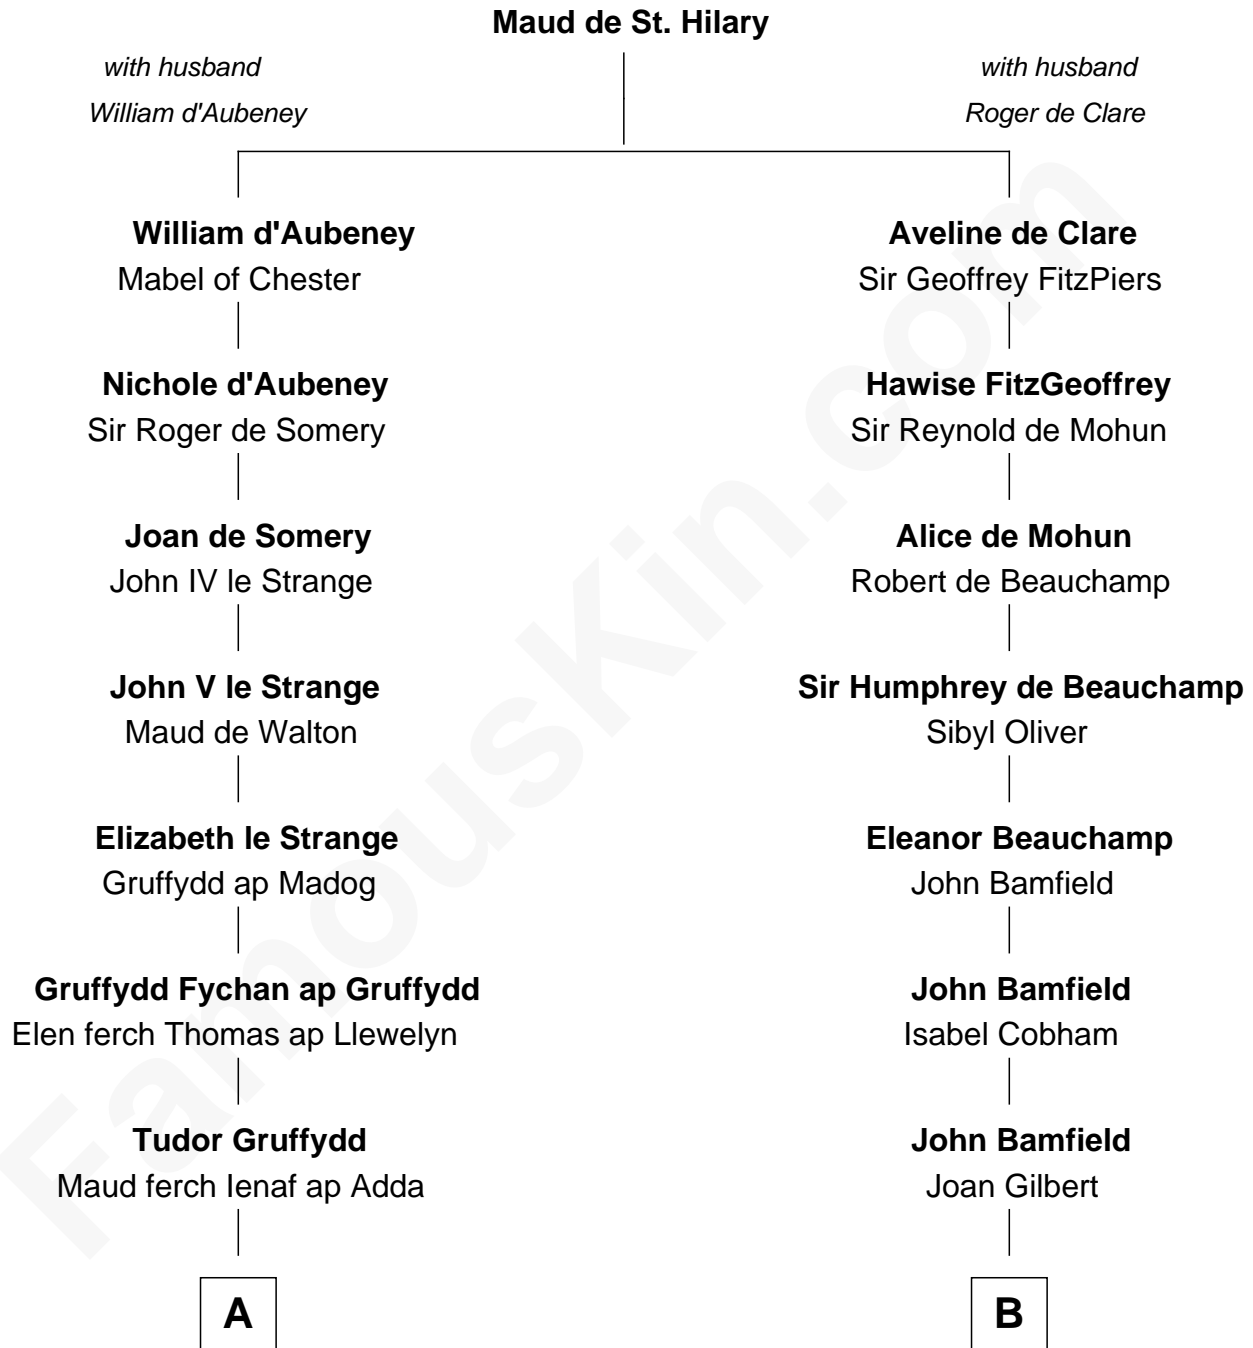

FamousKin.com

Relationship Chart of

Thomas Yale

(c1616 - 1683) Great Migration Immigrant 1638

13th cousin 8 times removed of

Daniel Henry Chamberlain

76th Governor of South Carolina

C

Thomas Trowbridge

Mary Goffe

Mary Trowbridge

Ebenezer Chamberlain

Daniel Chamberlain

Lydia Harrington

Eli Chamberlain

Achsah Forbes

Daniel Henry Chamberlain

Governor of South Carolina

FamousKin.com