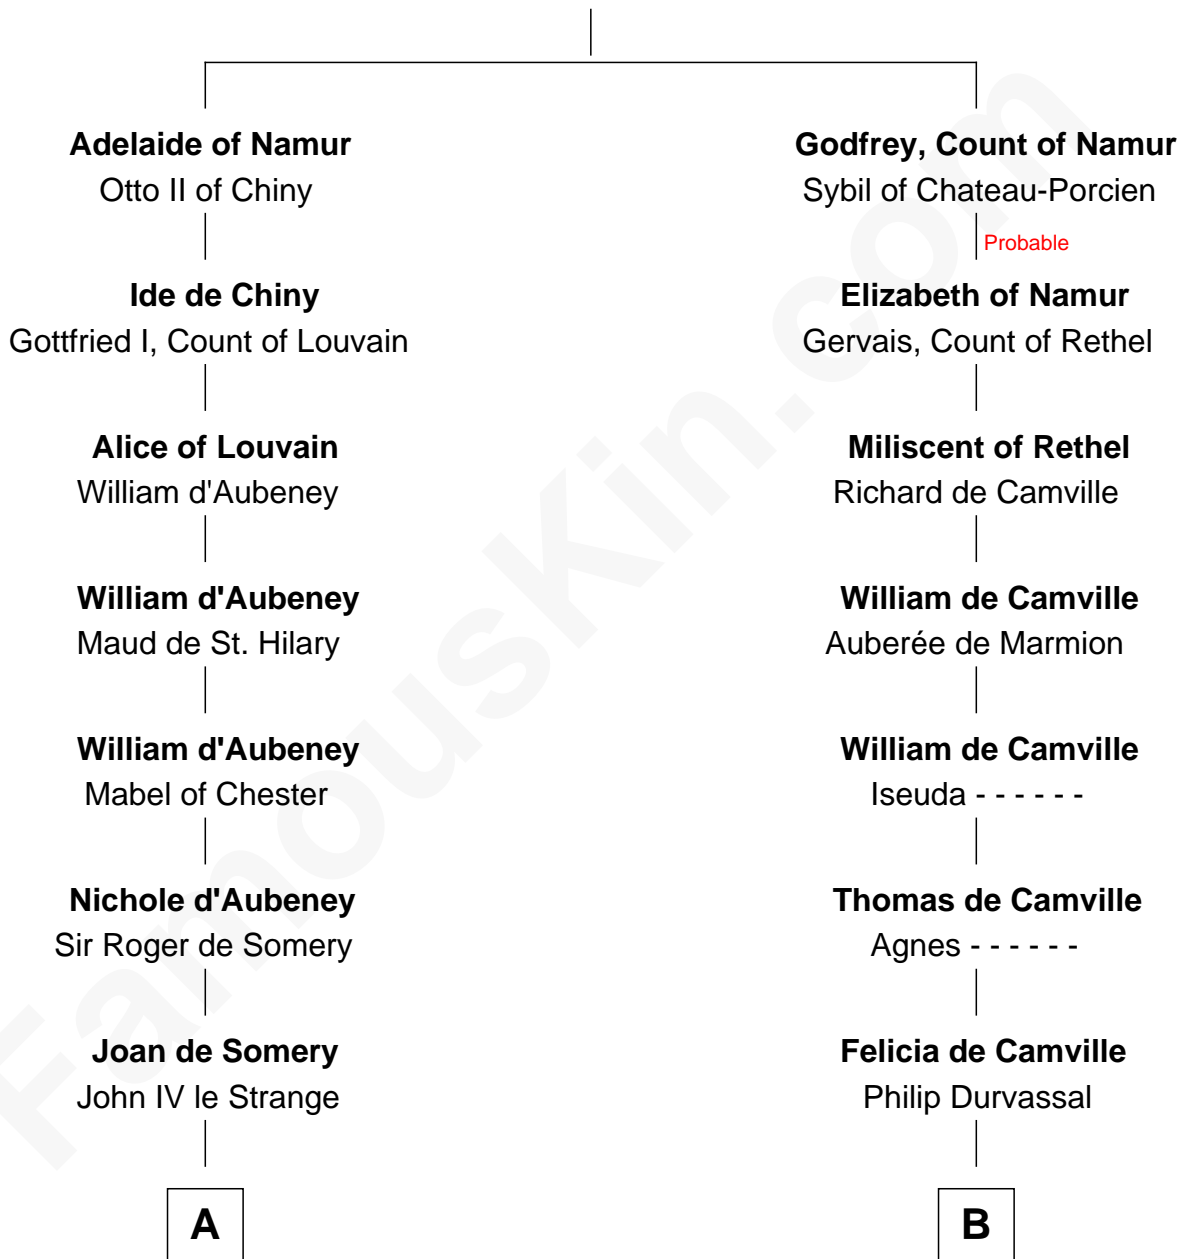

FamousKin.com

Relationship Chart of

Thomas Yale

(c1616 - 1683) Great Migration Immigrant 1638

17th cousin 1 time removed of

William Sargent

(c1602 - 1682) Great Migration Immigrant 1638

Albert III, Count of Namur

Ida of Saxony

C

—
Roger Sargent
Ellen Makerness

—
William Sargent
Great Migration Immigrant 1638

FamousKin.com