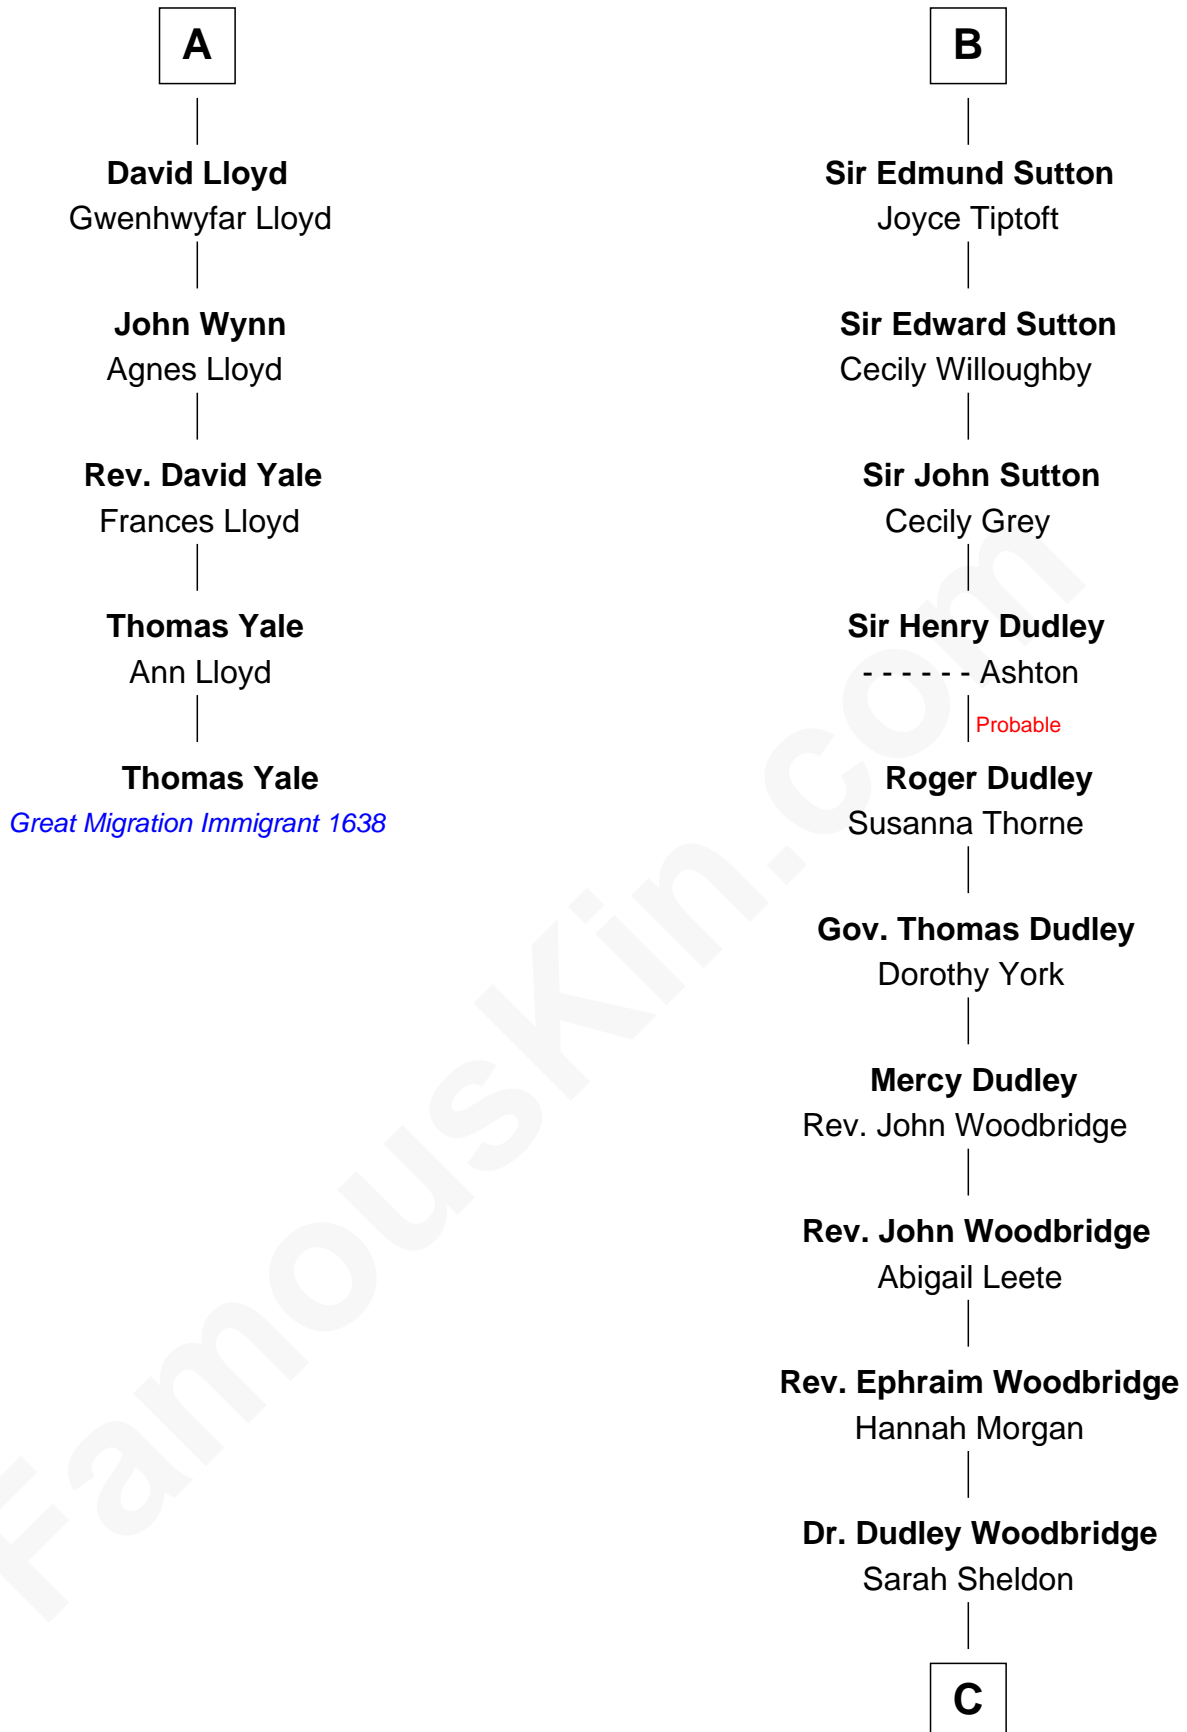

FamousKin.com

Relationship Chart of

Thomas Yale

(c1616 - 1683) Great Migration Immigrant 1638

11th cousin 7 times removed of

William Woodbridge
2nd Governor of Michigan

Sir Roger de Somery

with wife
Nichole d'Aubeney

with wife
Amabil de Chaucombe

C

|
Dudley Woodbridge

Lucy Backus

|
William Woodbridge

2nd Governor of Michigan

FamousKin.com