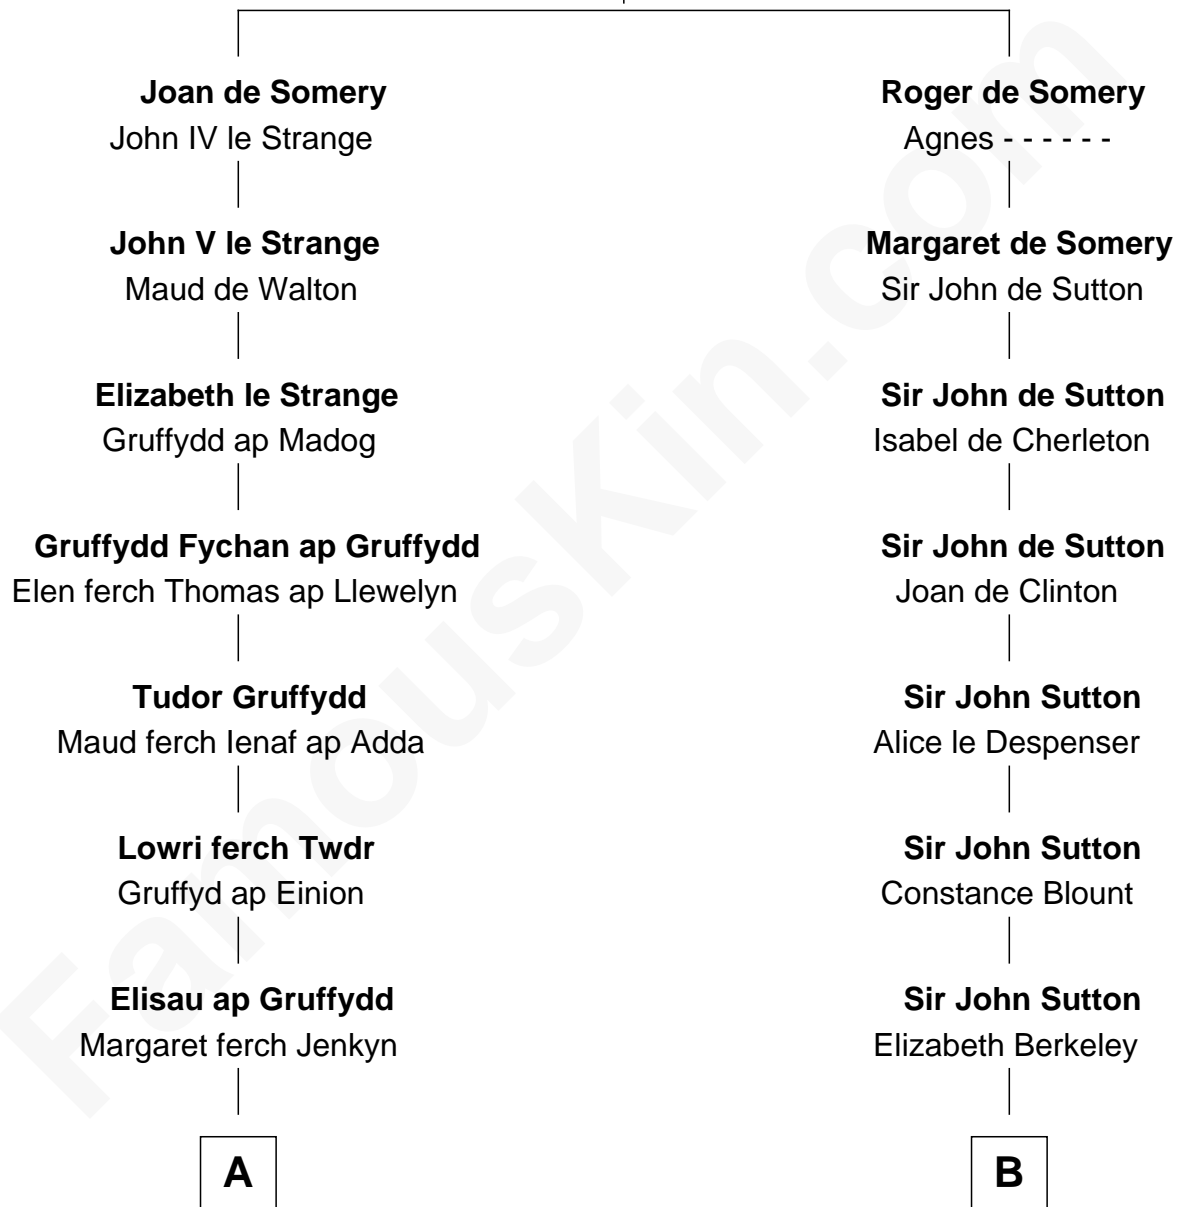

FamousKin.com

Relationship Chart of

Thomas Yale

(c1616 - 1683) Great Migration Immigrant 1638

11th cousin 7 times removed of

William Woodbridge
2nd Governor of Michigan

Sir Roger de Somery

with wife
Nichole d'Aubeney

with wife
Amabil de Chaucombe

C

|
Dudley Woodbridge

Lucy Backus

|
William Woodbridge

2nd Governor of Michigan

FamousKin.com