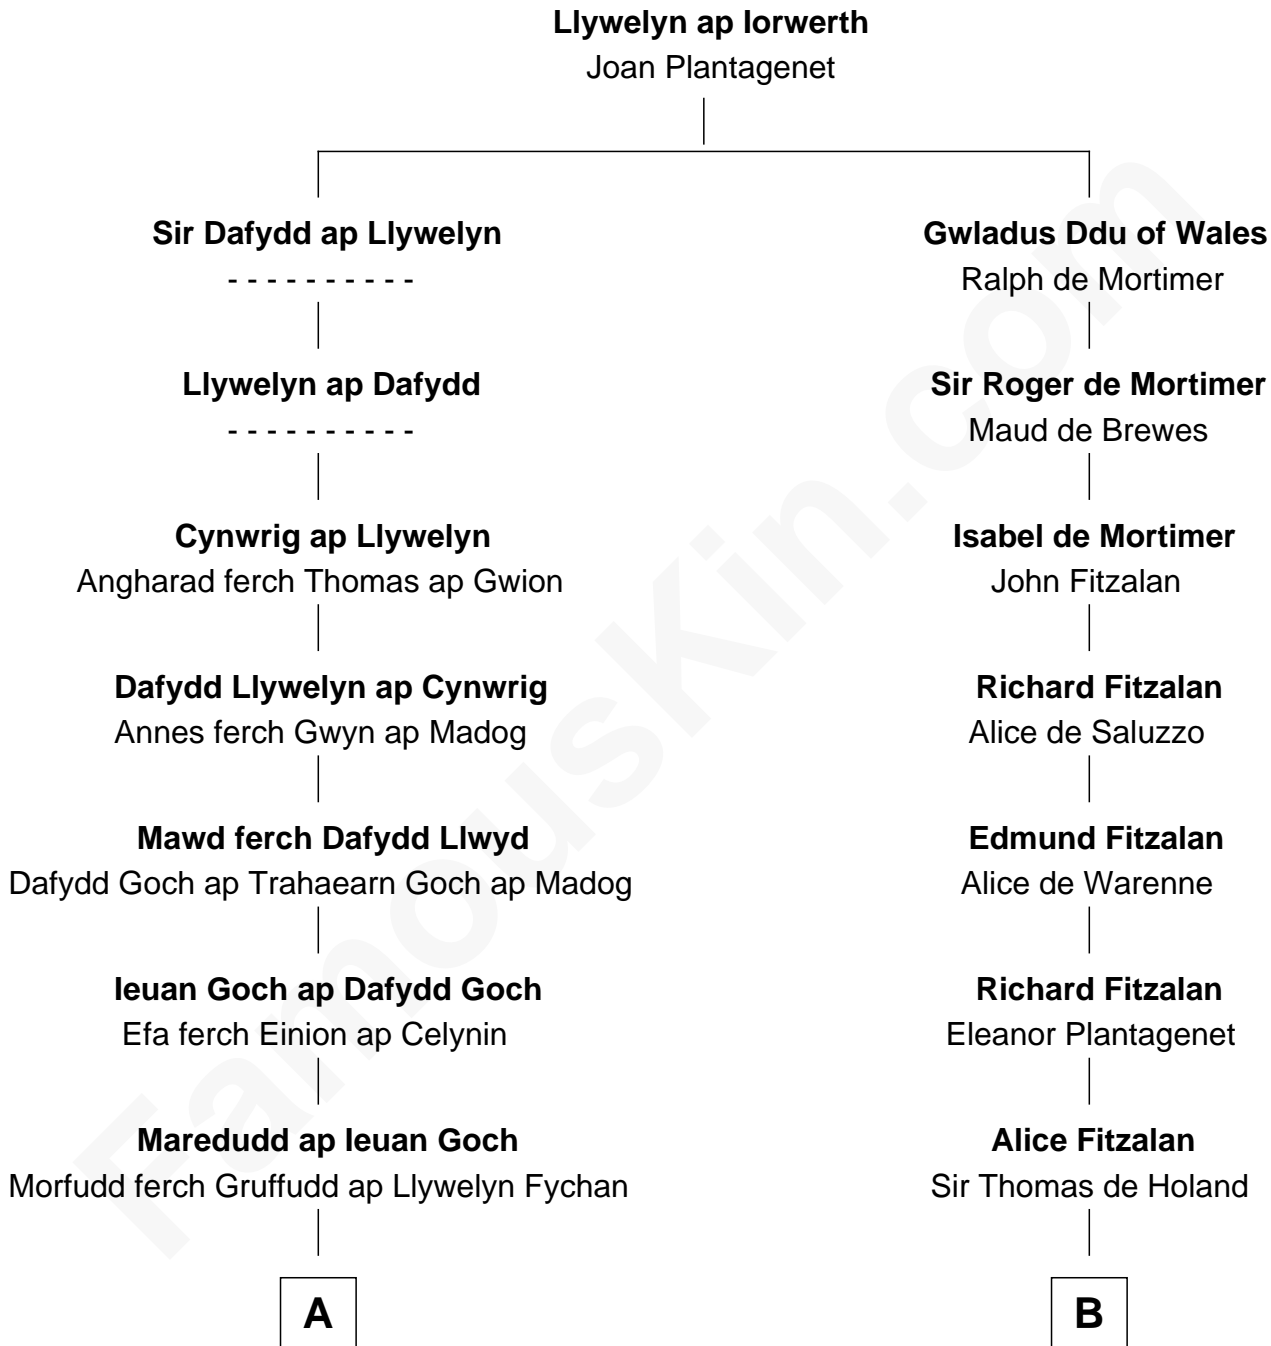

FamousKin.com

Relationship Chart of

Thomas Yale

(c1616 - 1683) Great Migration Immigrant 1638

15th cousin 5 times removed of

William Woodbridge
2nd Governor of Michigan

A

Lleucu ferch Maredudd

Gruffudd ap Cynwrig ap Bleddyn Llwyd

Dafydd Llwyd ap Gruffudd

Gwen ferch Gruffudd Goch ap Ieuan

Dyddgu ferch Dafydd Llwyd

Llywelyn ap Gruffudd Llwyd ap Robin

Maredudd Llwyd ap Llywelyn

Jonet ferch Gwilym ap Llywelyn Llwyd

Thomas Yale

Great Migration Immigrant 1638

B

Eleanor Holand

Edward Cherleton

Joyce Cherleton

Sir John Tiptoft

Joyce Tiptoft