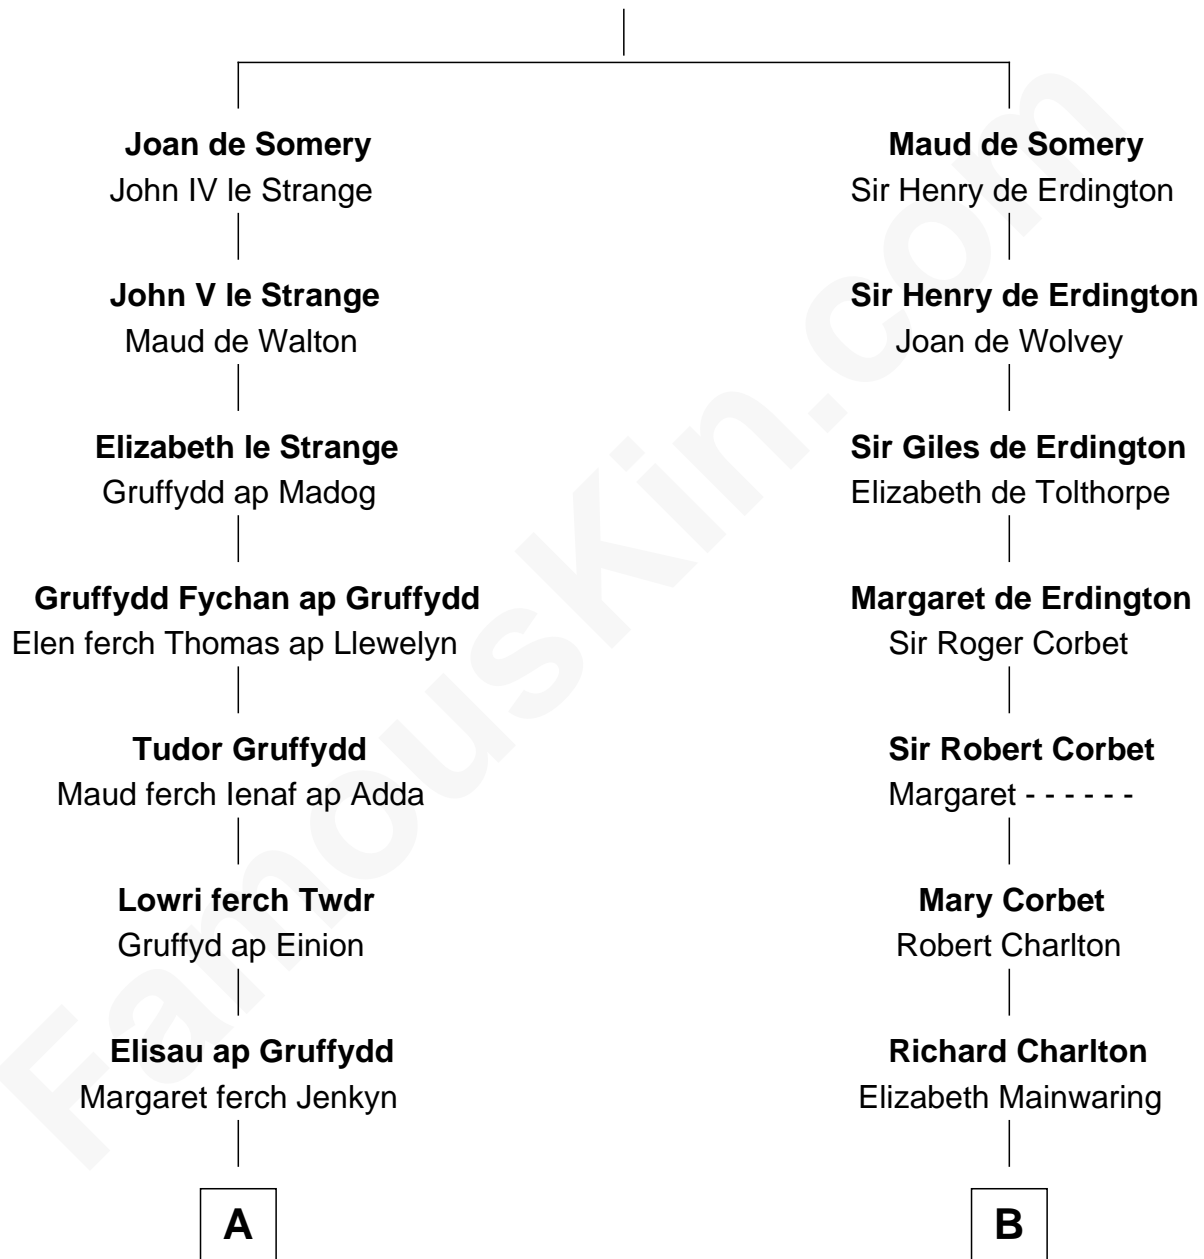

# FamousKin.com Relationship Chart of

**Thomas Yale**

(c1616 - 1683) *Great Migration Immigrant 1638*

11th cousin of

**Rev. John Whittingham**

(c1616 - 1639) *Great Migration Immigrant 1637*

**Sir Roger de Somery**

Nichole d'Aubenev

**A**

**David Lloyd**  
Gwenhwyfar Lloyd

**John Wynn**  
Agnes Lloyd

**Rev. David Yale**  
Frances Lloyd

**Thomas Yale**  
Ann Lloyd

**Thomas Yale**  
*Great Migration Immigrant 1638*

**B**

**Anne Charlton**  
Randall Grosvenor

**Elizabeth Grosvenor**  
Thomas Bulkeley

**Rev. Edward Bulkeley**  
Olive Irby

**Elizabeth Bulkeley**  
Richard Whittingham

**Rev. John Whittingham**  
*Great Migration Immigrant 1637*