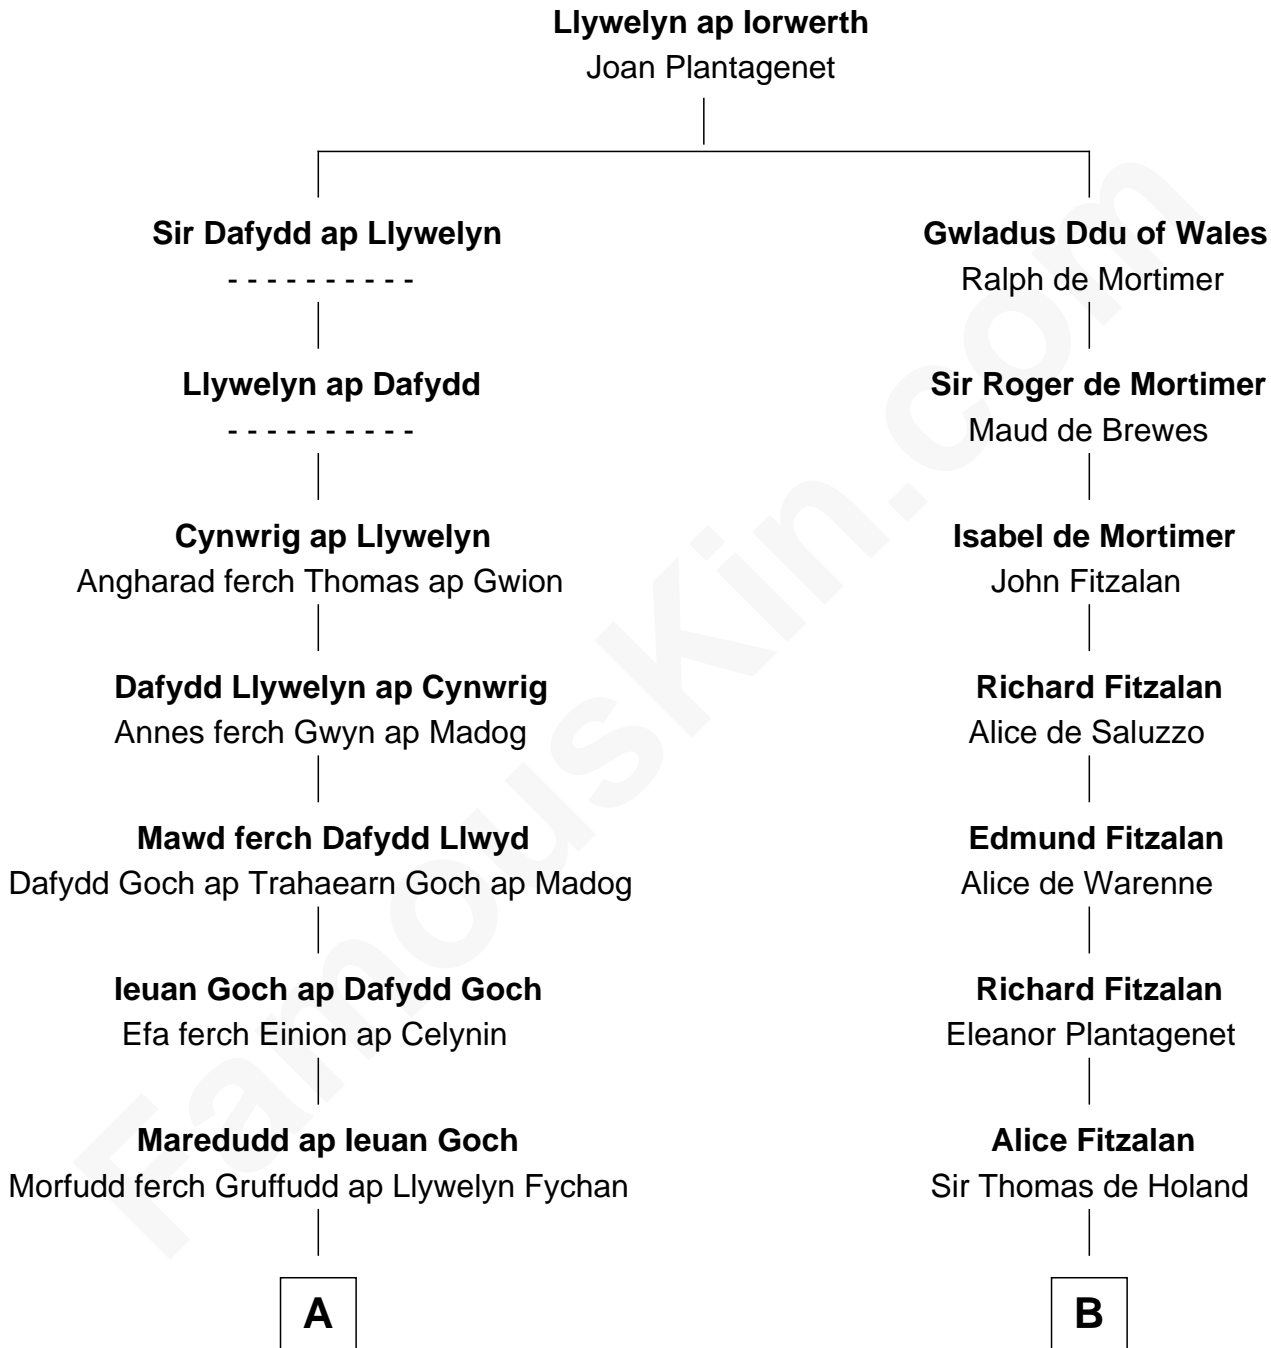

FamousKin.com

Relationship Chart of

Thomas Yale

(c1616 - 1683) Great Migration Immigrant 1638

15th cousin 4 times removed of

John Langdon

Signer of the U.S. Constitution

C

—
Josiah Hall
Mary Woodbury

—
Mary Hall
John Langdon

—
John Langdon
Signer of the U.S. Constitution

FamousKin.com