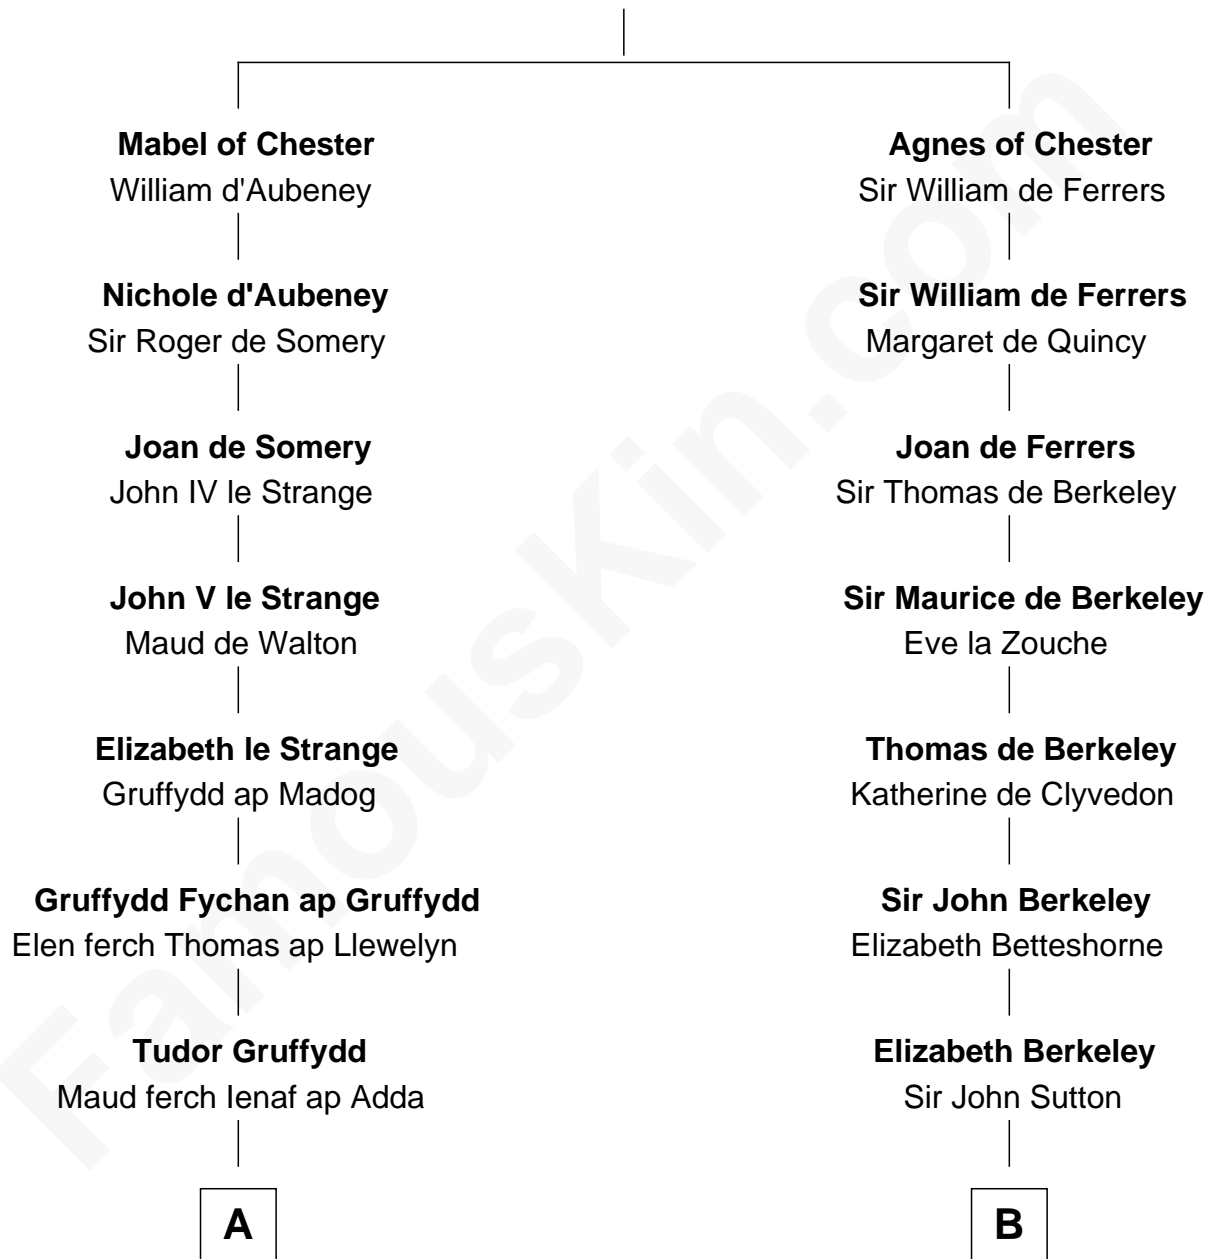

FamousKin.com

Relationship Chart of

Thomas Yale

(c1616 - 1683) Great Migration Immigrant 1638

13th cousin 8 times removed of

Louis Auchincloss

Author

Hugh de Kevelioc
Bertrade de Montfort

C

|
Gurdon Buck

Susannah Mainwaring

|
Elizabeth Buck

John Auchincloss

|
John Winthrop Auchincloss

Joanna Hone Russell

|
Joseph Howland Auchincloss

Priscilla Dixon Stanton

|
Louis Auchincloss

Author

FamousKin.com