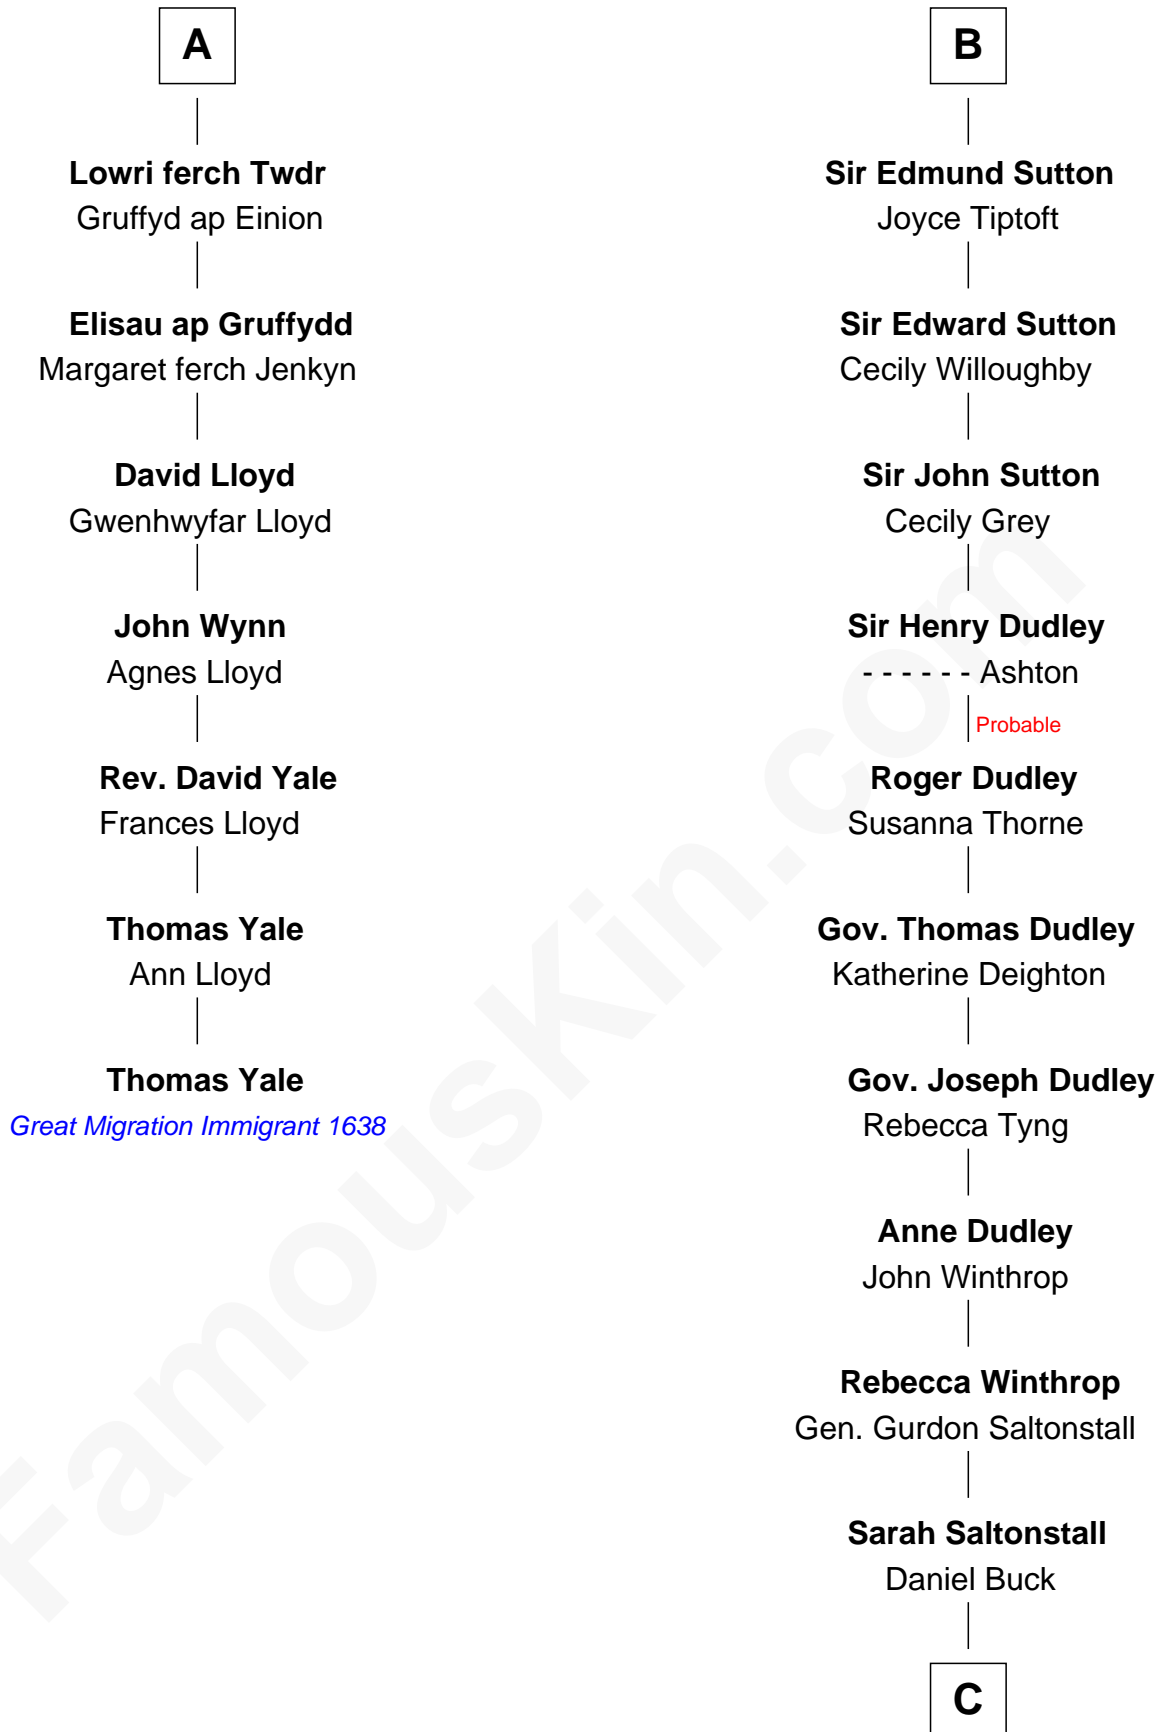

FamousKin.com

Relationship Chart of

Thomas Yale

(c1616 - 1683) Great Migration Immigrant 1638

13th cousin 8 times removed of

Louis Auchincloss

Author

Hugh de Kevelioc
Bertrade de Montfort

C

|
Gurdon Buck

Susannah Mainwaring

|
Elizabeth Buck

John Auchincloss

|
John Winthrop Auchincloss

Joanna Hone Russell

|
Joseph Howland Auchincloss

Priscilla Dixon Stanton

|
Louis Auchincloss

Author

FamousKin.com