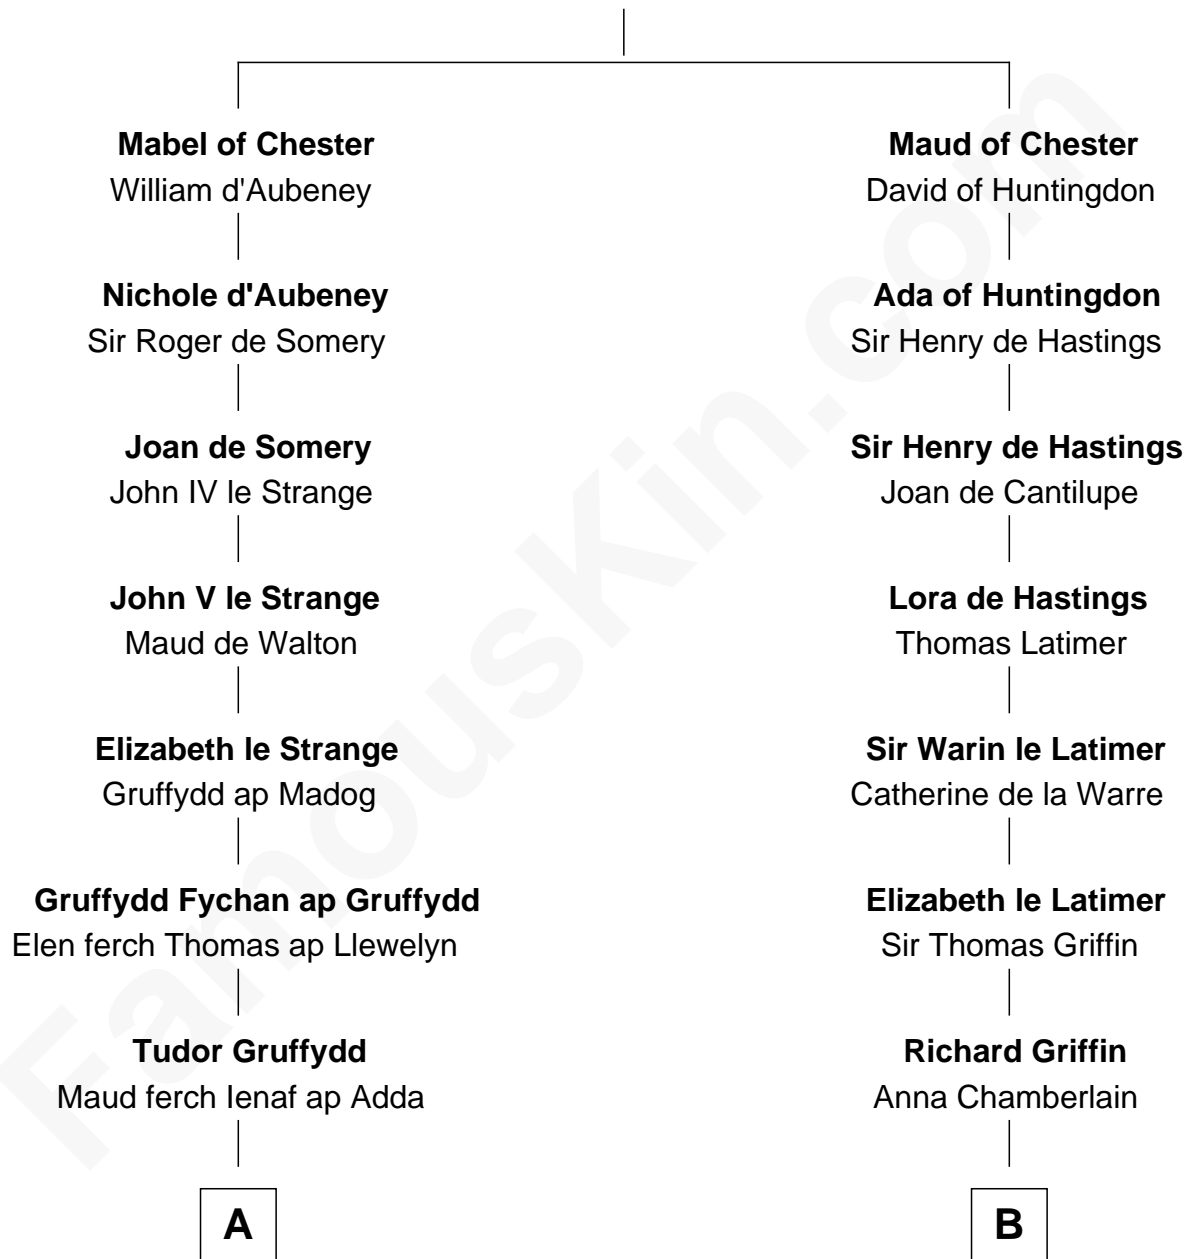

## Relationship Chart of

### Thomas Yale

(c1616 - 1683) Great Migration Immigrant 1638

13th cousin 4 times removed of

### James Bowdoin

2nd Governor of Massachusetts

**Hugh de Kevelioc**  
Bertrade de Montfort

**A**

**Lowri ferch Twdr**  
Gruffyd ap Einion

**Elisau ap Gruffydd**  
Margaret ferch Jenkyn

**David Lloyd**  
Gwenhwyfar Lloyd