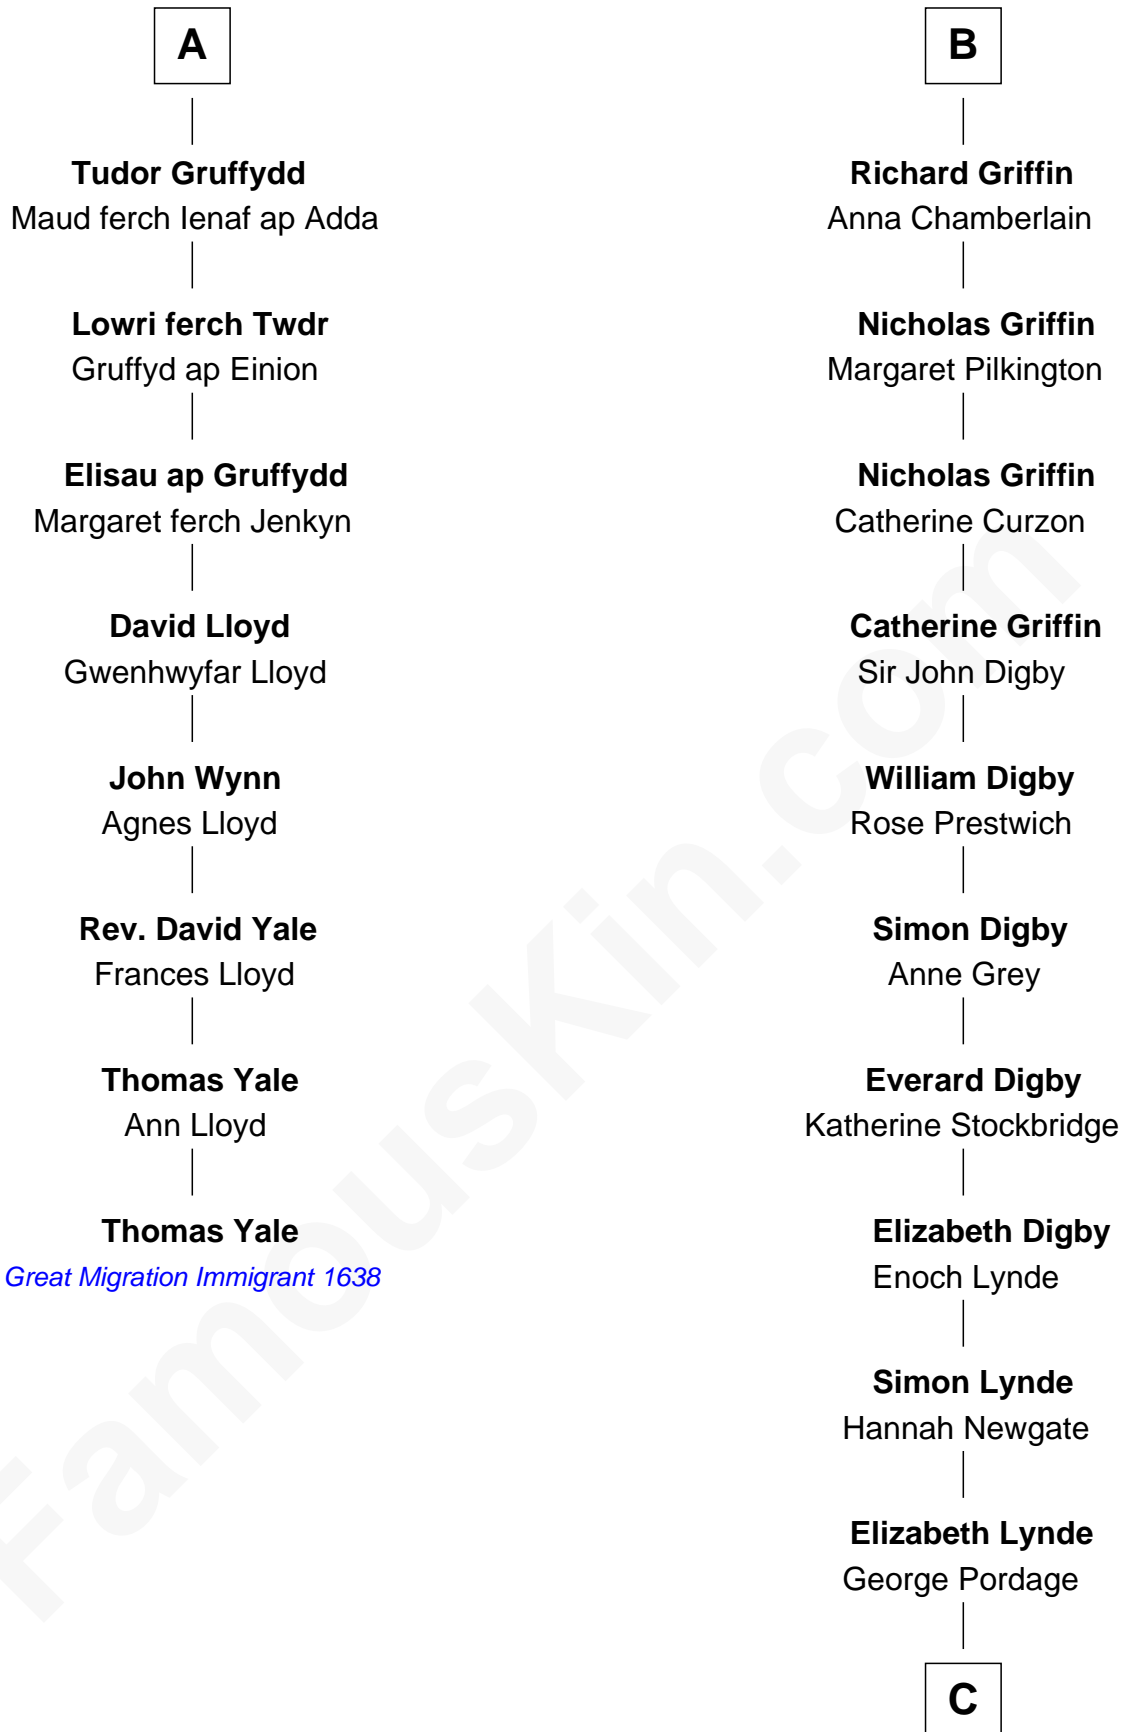

FamousKin.com

Relationship Chart of

Thomas Yale

(c1616 - 1683) Great Migration Immigrant 1638

14th cousin 4 times removed of

James Bowdoin

2nd Governor of Massachusetts

John FitzGilbert
Sybilla of Salisbury

C

—
Hannah Pordage

James Bowdoin

—
James Bowdoin

2nd Governor of Massachusetts

FamousKin.com