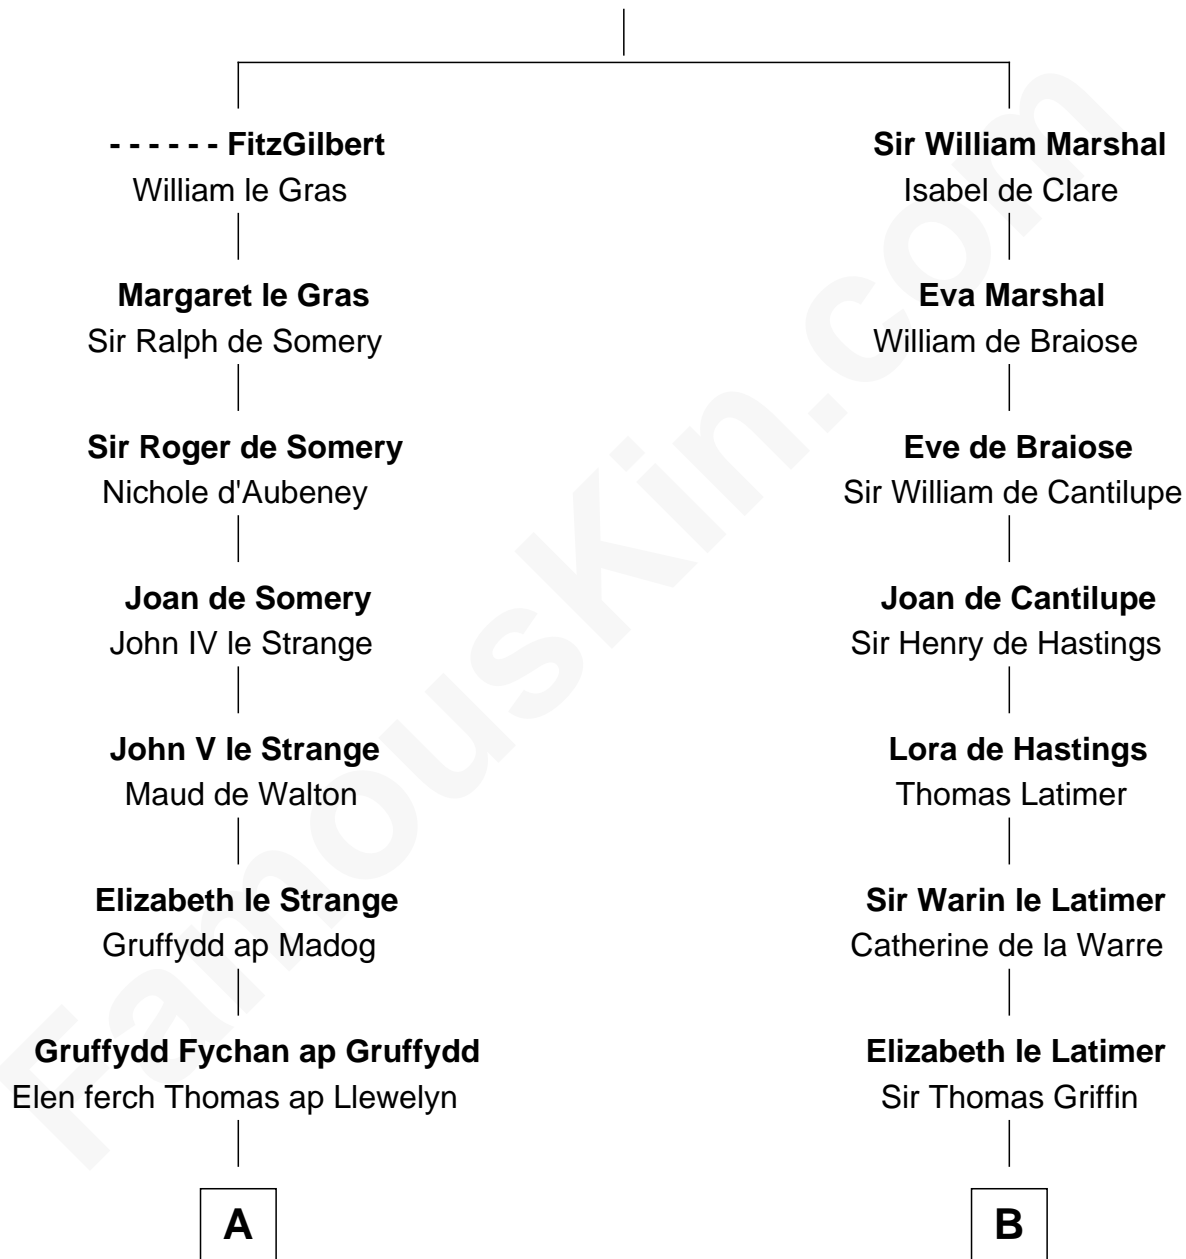

FamousKin.com

Relationship Chart of

Thomas Yale

(c1616 - 1683) Great Migration Immigrant 1638

14th cousin 4 times removed of

James Bowdoin

2nd Governor of Massachusetts

John FitzGilbert
Sybilla of Salisbury

C

—
Hannah Pordage

James Bowdoin

—
James Bowdoin

2nd Governor of Massachusetts

FamousKin.com