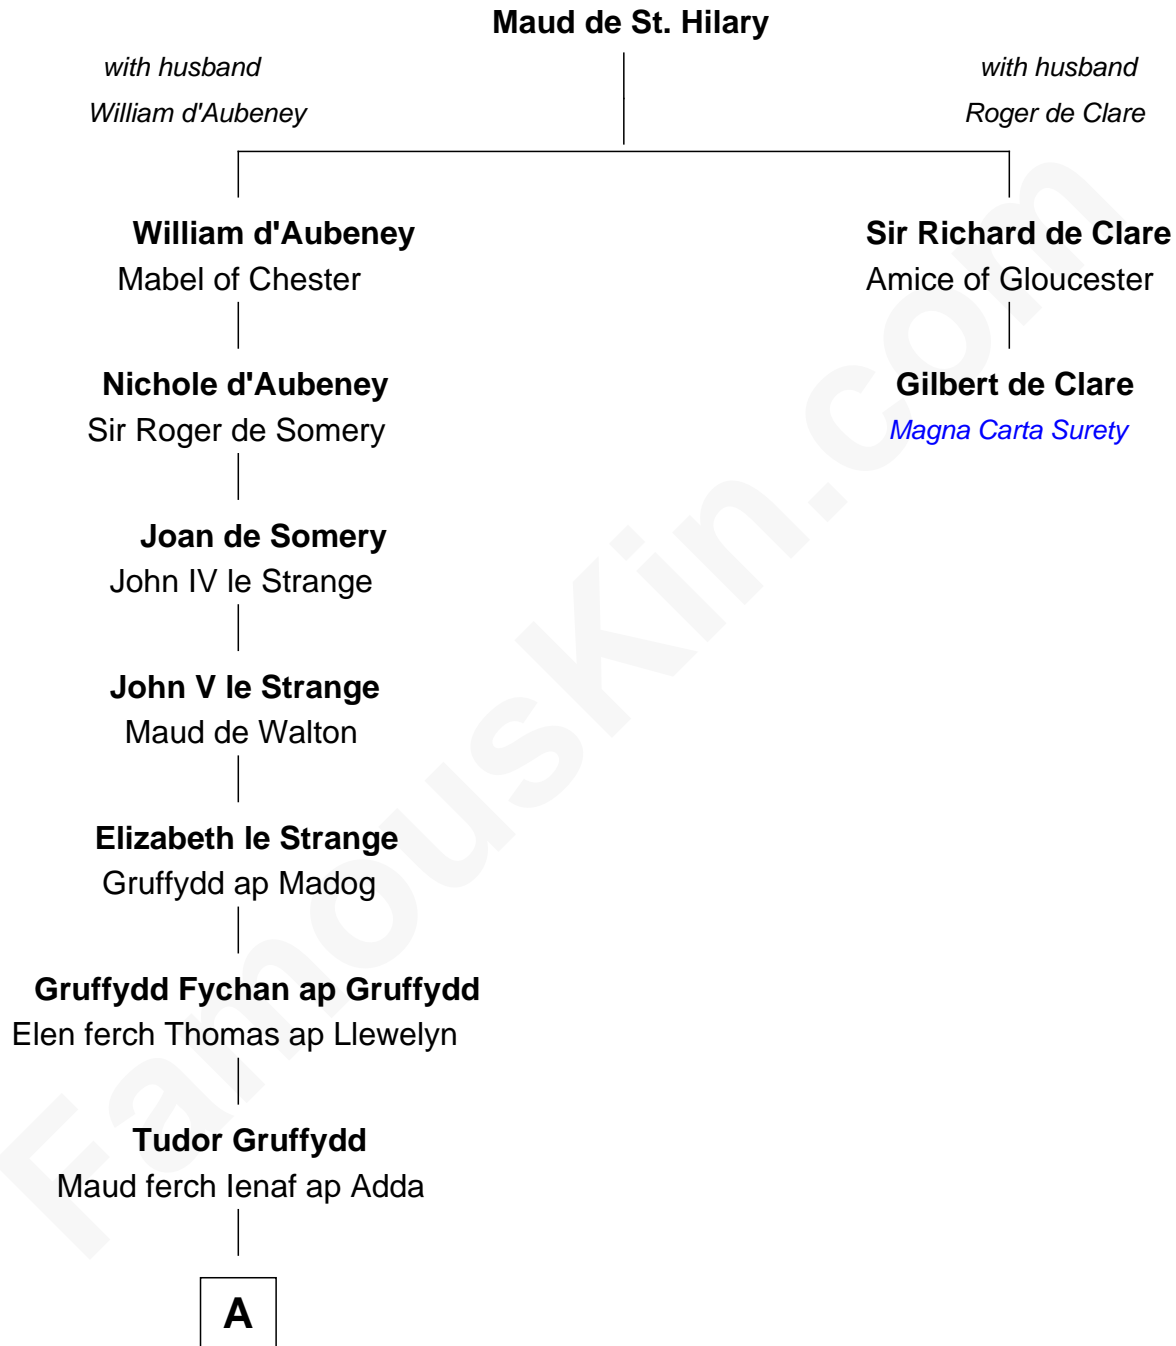

# FamousKin.com

## Relationship Chart of

### Thomas Yale

(c1616 - 1683) Great Migration Immigrant 1638

1st cousin 12 times removed of

**Gilbert de Clare**  
*Magna Carta Surety*

**A**

—  
**Lowri ferch Twdr**

Gruffyd ap Einion

—  
**Elisau ap Gruffydd**

Ann Lloyd

—  
**Thomas Yale**

*Great Migration Immigrant 1638*