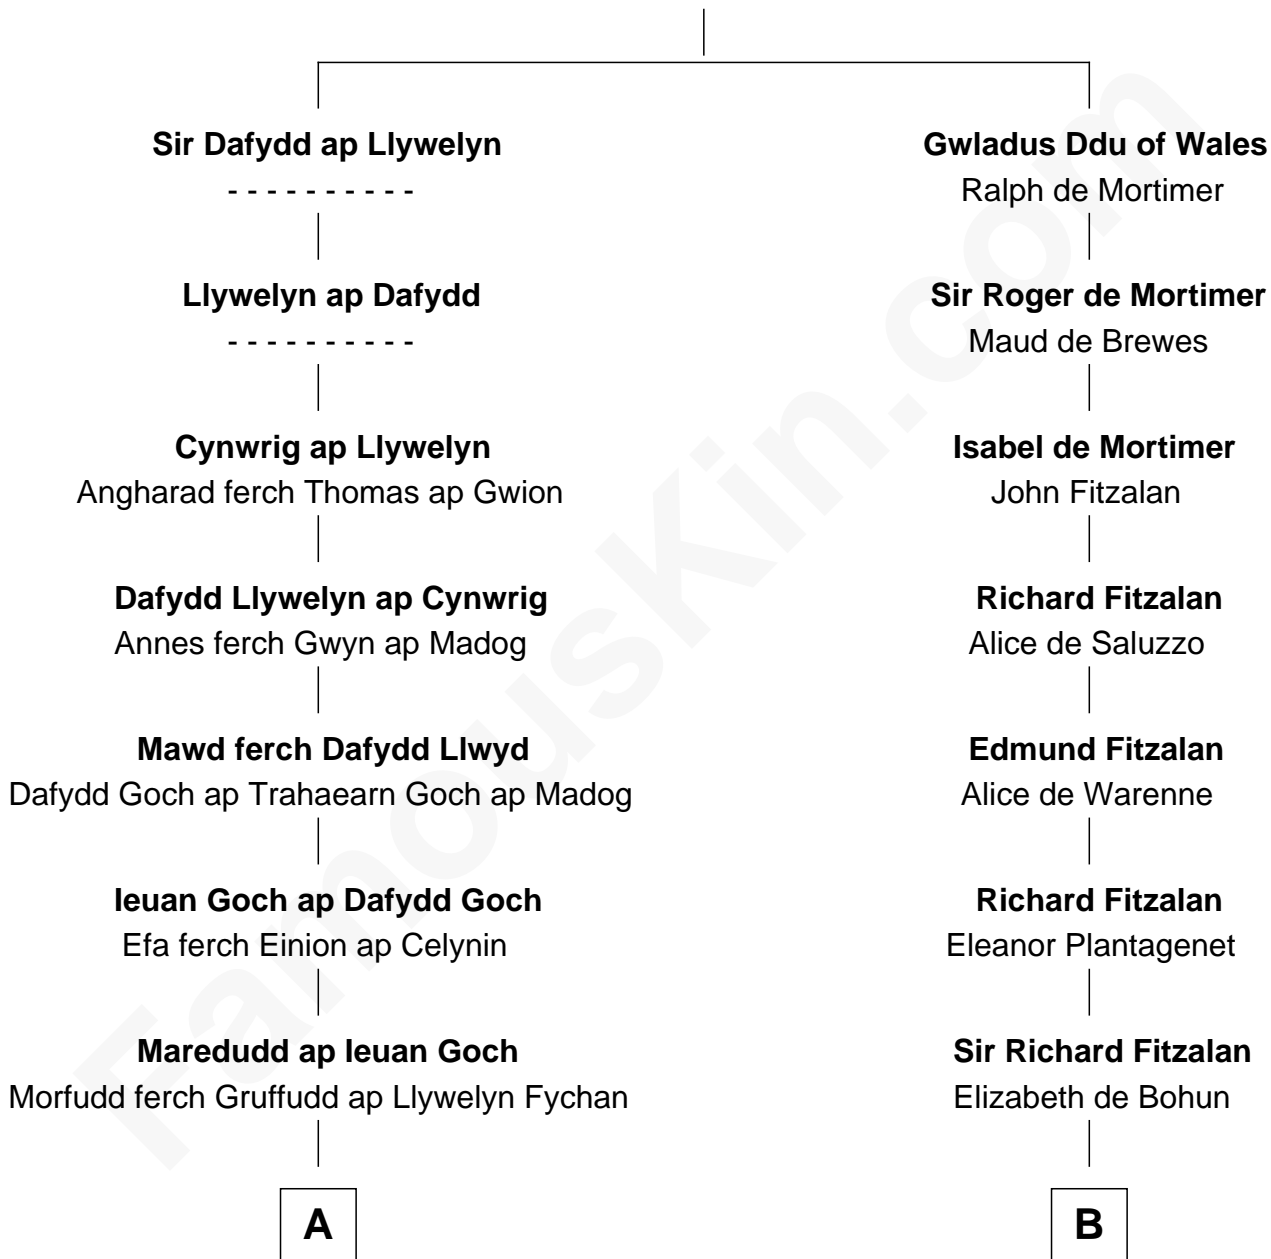

FamousKin.com

Relationship Chart of

Thomas Yale

(c1616 - 1683) Great Migration Immigrant 1638

15th cousin 5 times removed of

Thomas Jefferson

3rd U.S. President and Signer of the Declaration of Independence

Llywelyn ap Iorwerth

Joan Plantagenet

A

Lleucu ferch Maredudd

Gruffudd ap Cynwrig ap Bleddyn Llwyd

Dafydd Llwyd ap Gruffudd

Gwen ferch Gruffudd Goch ap Ieuan

Dyddgu ferch Dafydd Llwyd

Anne Wilkinson

Ann Lloyd

Thomas Yale

Thomas Yale

Great Migration Immigrant 1638

B

Elizabeth Fitzalan

Sir Thomas Mowbray