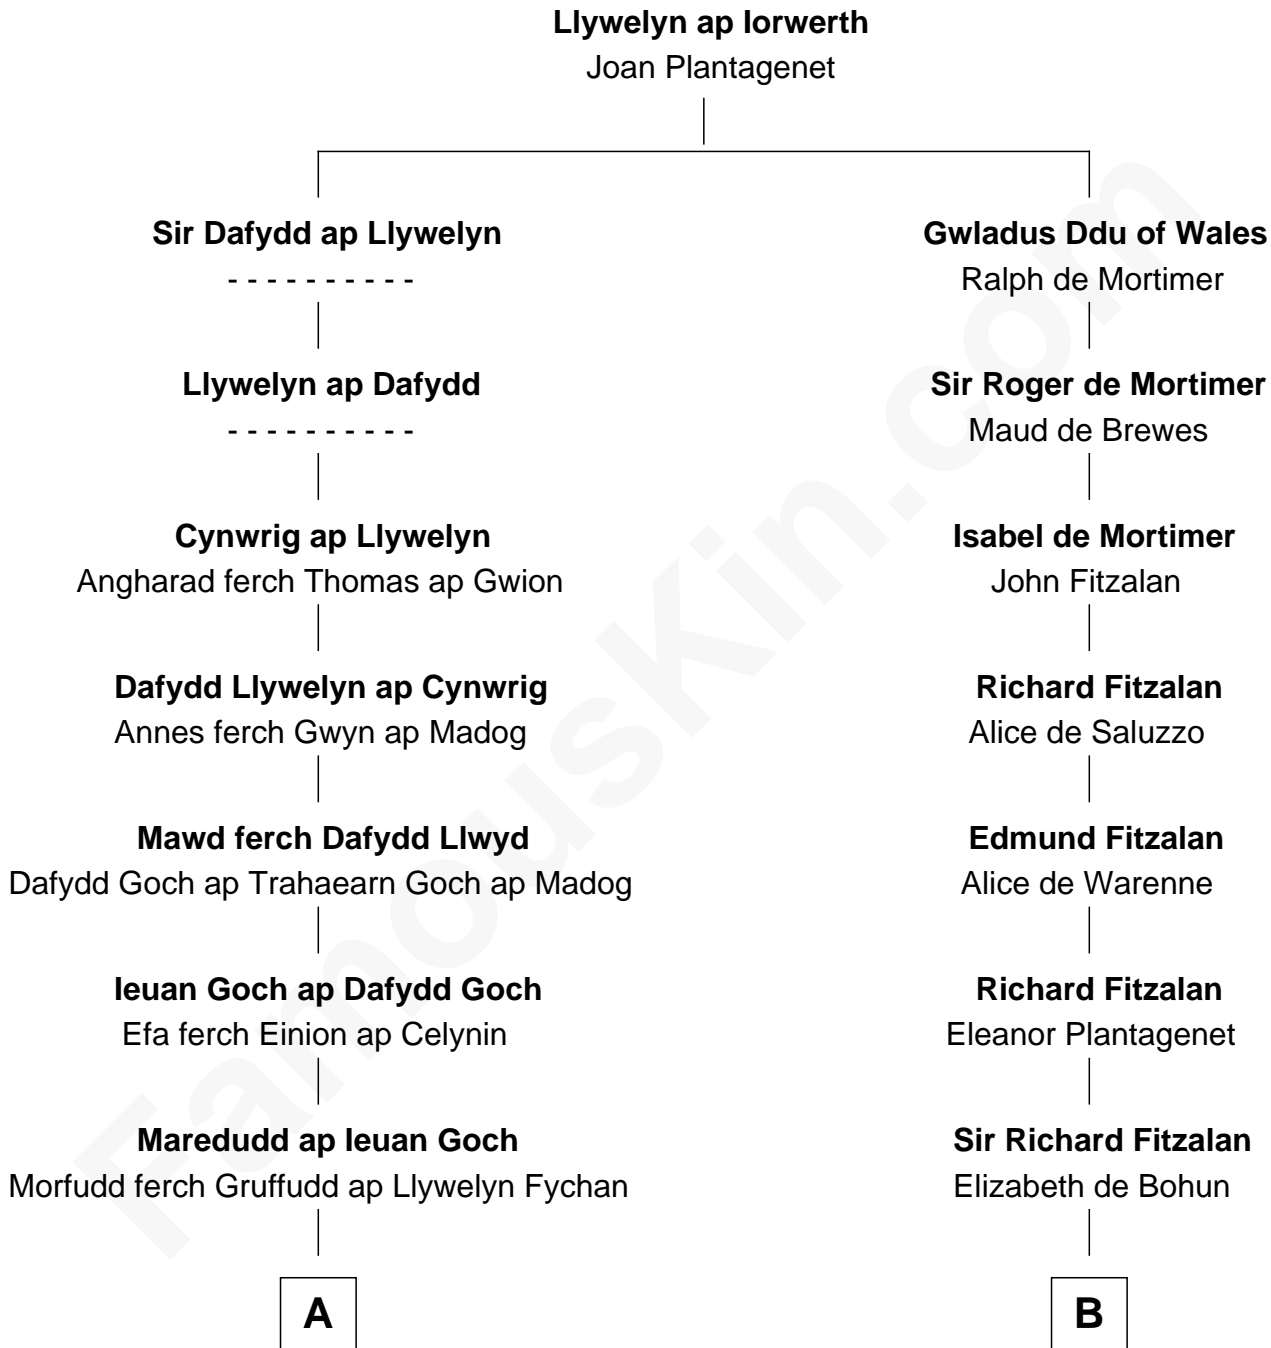

# FamousKin.com

## Relationship Chart of

### Thomas Yale

(c1616 - 1683) Great Migration Immigrant 1638

15th cousin 6 times removed of

### John Marshall

4th Chief Justice of the U.S. Supreme Court

**A**

**Lleucu ferch Maredudd**

Gruffudd ap Cynwrig ap Bleddyn Llwyd

**Dafydd Llwyd ap Gruffudd**

Gwen ferch Gruffudd Goch ap Ieuan

**Dyddgu ferch Dafydd Llwyd**