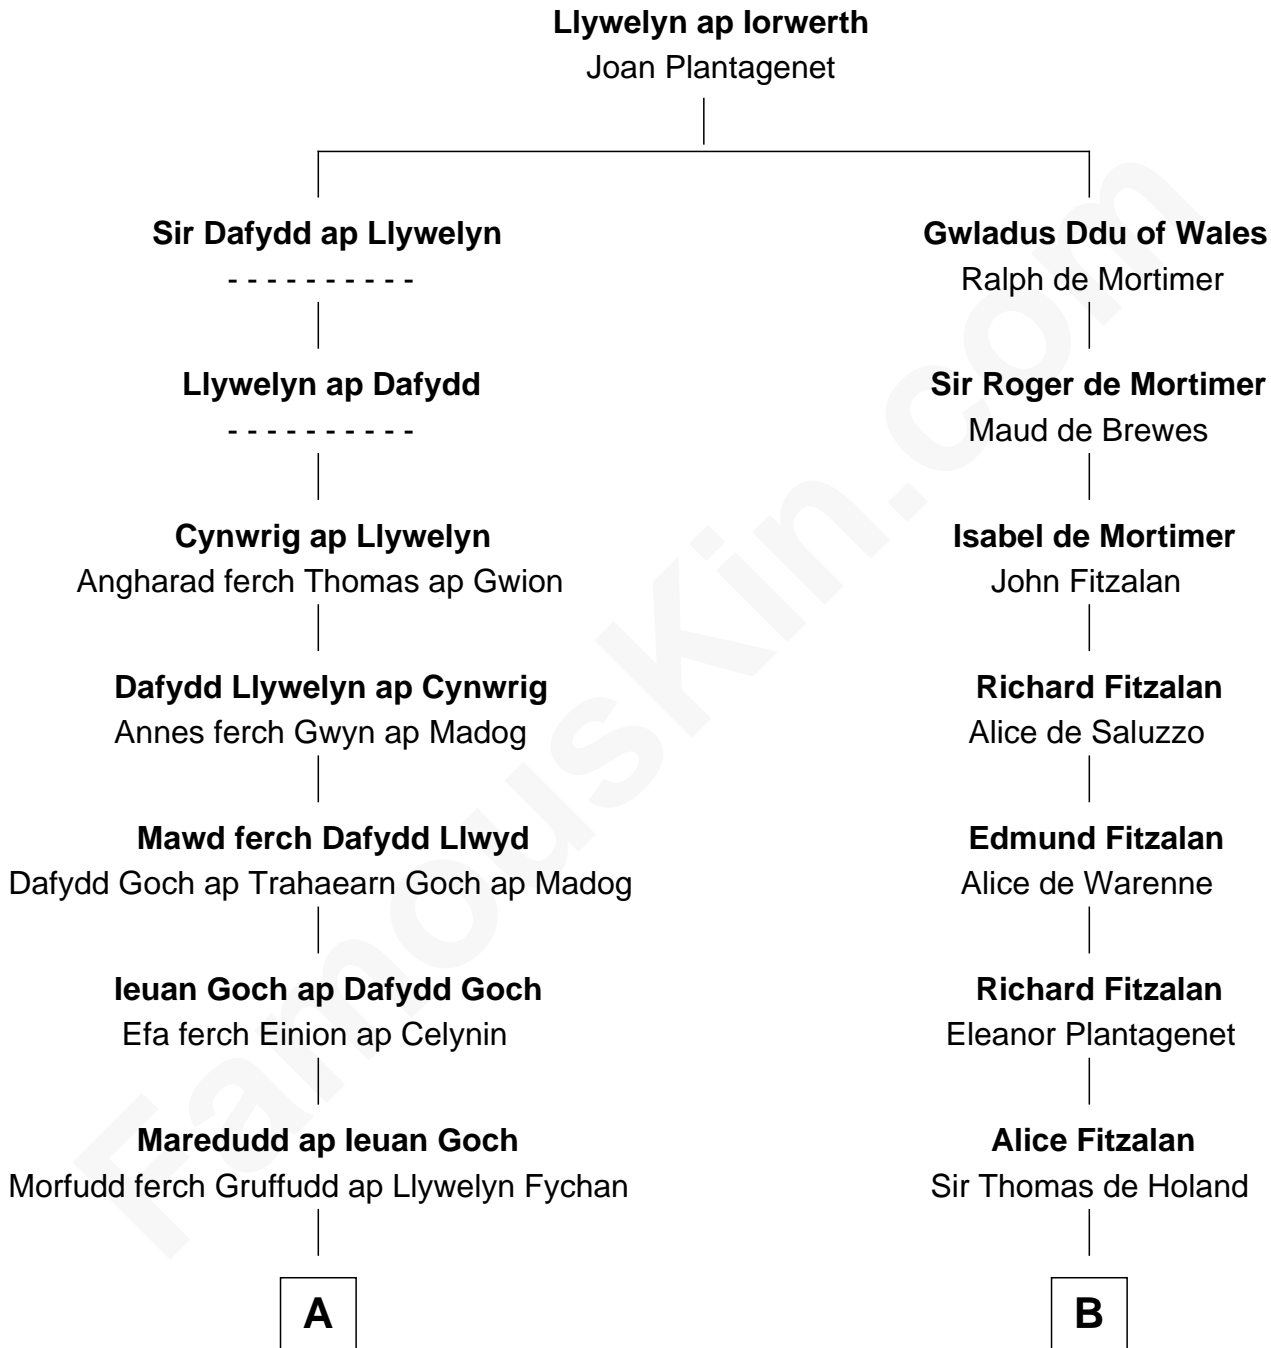

## Relationship Chart of

### Thomas Yale

(c1616 - 1683) Great Migration Immigrant 1638

15th cousin 5 times removed of

### Jane (Appleton) Pierce

First Lady of President Franklin Pierce

**C**

**John Hubbard**

Mary Brown

**Elizabeth Hubbard**

Francis Appleton

**Rev. Jesse Appleton**

Elizabeth Means

**Jane (Appleton) Pierce**

*First Lady of Franklin Pierce*

FamousKin.com