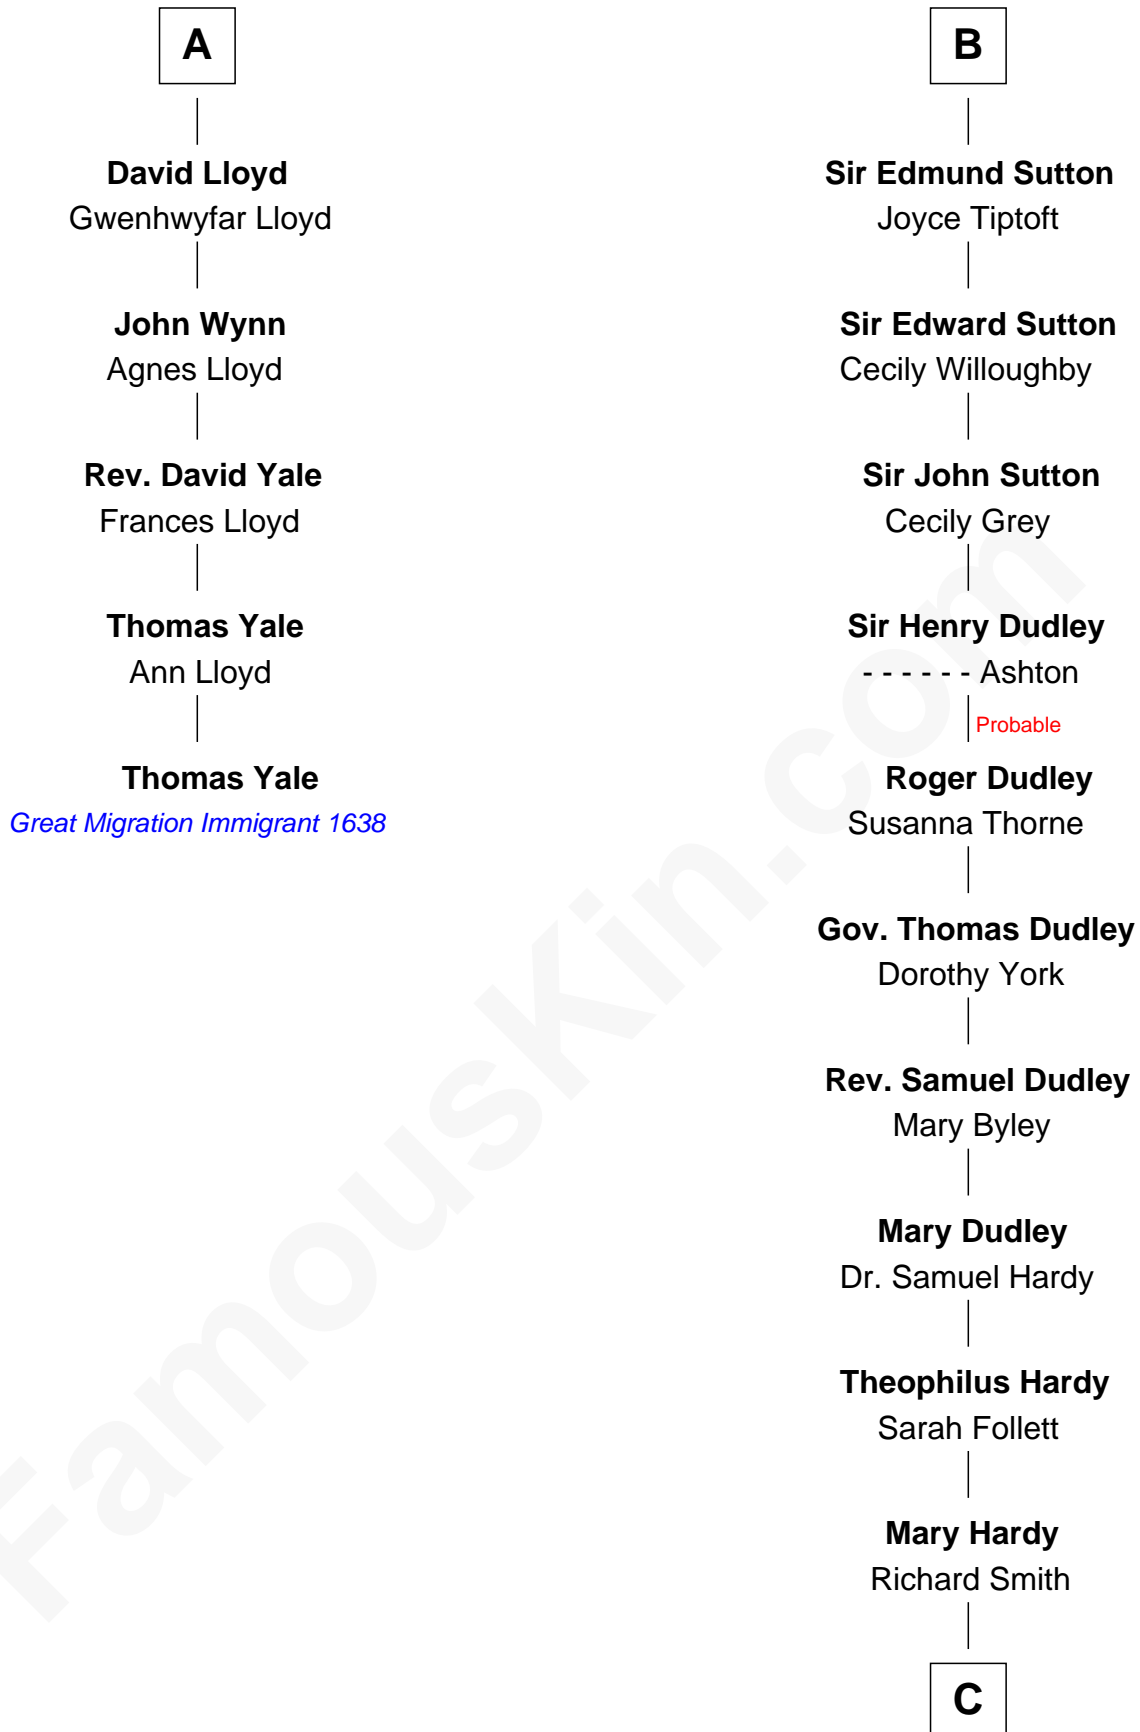

## Relationship Chart of

### Thomas Yale

(c1616 - 1683) Great Migration Immigrant 1638

11th cousin 10 times removed of

**Dr. H. H. Holmes**

Serial Killer aka "Devil in the White City"

### Sir Roger de Somery

**C**

—  
**Sarah Smith**

Edward Scribner Mudgett

—  
**Samuel Mudgett**

Mary Morrill

—  
**Scribner Mudgett**

Nancy Prescott

—  
**Levi Horton Mudgett**

Theodate Page Price

—  
**Dr. H. H. Holmes**

*Serial Killer Dr. H. H. Holmes*