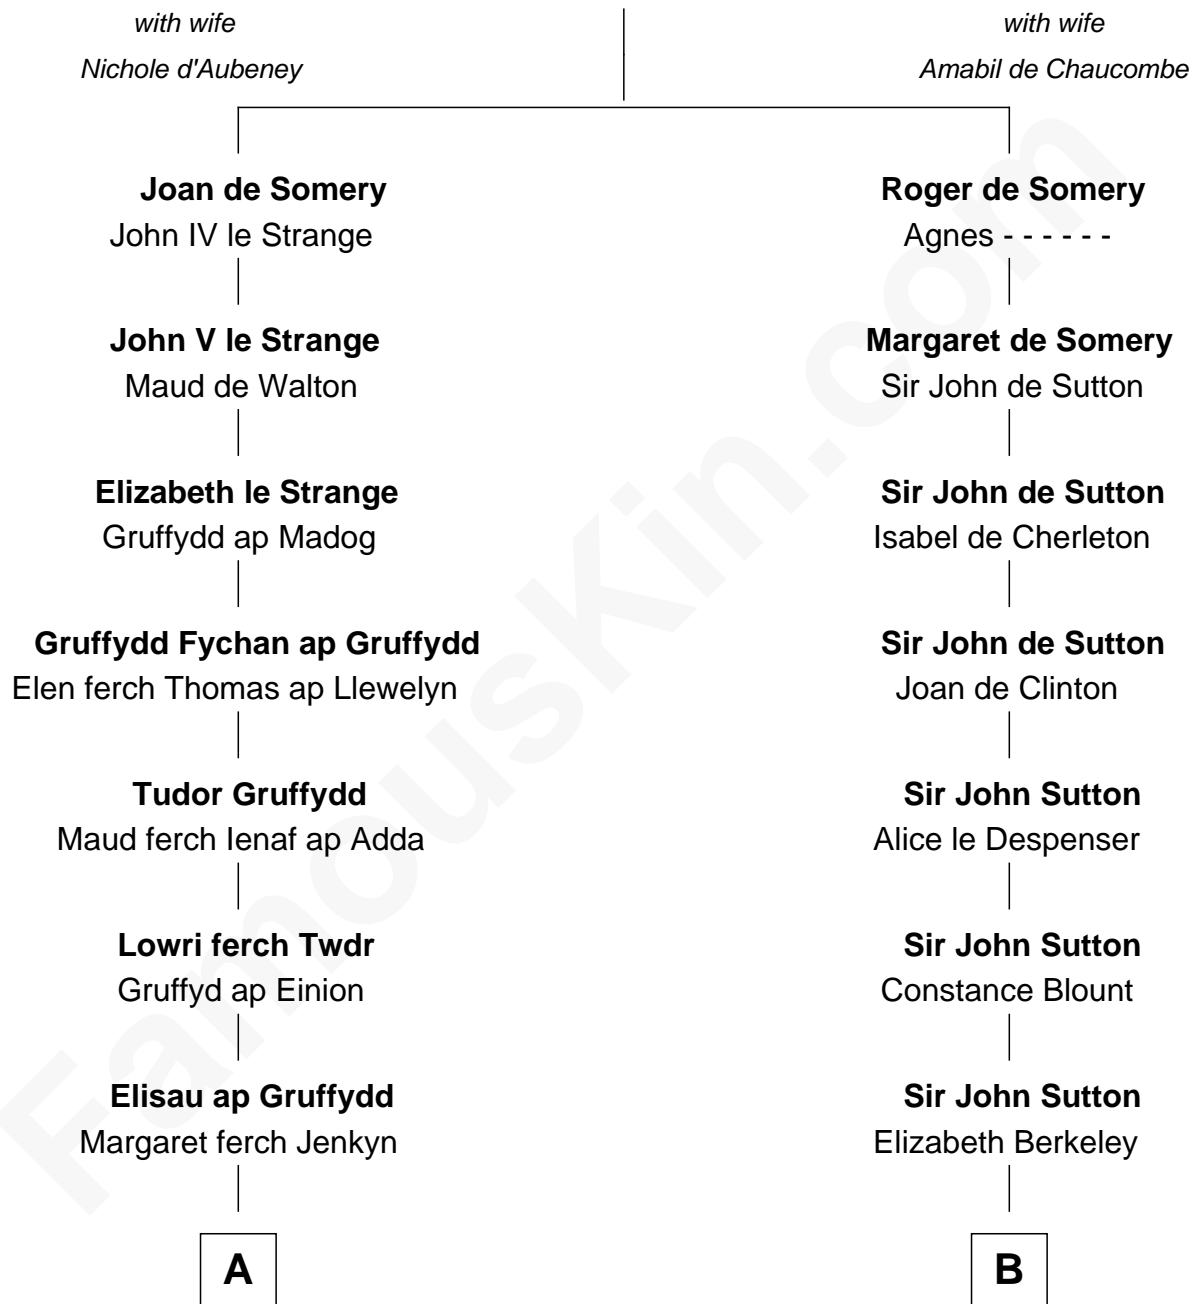

## Relationship Chart of

### Thomas Yale

(c1616 - 1683) Great Migration Immigrant 1638

11th cousin 10 times removed of

**Dr. H. H. Holmes**

Serial Killer aka "Devil in the White City"

### Sir Roger de Somery

**C**

—  
**Sarah Smith**

Edward Scribner Mudgett

—  
**Samuel Mudgett**

Mary Morrill

—  
**Scribner Mudgett**

Nancy Prescott

—  
**Levi Horton Mudgett**

Theodate Page Price

—  
**Dr. H. H. Holmes**

*Serial Killer Dr. H. H. Holmes*