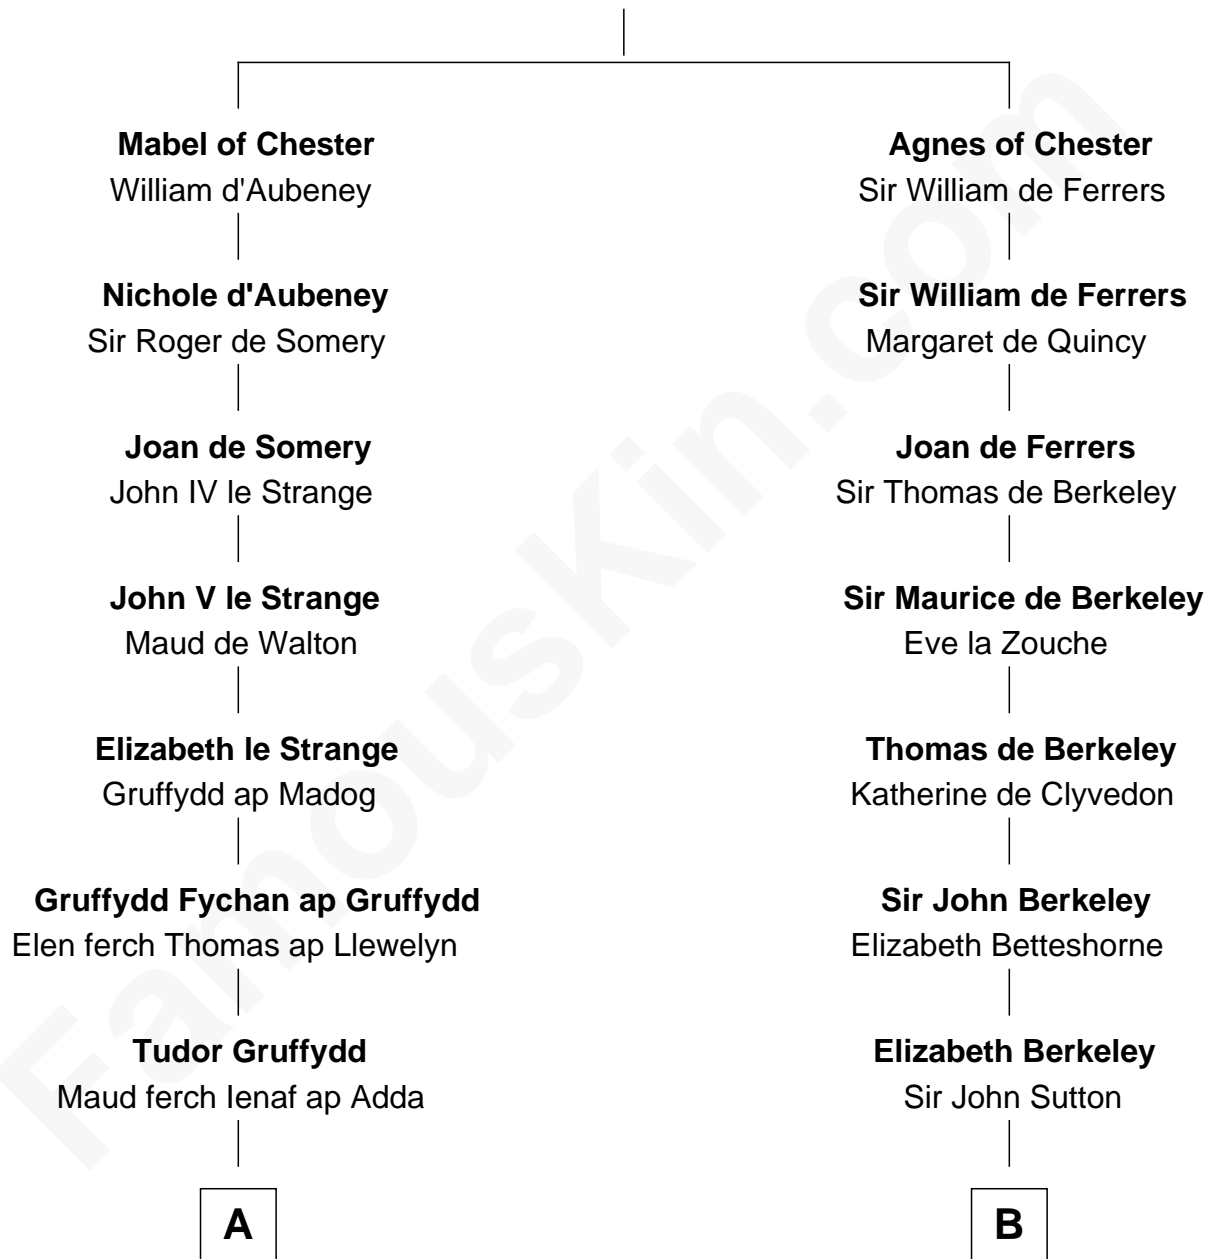

## Relationship Chart of

### Thomas Yale

(c1616 - 1683) Great Migration Immigrant 1638

13th cousin 8 times removed of

### Dr. H. H. Holmes

Serial Killer aka "Devil in the White City"

**Hugh de Kevelioc**  
Bertrade de Montfort

**C**

**Sarah Smith**

Edward Scribner Mudgett

**Samuel Mudgett**

Mary Morrill

**Scribner Mudgett**

Nancy Prescott

**Levi Horton Mudgett**

Theodate Page Price

**Dr. H. H. Holmes**

*Serial Killer Dr. H. H. Holmes*

FamousKin.com