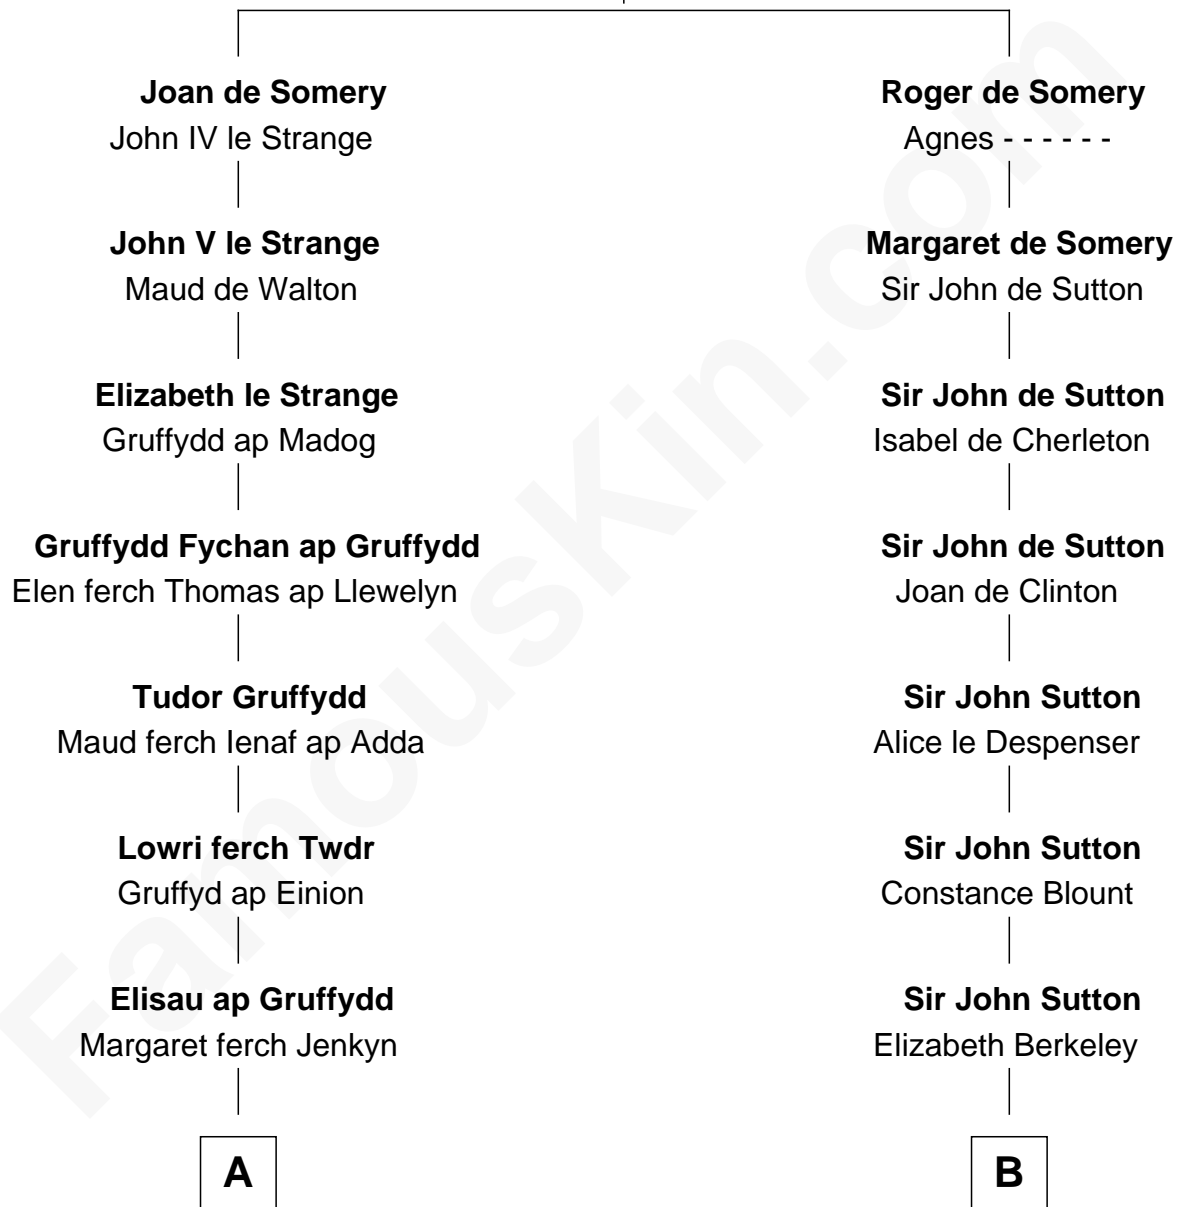

## Relationship Chart of

### Seth Low

Mayor of New York City President of Columbia University

#### Sir Roger de Somery

with wife  
Nichole d'Aubeney

with wife  
Amabil de Chaucombe

**C**

**Thomas Porter**

Ruth Allen

**Mary Porter**

Seth Low

**Abiel Abbot Low**

Ellen Almira Dow

**Seth Low**

*Mayor of New York City President of Columbia University*