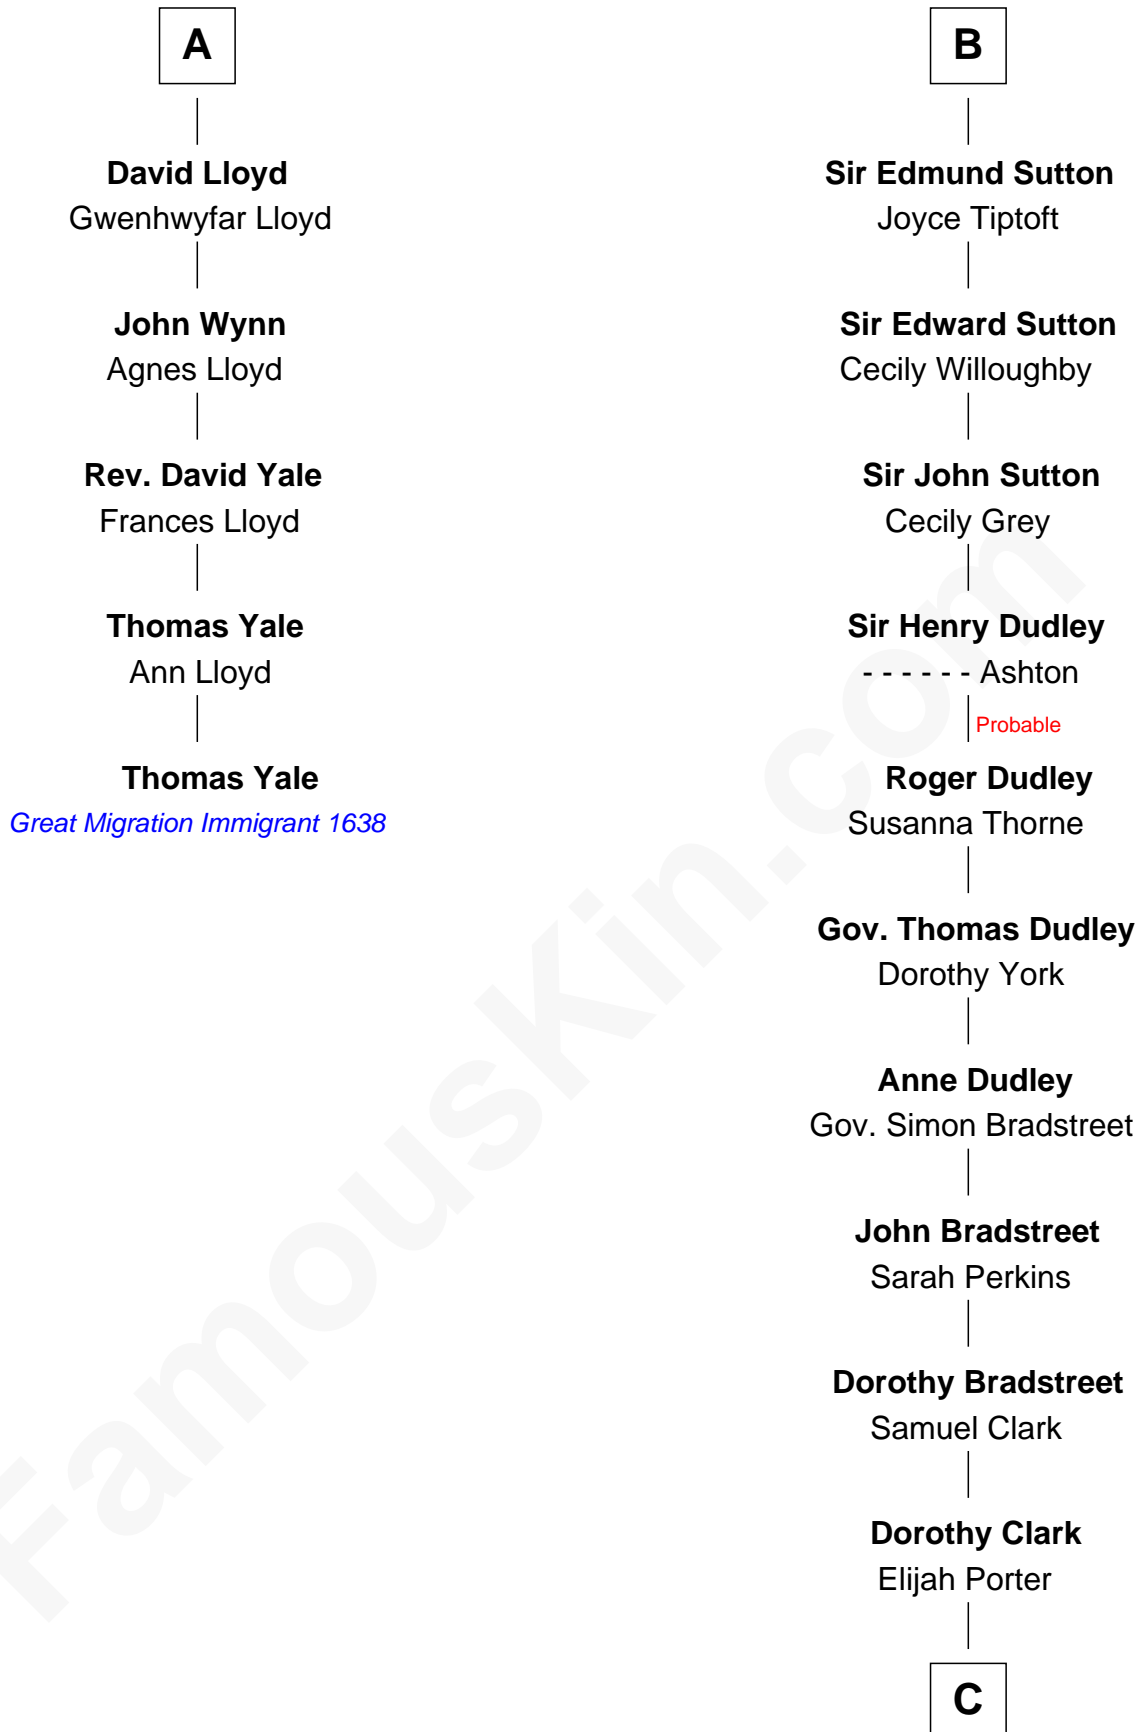

### Thomas Yale

(c1616 - 1683) Great Migration Immigrant 1638

11th cousin 9 times removed of

### Seth Low

Mayor of New York City President of Columbia University

#### Sir Roger de Somery

with wife  
Nichole d'Aubeney

with wife  
Amabil de Chaucombe

**C**

**Thomas Porter**

Ruth Allen

**Mary Porter**

Seth Low

**Abiel Abbot Low**

Ellen Almira Dow

**Seth Low**

*Mayor of New York City President of Columbia University*