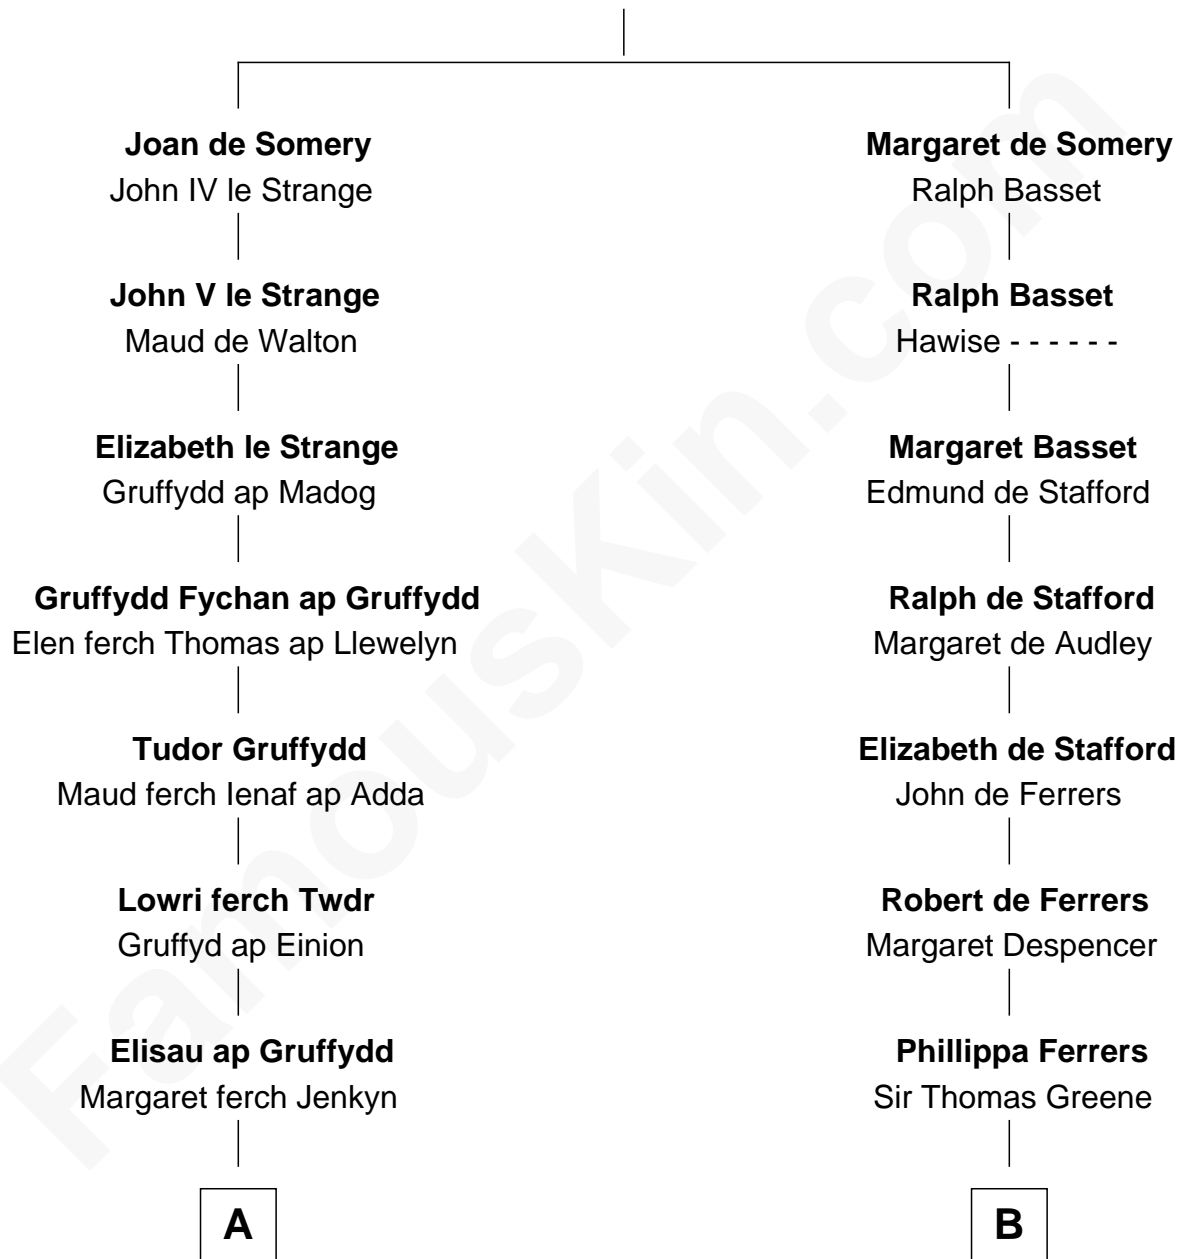

FamousKin.com

Relationship Chart of

Thomas Yale

(c1616 - 1683) Great Migration Immigrant 1638

11th cousin 9 times removed of

Melvil Dewey

Inventor of the Dewey Decimal System

Sir Roger de Somery

Nichole d'Aubenev

C

Benjamin Cole
Martha Wightman

Polly Cole
David Dewey

Joel Dewey
Eliza Green

Melvil Dewey
Dewey Decimal System

FamousKin.com