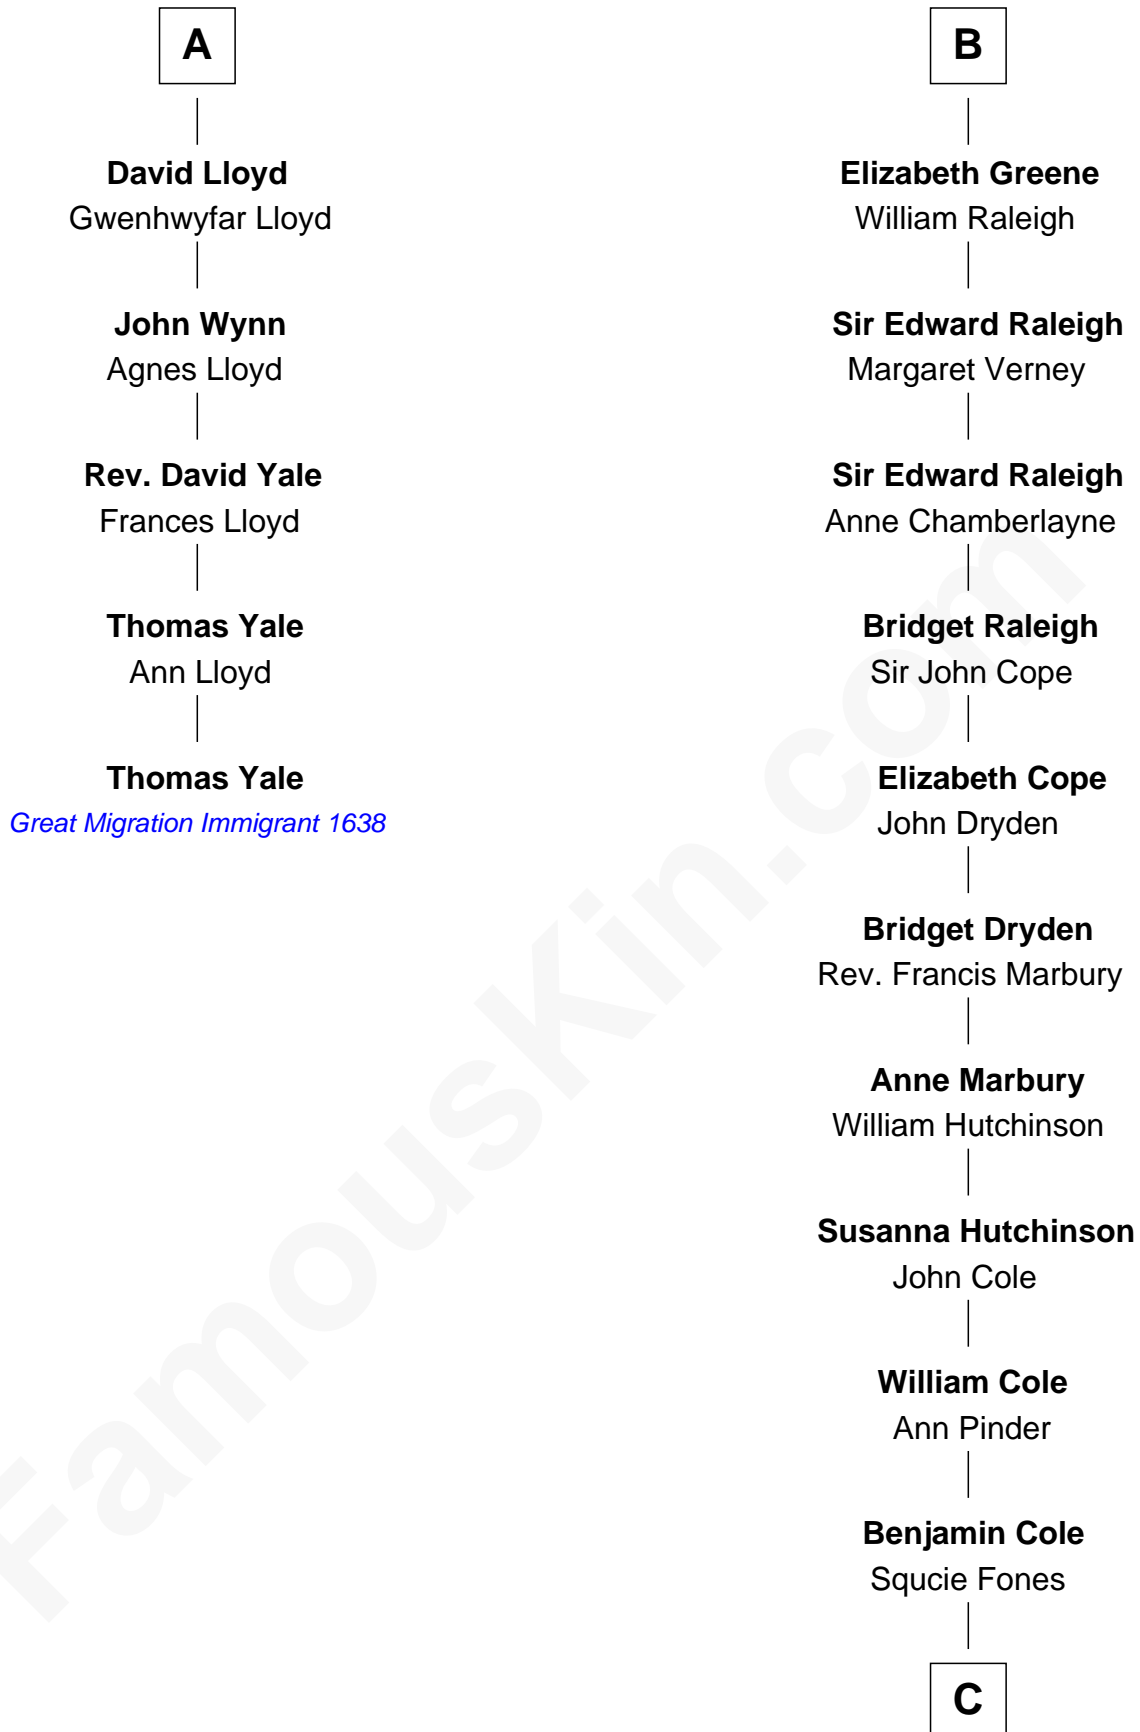

FamousKin.com

Relationship Chart of

Thomas Yale

(c1616 - 1683) Great Migration Immigrant 1638

11th cousin 9 times removed of

Melvil Dewey

Inventor of the Dewey Decimal System

Sir Roger de Somery

Nichole d'Aubenev

C

Benjamin Cole
Martha Wightman

Polly Cole
David Dewey

Joel Dewey
Eliza Green

Melvil Dewey
Dewey Decimal System

FamousKin.com