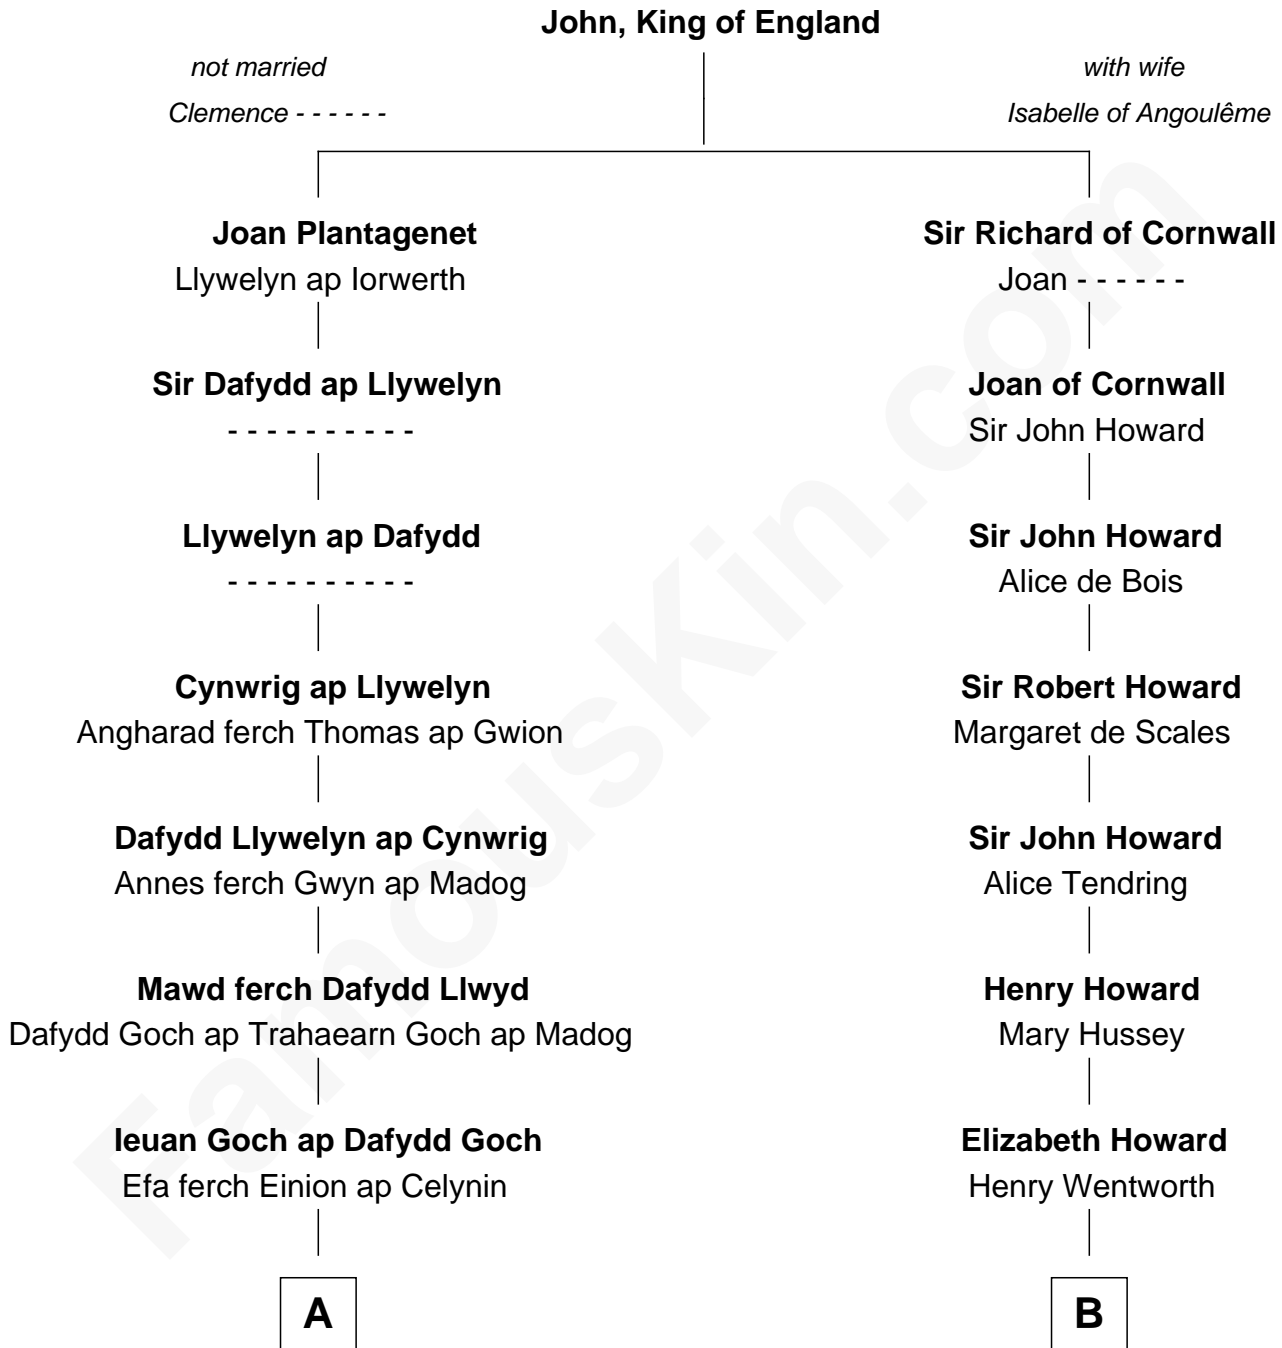

FamousKin.com

Relationship Chart of

Elihu Yale

Benefactor and Namesake of Yale College

17th cousin 4 times removed of

Walt Disney

Co-Founder of The Walt Disney Company

A

Maredudd ap Ieuan Goch
Morfudd ferch Gruffudd ap Llywelyn Fychan

Lleucu ferch Maredudd
Gruffudd ap Cynwrig ap Bleddyn Llwyd

Dafydd Llwyd ap Gruffudd
Gwen ferch Gruffudd Goch ap Ieuan

Dyddgu ferch Dafydd Llwyd
Llywelyn ap Gruffudd Llwyd ap Robin