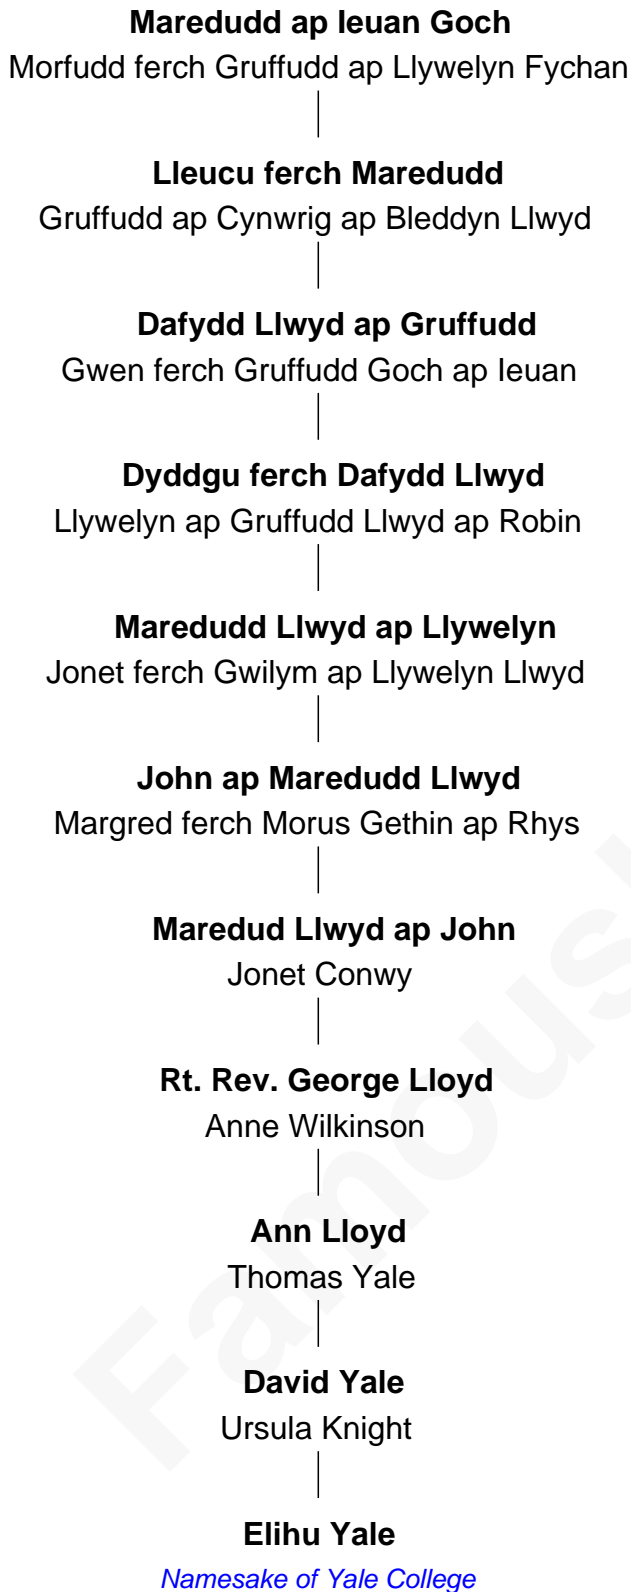

## Relationship Chart of

*-----*

**Joan of Cornwall**

Sir John Howard

**Cynwrig ap Llywelyn**

Angharad ferch Thomas ap Gwion

**Sir John Howard**

Alice de Bois

**Dafydd Llywelyn ap Cynwrig**

Efa ferch Einion ap Celynin

**Sir Ralph Shirley**

Joan Basset

**A**

**B**

**A**

**B**

**C**

**C**

**Sarah Browne**  
George Beckwith

**George Beckwith**  
Rachel Marsh

**George Beckwith**  
Mary Bradley

**Rachael Arvilla Beckwith**  
Nathaniel Ford Moore

**William Henry Moore**  
*Co-Founder, U.S. Steel and Nabisco*