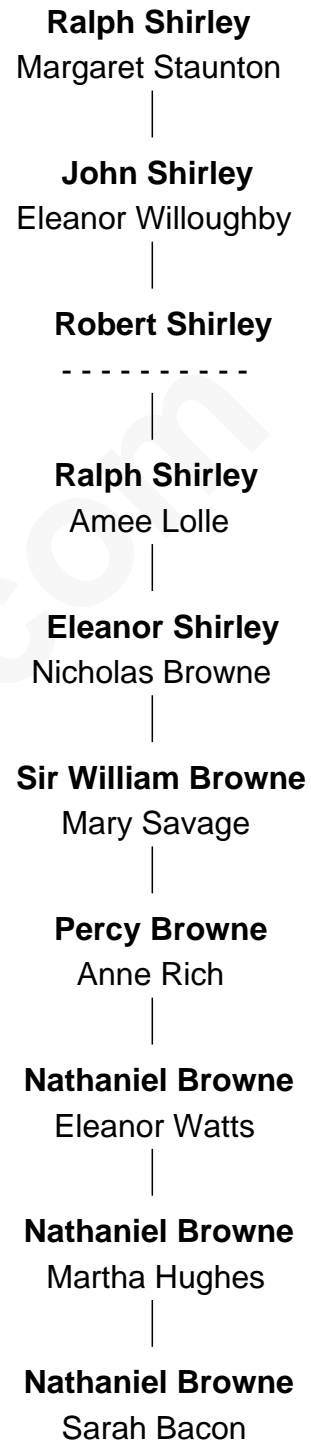

## Relationship Chart of

*-----*

**Joan of Cornwall**

Sir John Howard

**Cynwrig ap Llywelyn**

Angharad ferch Thomas ap Gwion

**Sir John Howard**

Alice de Bois

**Dafydd Llywelyn ap Cynwrig**

Efa ferch Einion ap Celynin

**Sir Ralph Shirley**

Joan Basset

**A**

**B**

**A**

**B**

**C**

**C**

**Sarah Browne**  
George Beckwith

**George Beckwith**  
Rachel Marsh

**George Beckwith**  
Mary Bradley

**Rachael Arvilla Beckwith**  
Nathaniel Ford Moore

**William Henry Moore**  
*Co-Founder, U.S. Steel and Nabisco*