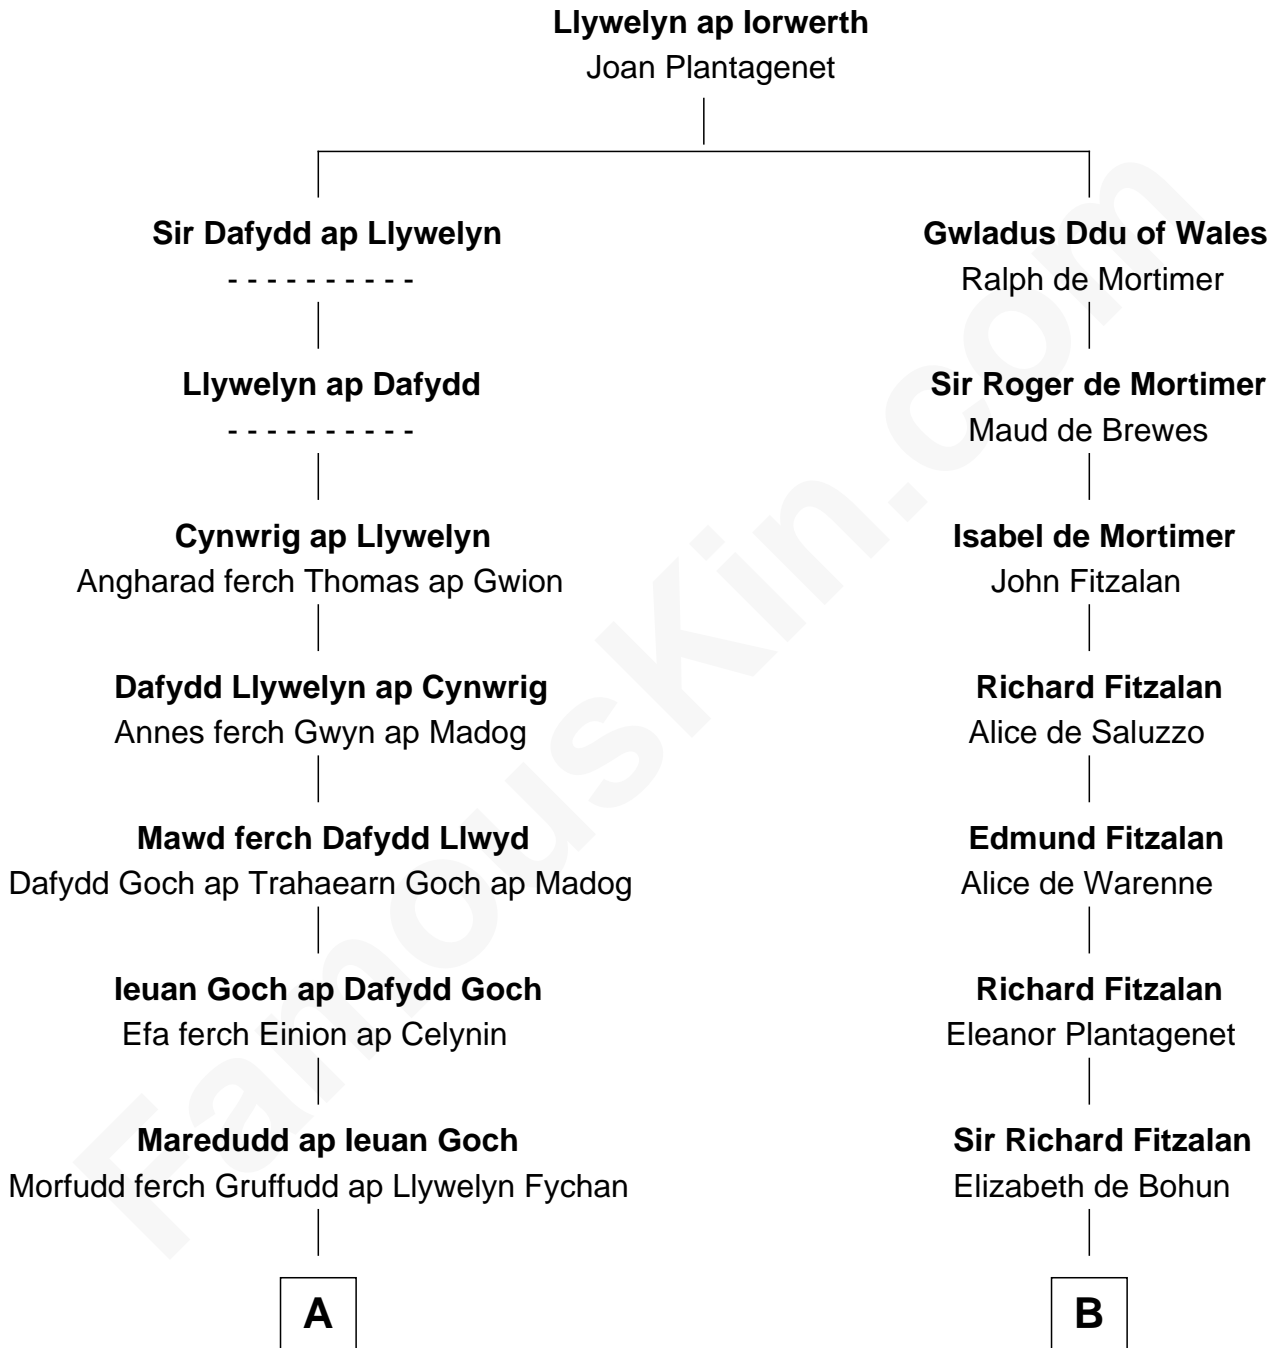

FamousKin.com

Relationship Chart of

Elihu Yale

Benefactor and Namesake of Yale College

16th cousin 4 times removed of

Samuel Prescott

Completed Paul Revere's Midnight Ride

A

Lleucu ferch Maredudd

Gruffudd ap Cynwrig ap Bleddyn Llwyd

Dafydd Llwyd ap Gruffudd

Gwen ferch Gruffudd Goch ap Ieuan

Dyddgu ferch Dafydd Llwyd

Llywelyn ap Gruffudd Llwyd ap Robin

Maredudd Llwyd ap Llywelyn