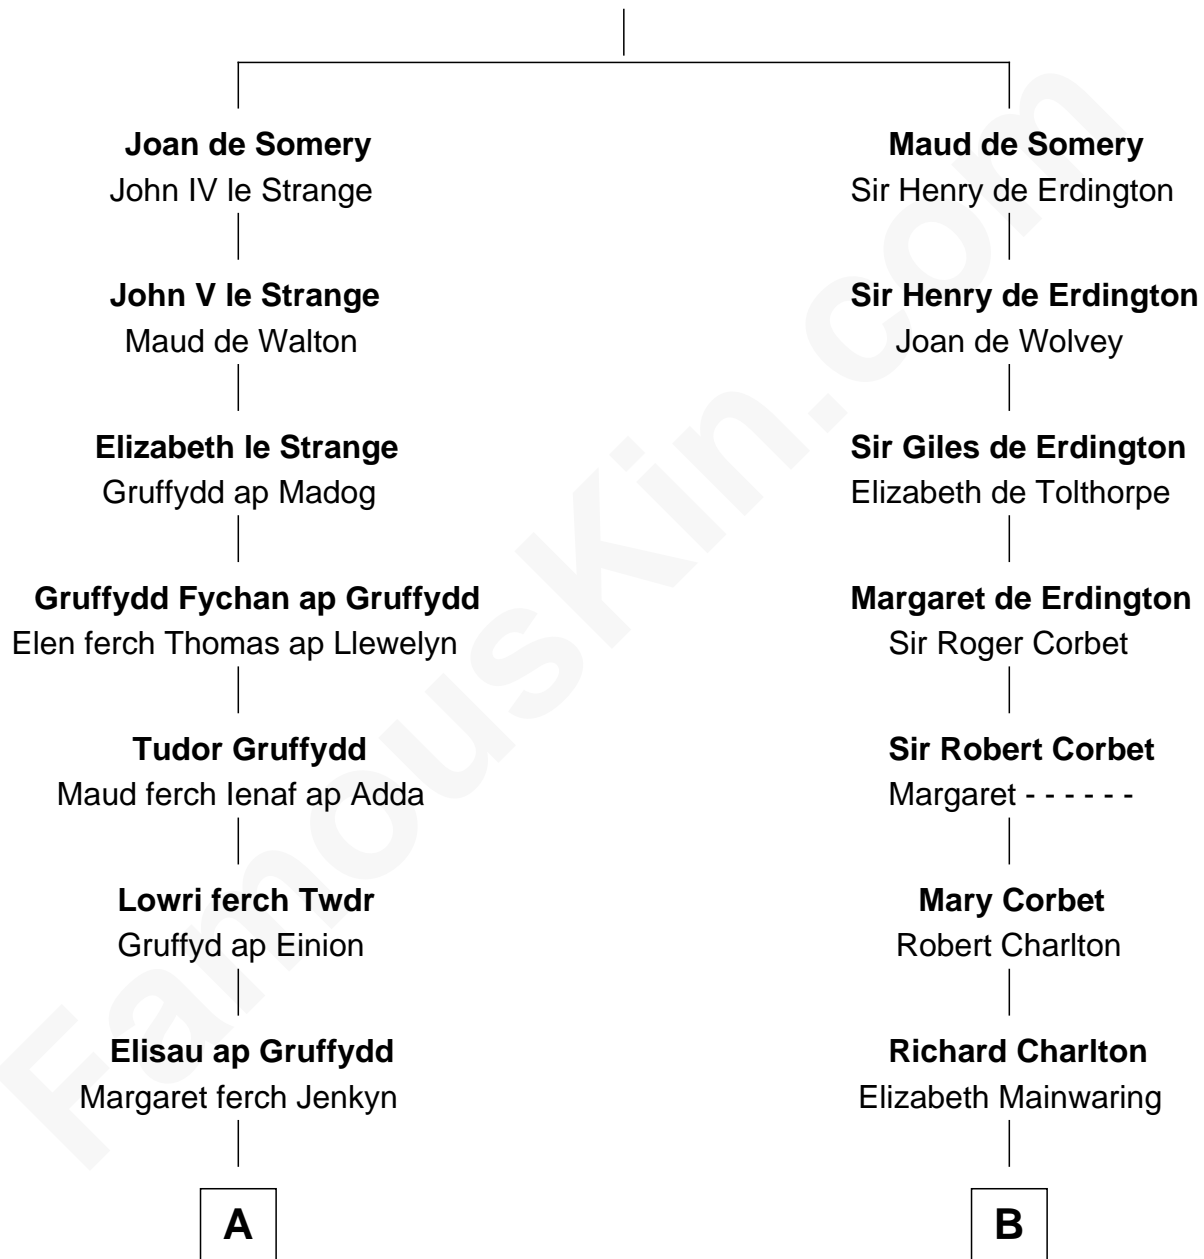

FamousKin.com

Relationship Chart of

Elihu Yale

Benefactor and Namesake of Yale College

12th cousin 7 times removed of

John Davis Long

32nd Governor of Massachusetts

Sir Roger de Somery

Nichole d'Aubeney

C

Simon Davis
Persis Temple

Julia Temple Davis
Zadoc Long

John Davis Long
32nd Governor of Massachusetts

FamousKin.com