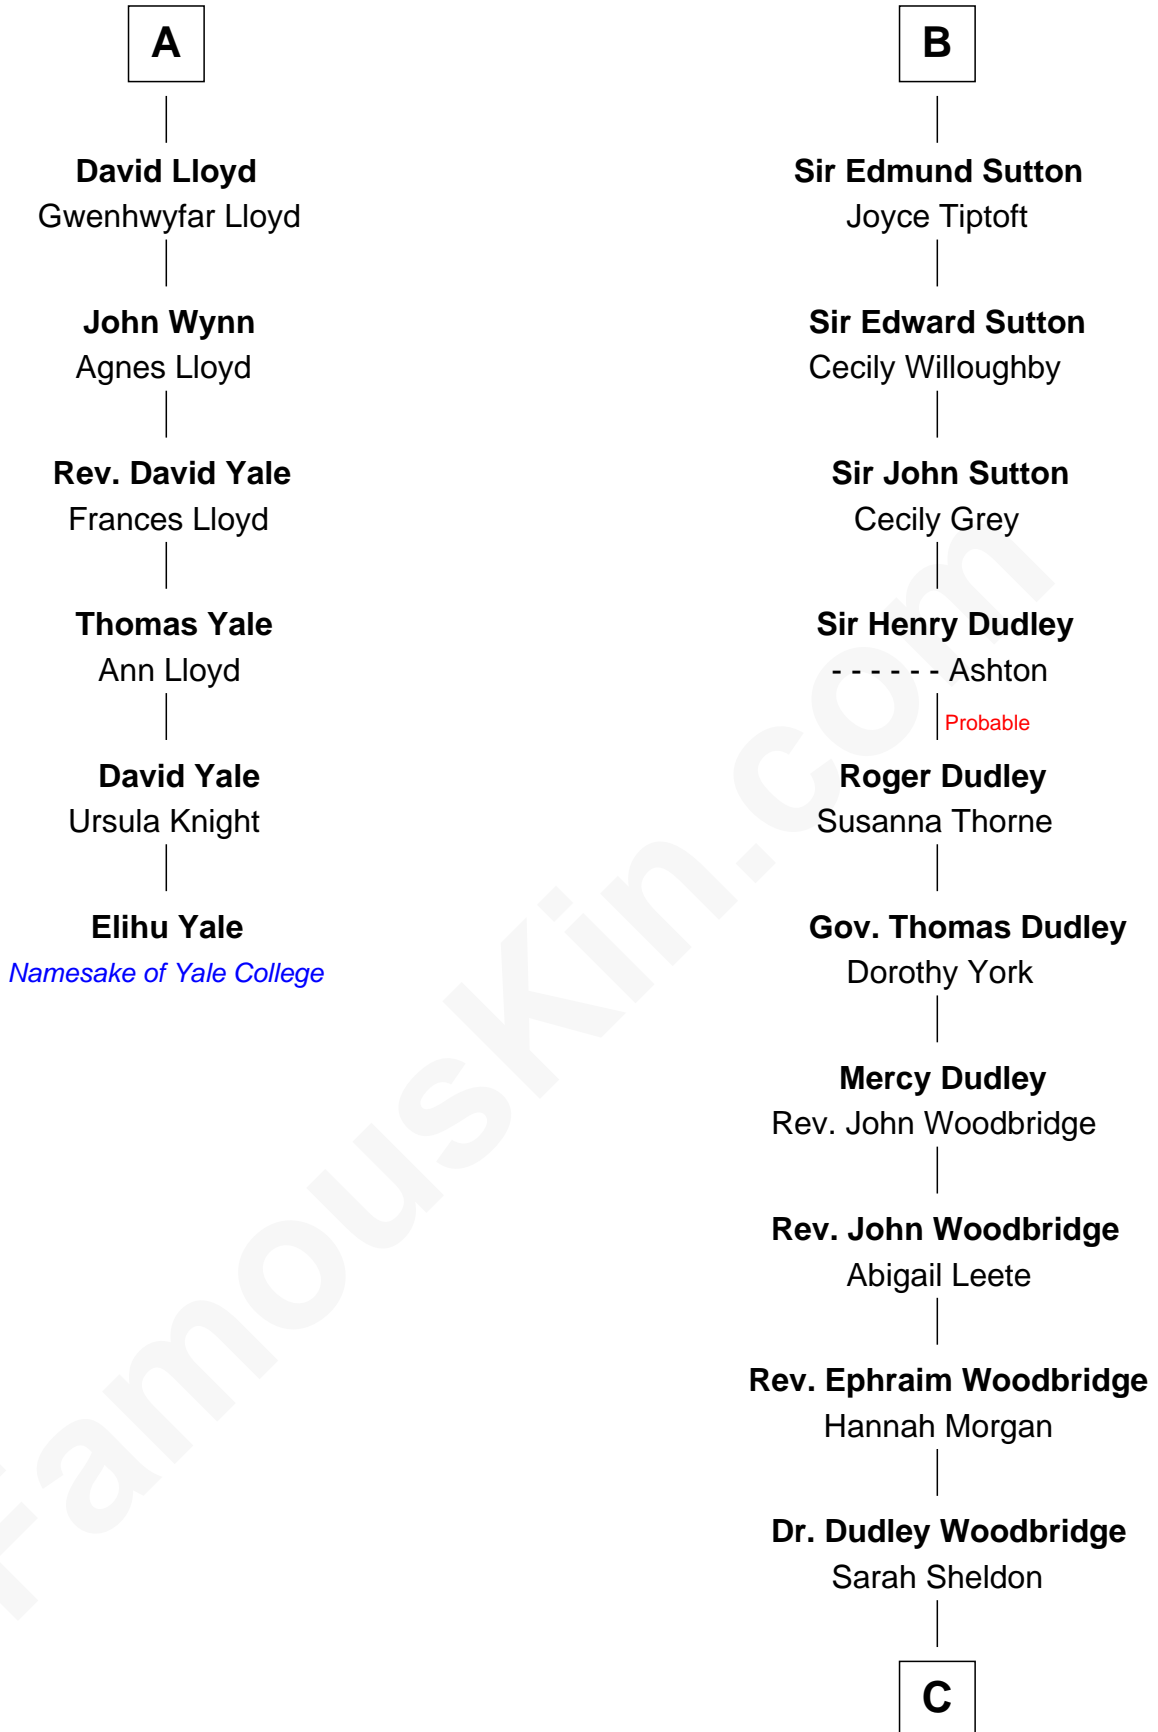

FamousKin.com

Relationship Chart of

Elihu Yale

Benefactor and Namesake of Yale College

12th cousin 6 times removed of

William Woodbridge
2nd Governor of Michigan

C

|
Dudley Woodbridge

Lucy Backus

|
William Woodbridge

2nd Governor of Michigan

FamousKin.com