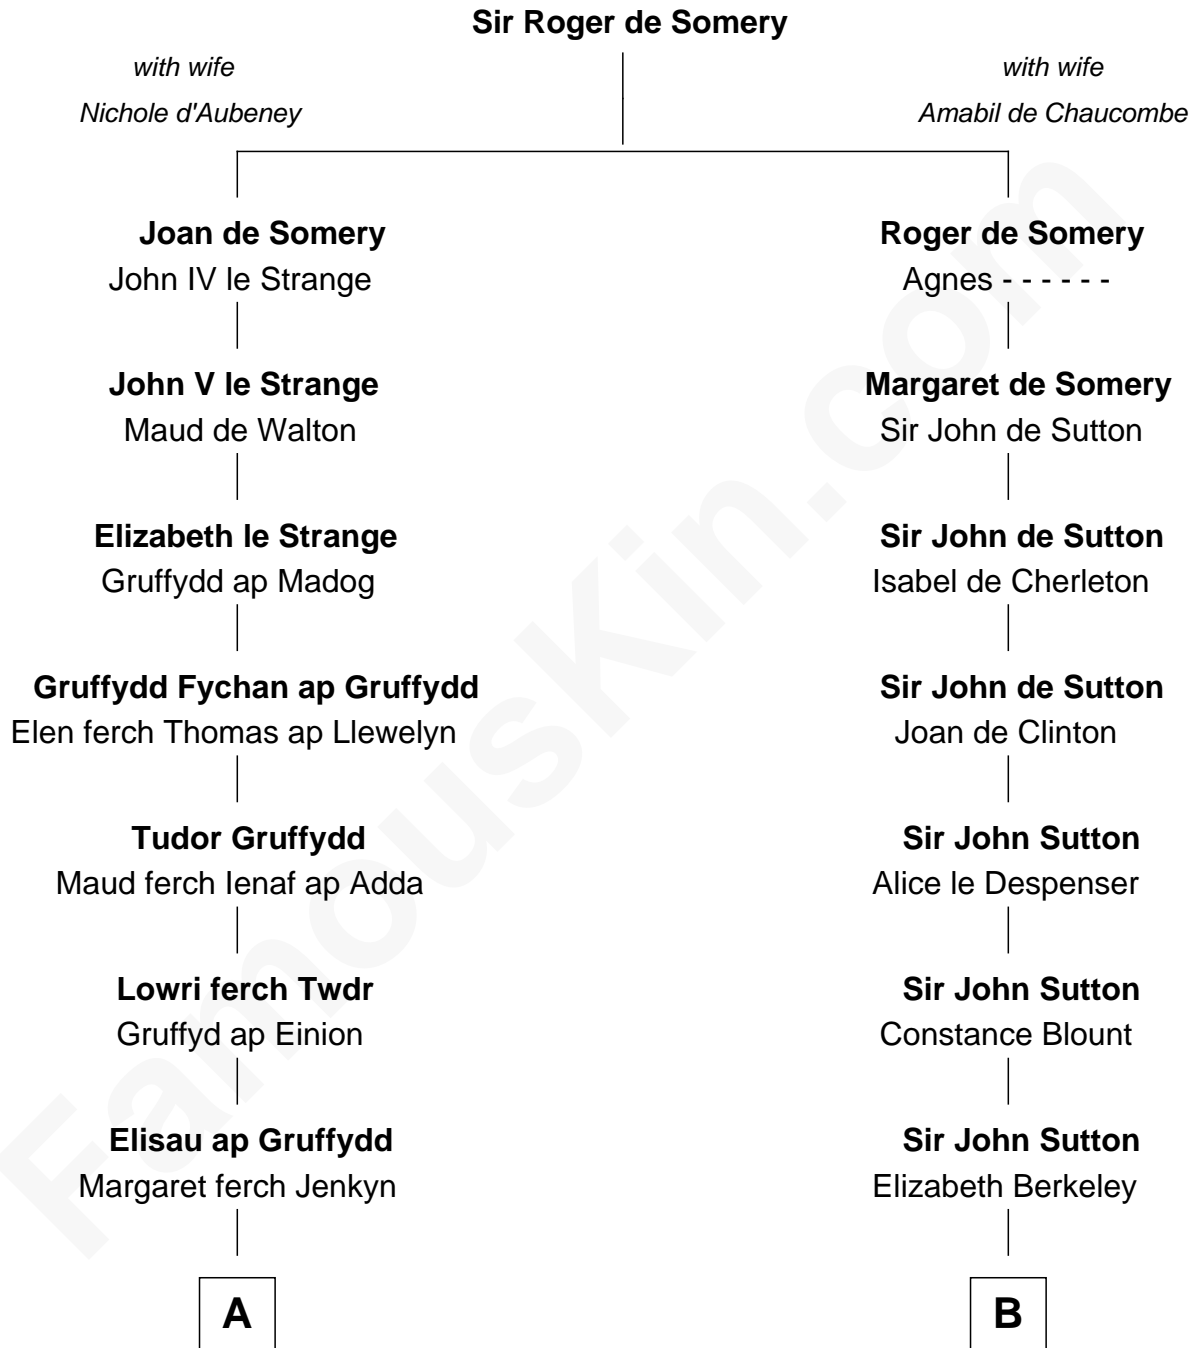

FamousKin.com

Relationship Chart of

Elihu Yale

Benefactor and Namesake of Yale College

12th cousin 6 times removed of

William Woodbridge
2nd Governor of Michigan

C

|
Dudley Woodbridge

Lucy Backus

|
William Woodbridge

2nd Governor of Michigan

FamousKin.com