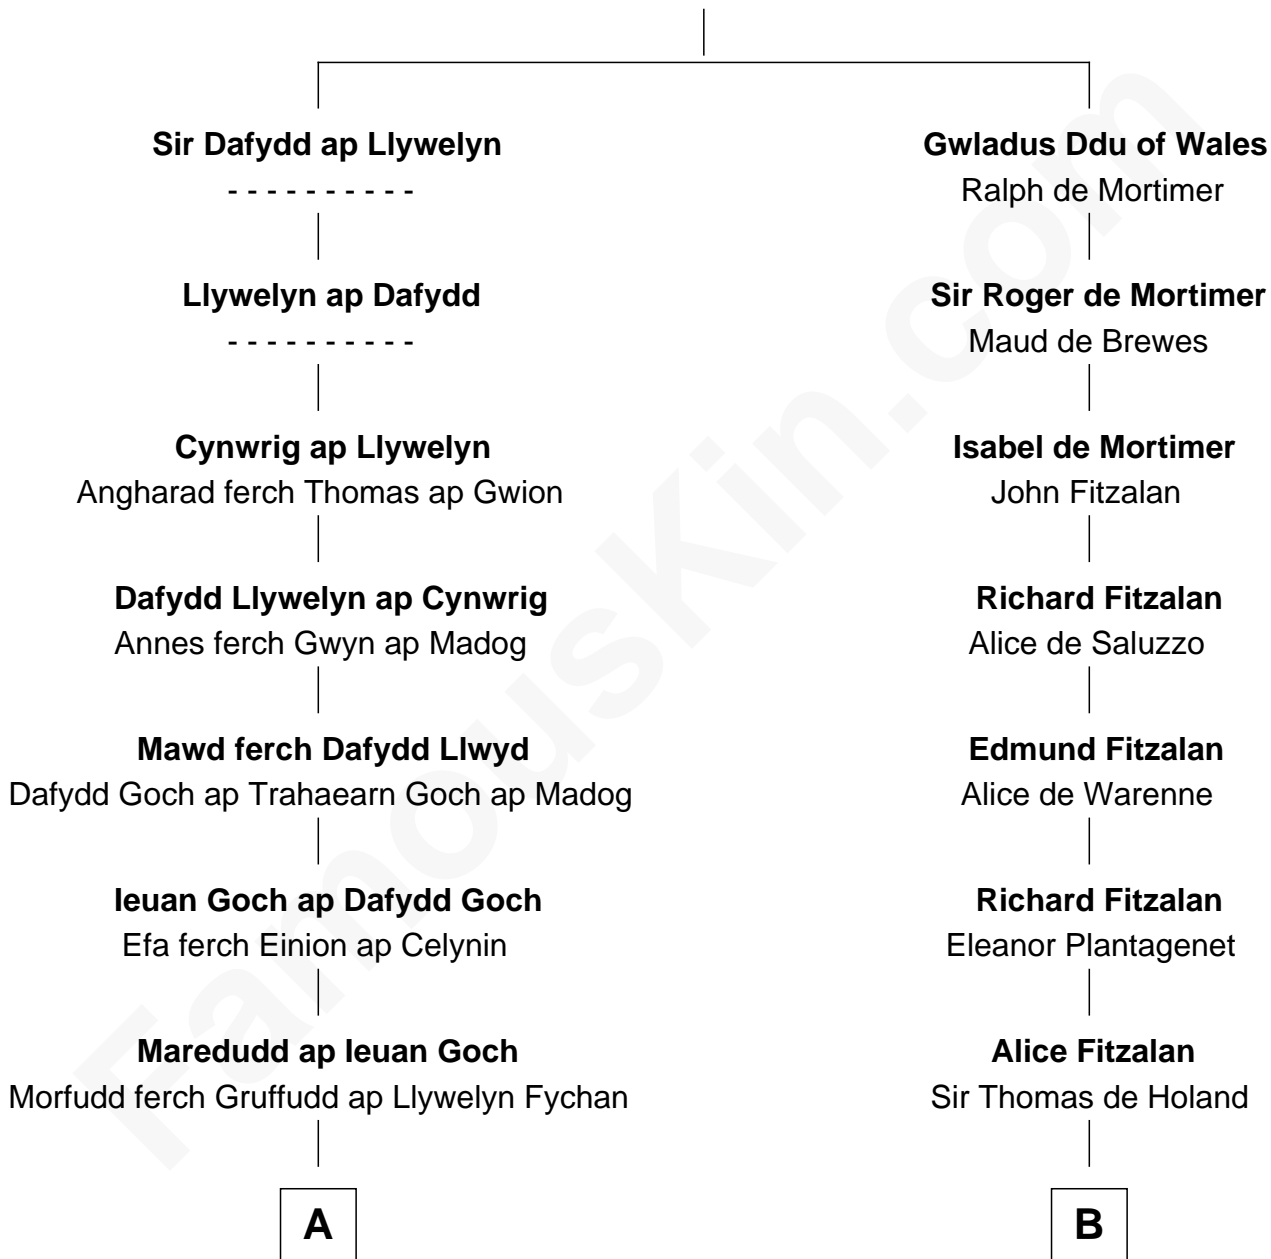

FamousKin.com

Relationship Chart of Elihu Yale

Benefactor and Namesake of Yale College

16th cousin 4 times removed of

William Woodbridge
2nd Governor of Michigan

Llywelyn ap Iorwerth
Joan Plantagenet

C

Rev. Ephraim Woodbridge

Hannah Morgan

Dr. Dudley Woodbridge

Sarah Sheldon

Dudley Woodbridge

Lucy Backus

William Woodbridge

2nd Governor of Michigan

FamousKin.com