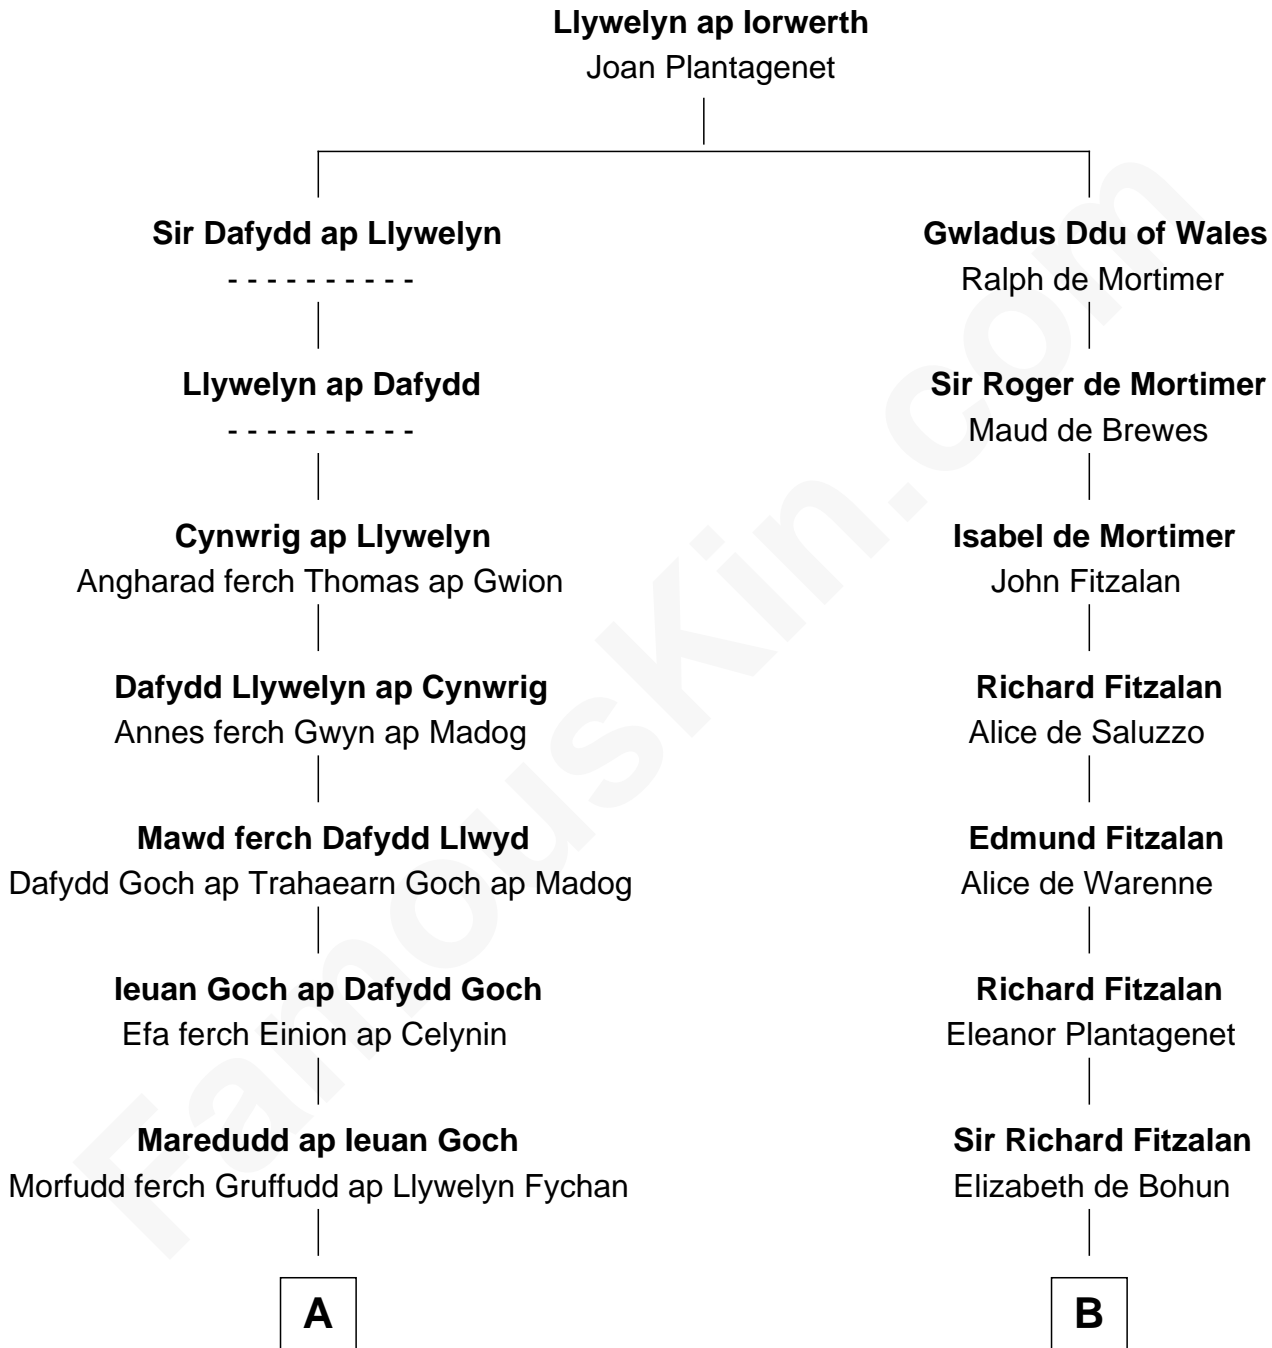

FamousKin.com

Relationship Chart of

Elihu Yale

Benefactor and Namesake of Yale College

12th cousin 4 times removed of

Catherine Howard

5th Wife of King Henry VIII

A

Lleucu ferch Maredudd

Gruffudd ap Cynwrig ap Bleddyn Llwyd

Dafydd Llwyd ap Gruffudd

Gwen ferch Gruffudd Goch ap Ieuan

Dyddgu ferch Dafydd Llwyd

Llywelyn ap Gruffudd Llwyd ap Robin

Maredudd Llwyd ap Llywelyn