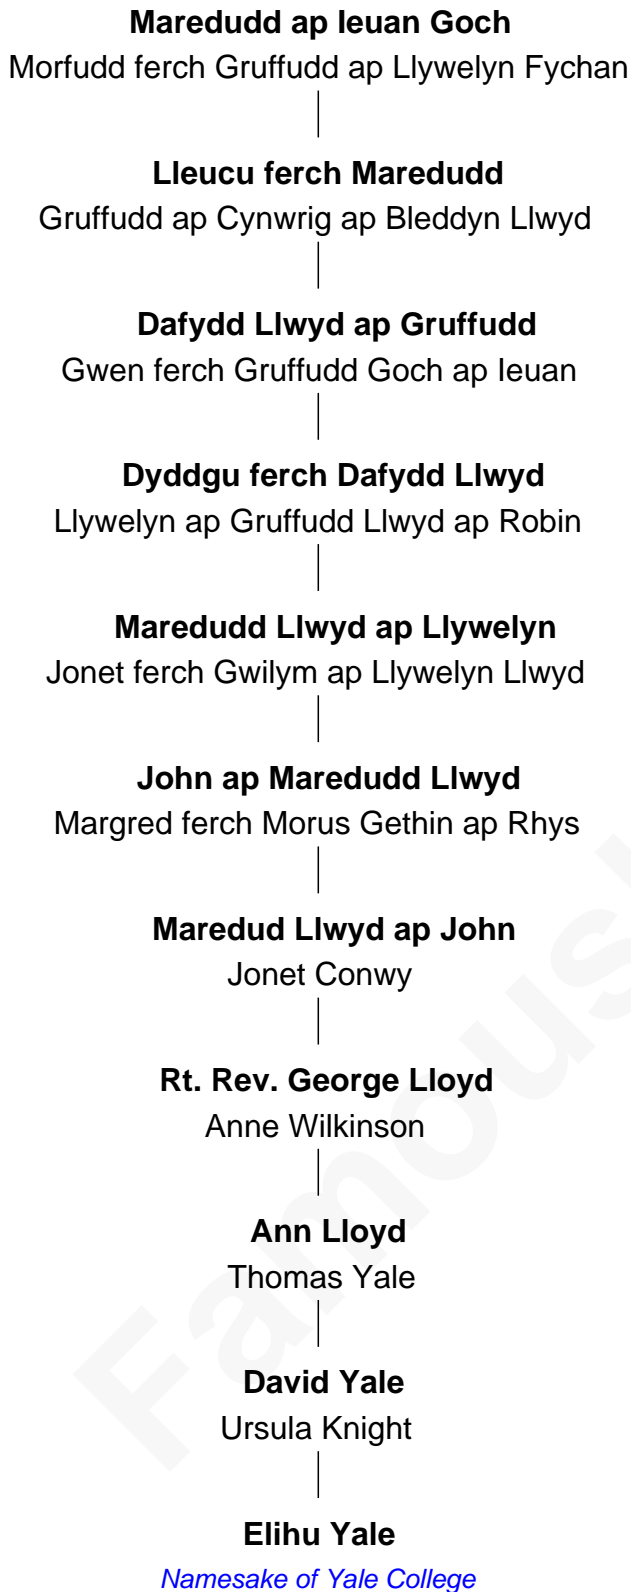

FamousKin.com

Relationship Chart of

Elihu Yale

Benefactor and Namesake of Yale College

17th cousin 4 times removed of

Steve McQueen
Movie Actor

John, King of England

not married
Clemence - - - - -

Edward II, King of England
Isabella of France

Cynwrig ap Llywelyn
Angharad ferch Thomas ap Gwion

Edward III, King of England
Philippa of Hainault

Dafydd Llywelyn ap Cynwrig
Annes ferch Gwyn ap Madog

Edmund of Langley
Isabella of Castile

Mawd ferch Dafydd Llwyd
Dafydd Goch ap Trahaearn Goch ap Madog

Richard of York
Anne de Mortimer

Ieuan Goch ap Dafydd Goch
Efa ferch Einion ap Celynin

Sir Richard Plantagenet
Cecily Neville

A

B

A

B

C

C

Harriet Susan Thornton

Alexander Bridgland

Martha A. Bridgland

Daniel T. Culbertson

Caroline Myrtle Culbertson

Lewis D. McQueen