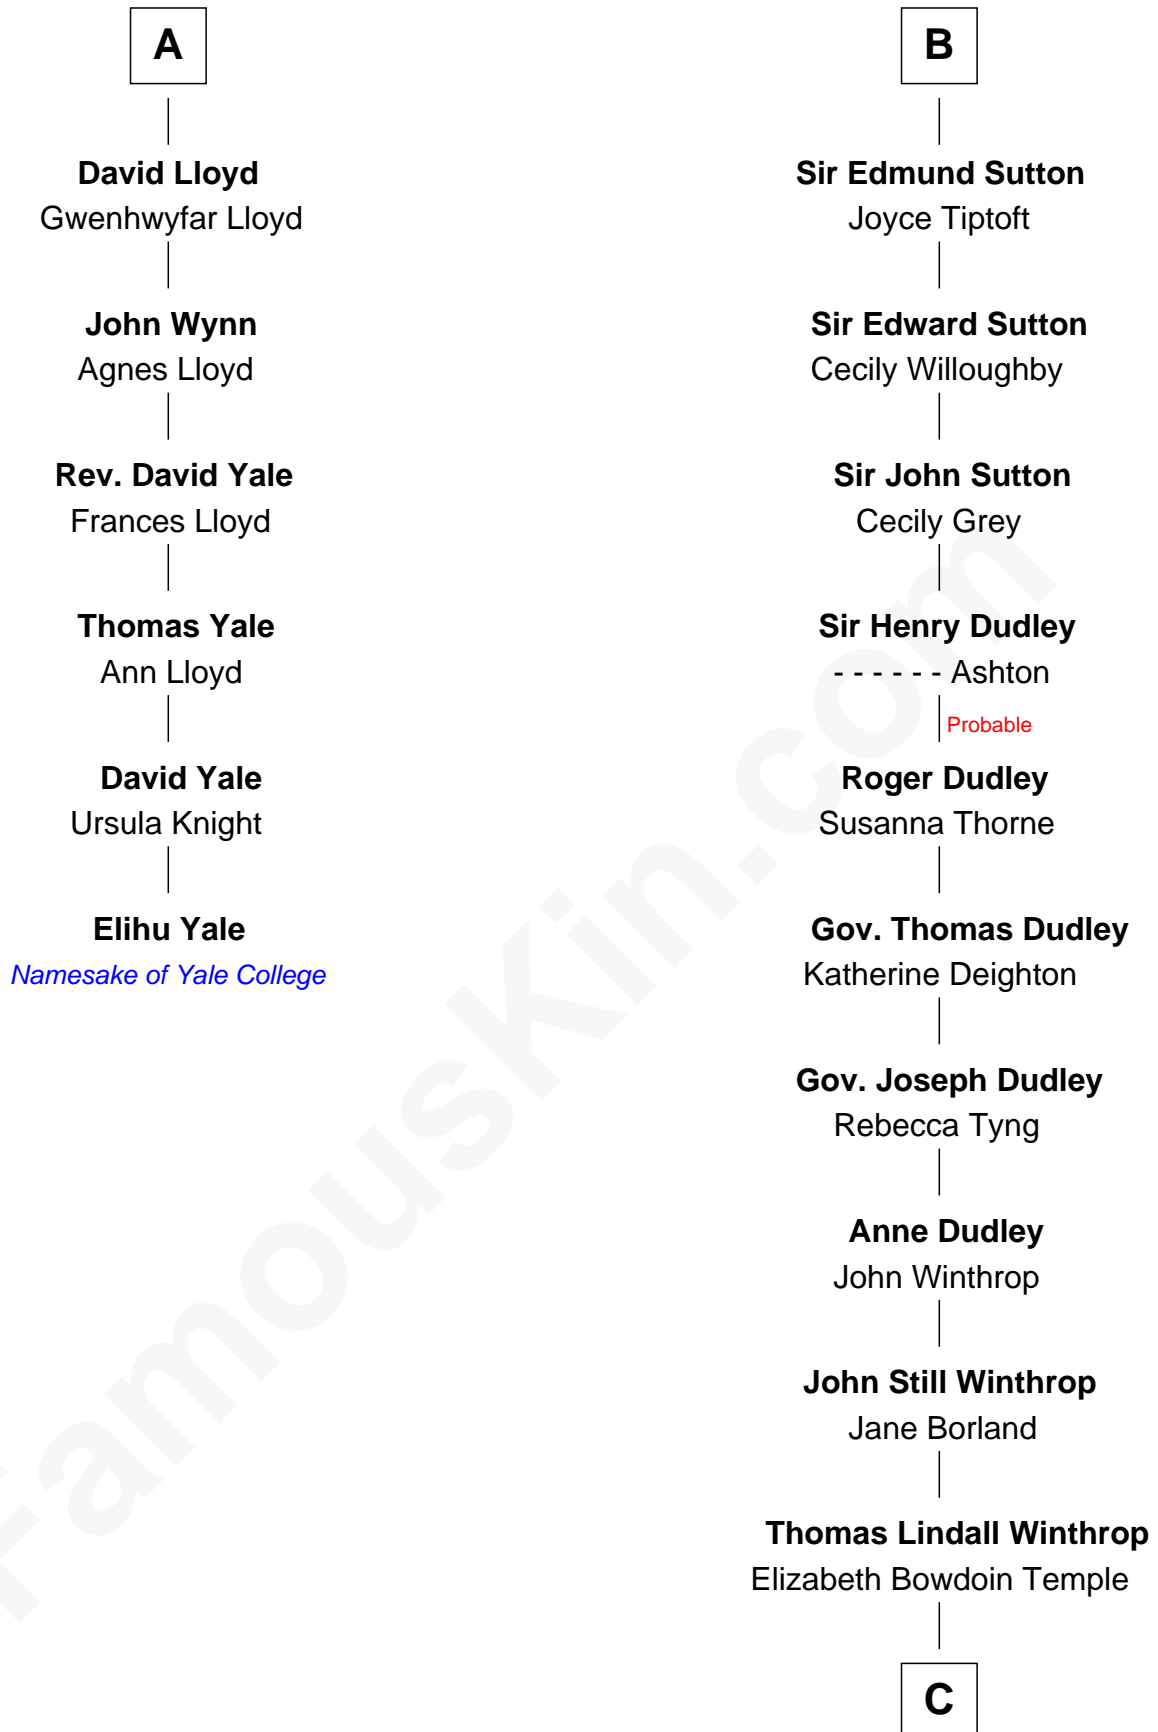

FamousKin.com

Relationship Chart of

Elihu Yale

Benefactor and Namesake of Yale College

12th cousin 9 times removed of

John Kerry

68th U.S. Secretary of State

C

Robert Charles Winthrop
Elizabeth Cabot Blanchard

Robert Charles Winthrop
Elizabeth Mason

Margaret Tyndal Winthrop
James Grant Forbes

Rosemary Isabel Forbes
Richard John Kerry

John Kerry

68th U.S. Secretary of State