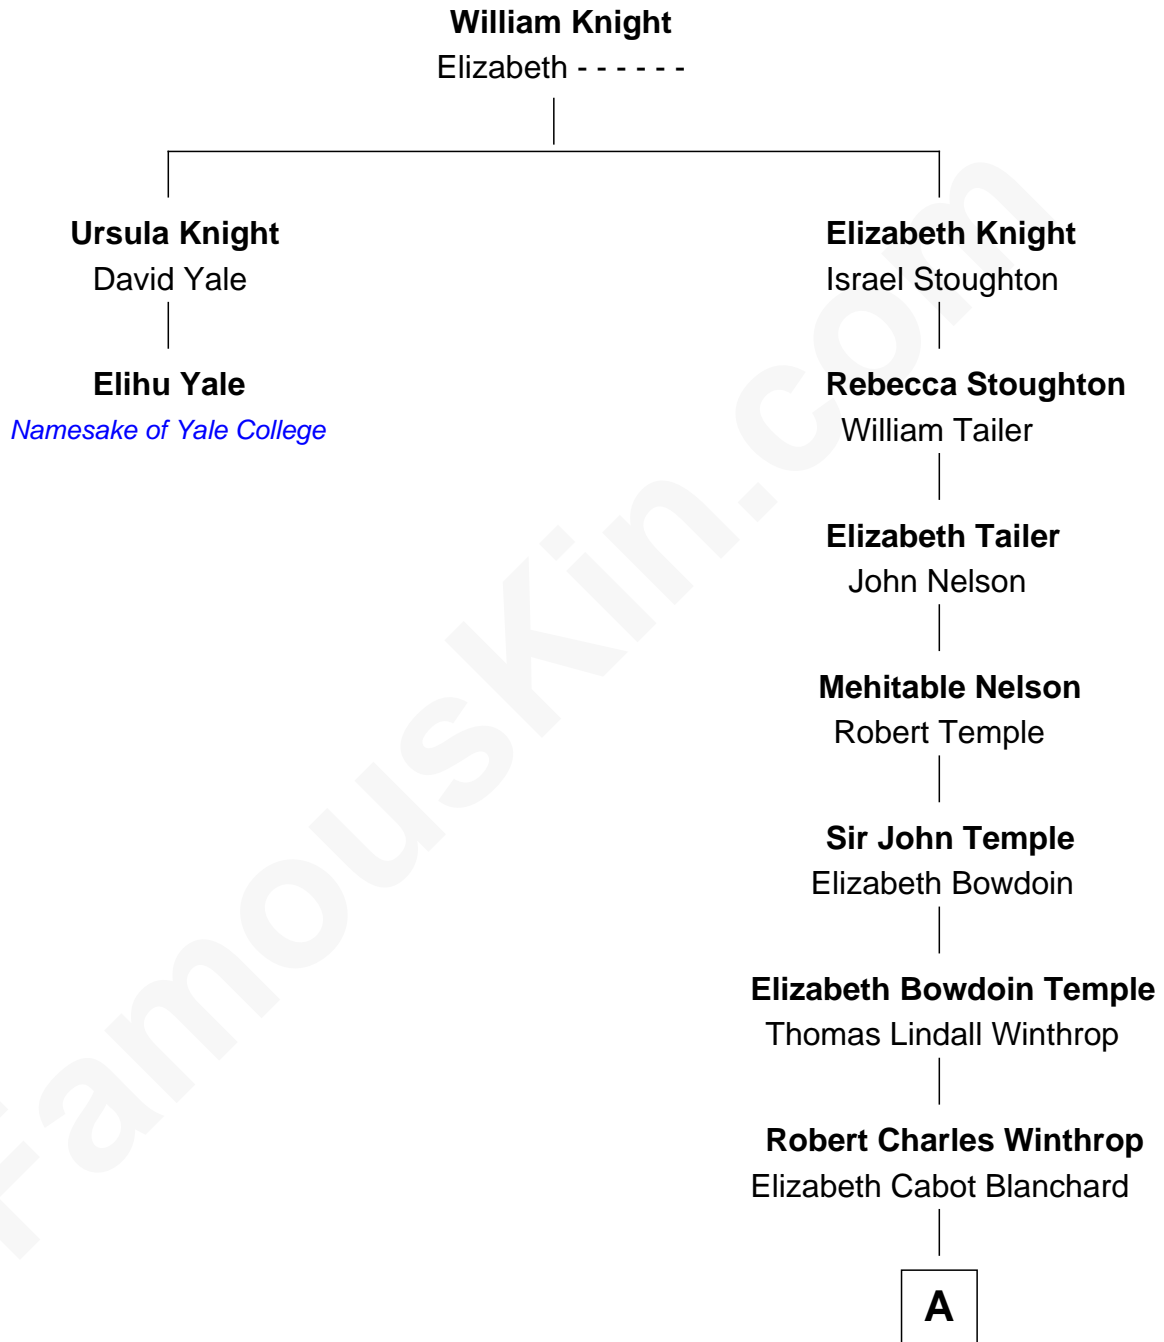

FamousKin.com

Relationship Chart of

Elihu Yale

Benefactor and Namesake of Yale College

1st cousin 9 times removed of

John Kerry

68th U.S. Secretary of State

A

Robert Charles Winthrop

Elizabeth Mason

Margaret Tyndal Winthrop

James Grant Forbes

Rosemary Isabel Forbes

Richard John Kerry

John Kerry

68th U.S. Secretary of State