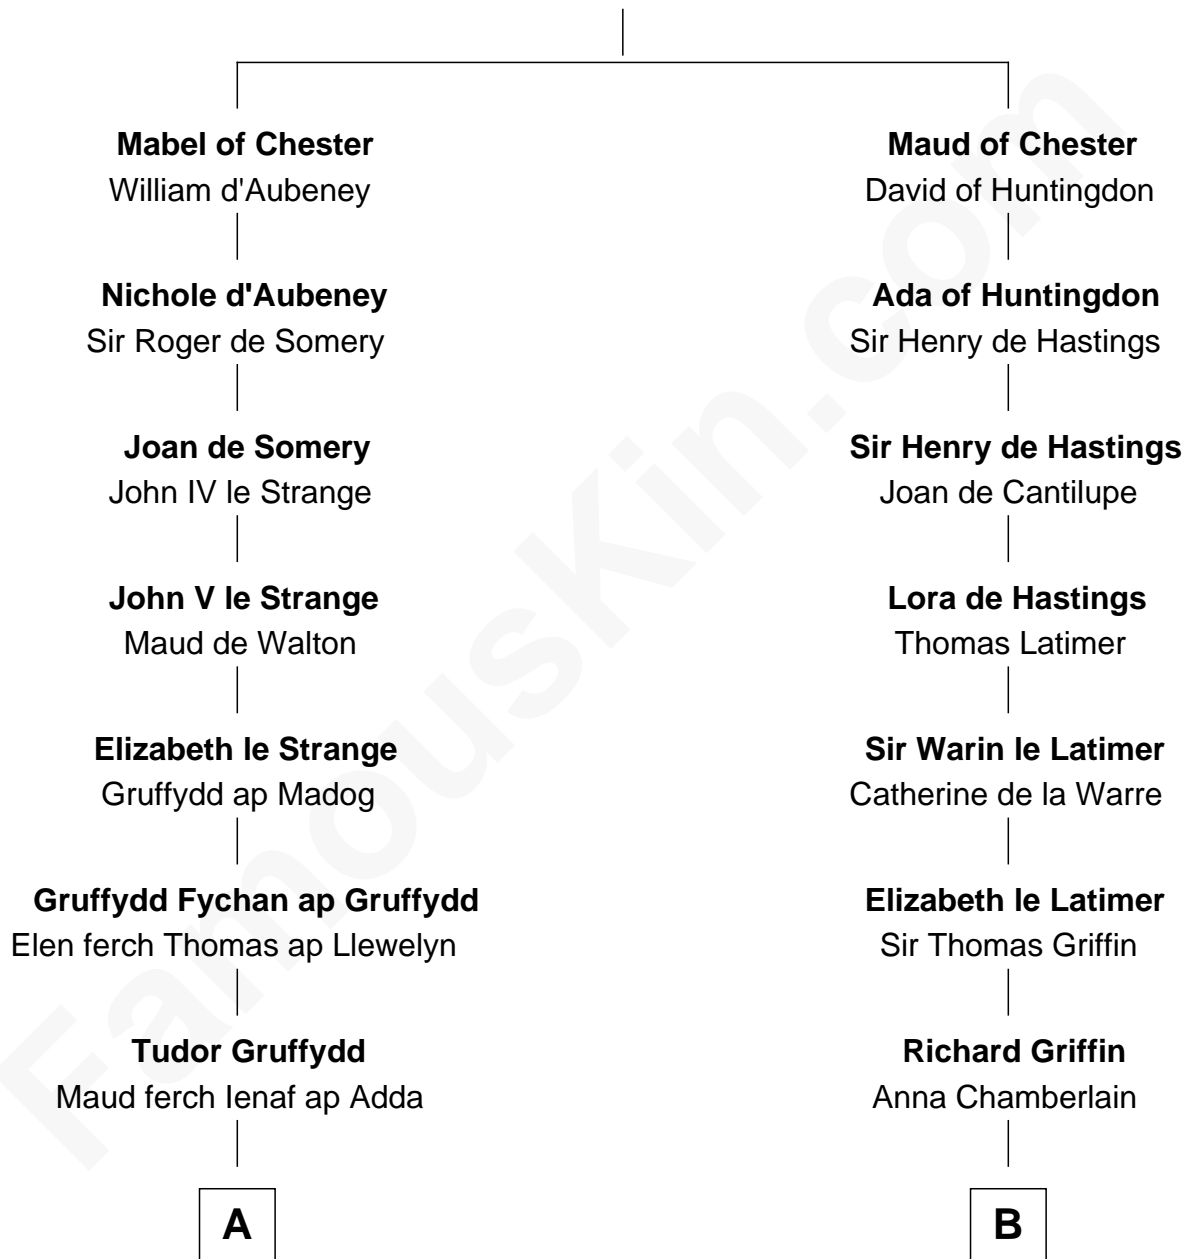

## Relationship Chart of

### Elihu Yale

*Benefactor and Namesake of Yale College*

**14th cousin 3 times removed of**

**James Bowdoin**

*2nd Governor of Massachusetts*

**Hugh de Kevelioc**  
Bertrade de Montfort

**A**

**Lowri ferch Twdr**  
Gruffyd ap Einion

**Elisau ap Gruffydd**  
Margaret ferch Jenkyn

**David Lloyd**  
Gwenhwyfar Lloyd

**John Wynn**  
Agnes Lloyd

**Rev. David Yale**  
Frances Lloyd

**Thomas Yale**  
Ann Lloyd

**David Yale**  
Ursula Knight

**Elihu Yale**  
*Namesake of Yale College*