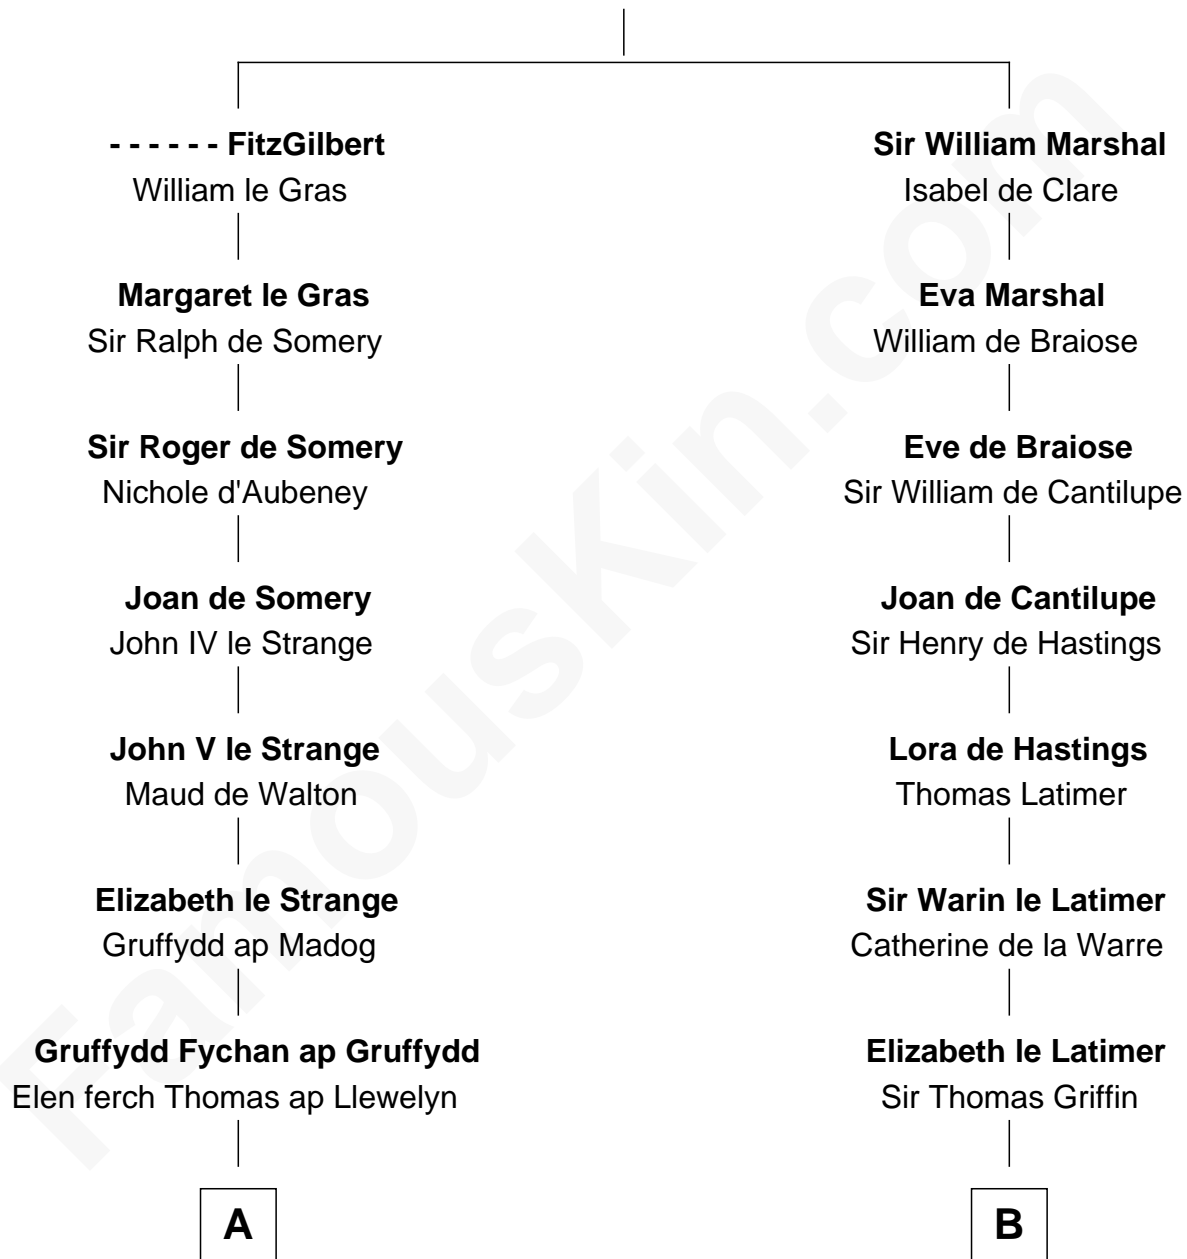

FamousKin.com

Relationship Chart of

Elihu Yale

Benefactor and Namesake of Yale College

15th cousin 3 times removed of

James Bowdoin

2nd Governor of Massachusetts

John FitzGilbert
Sybilla of Salisbury

C

—
Hannah Pordage

James Bowdoin

—
James Bowdoin

2nd Governor of Massachusetts

FamousKin.com