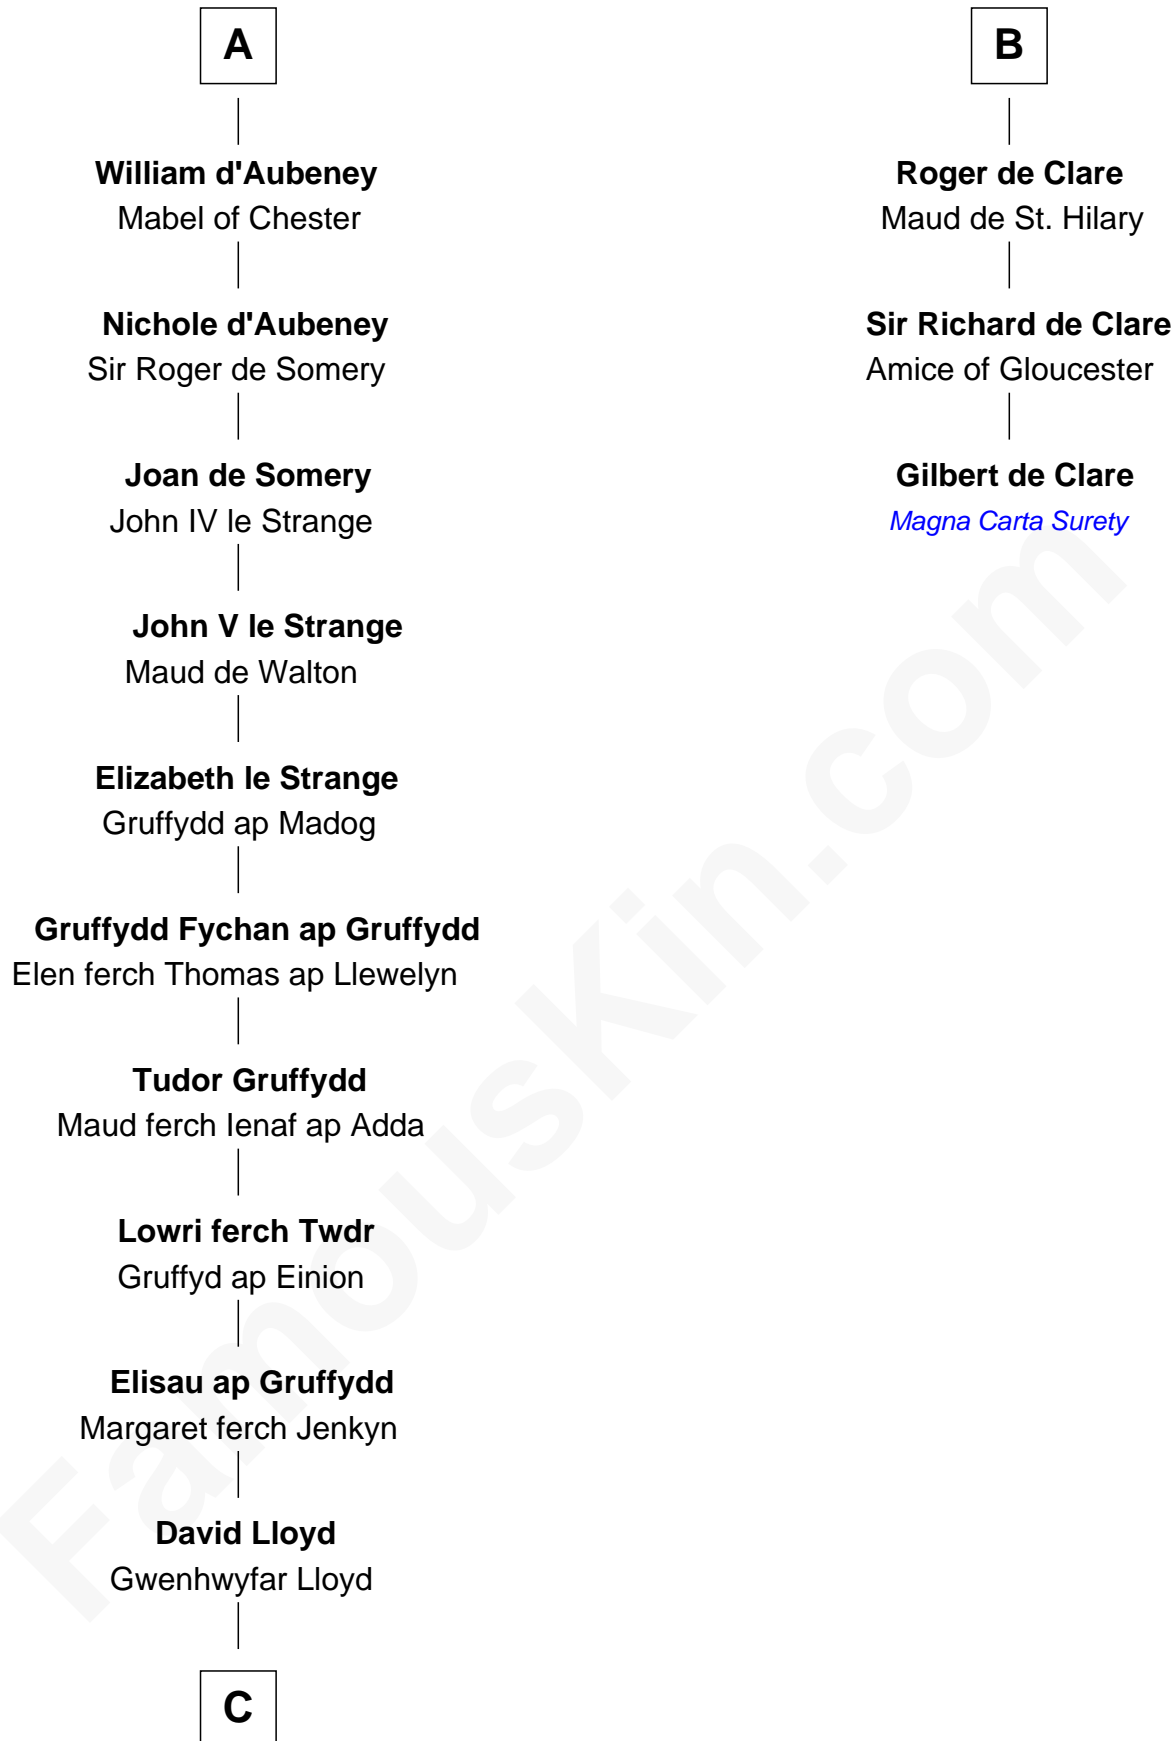

FamousKin.com

Relationship Chart of

Elihu Yale

Benefactor and Namesake of Yale College

9th cousin 12 times removed of

Gilbert de Clare
Magna Carta Surety

C

—
John Wynn
Agnes Lloyd