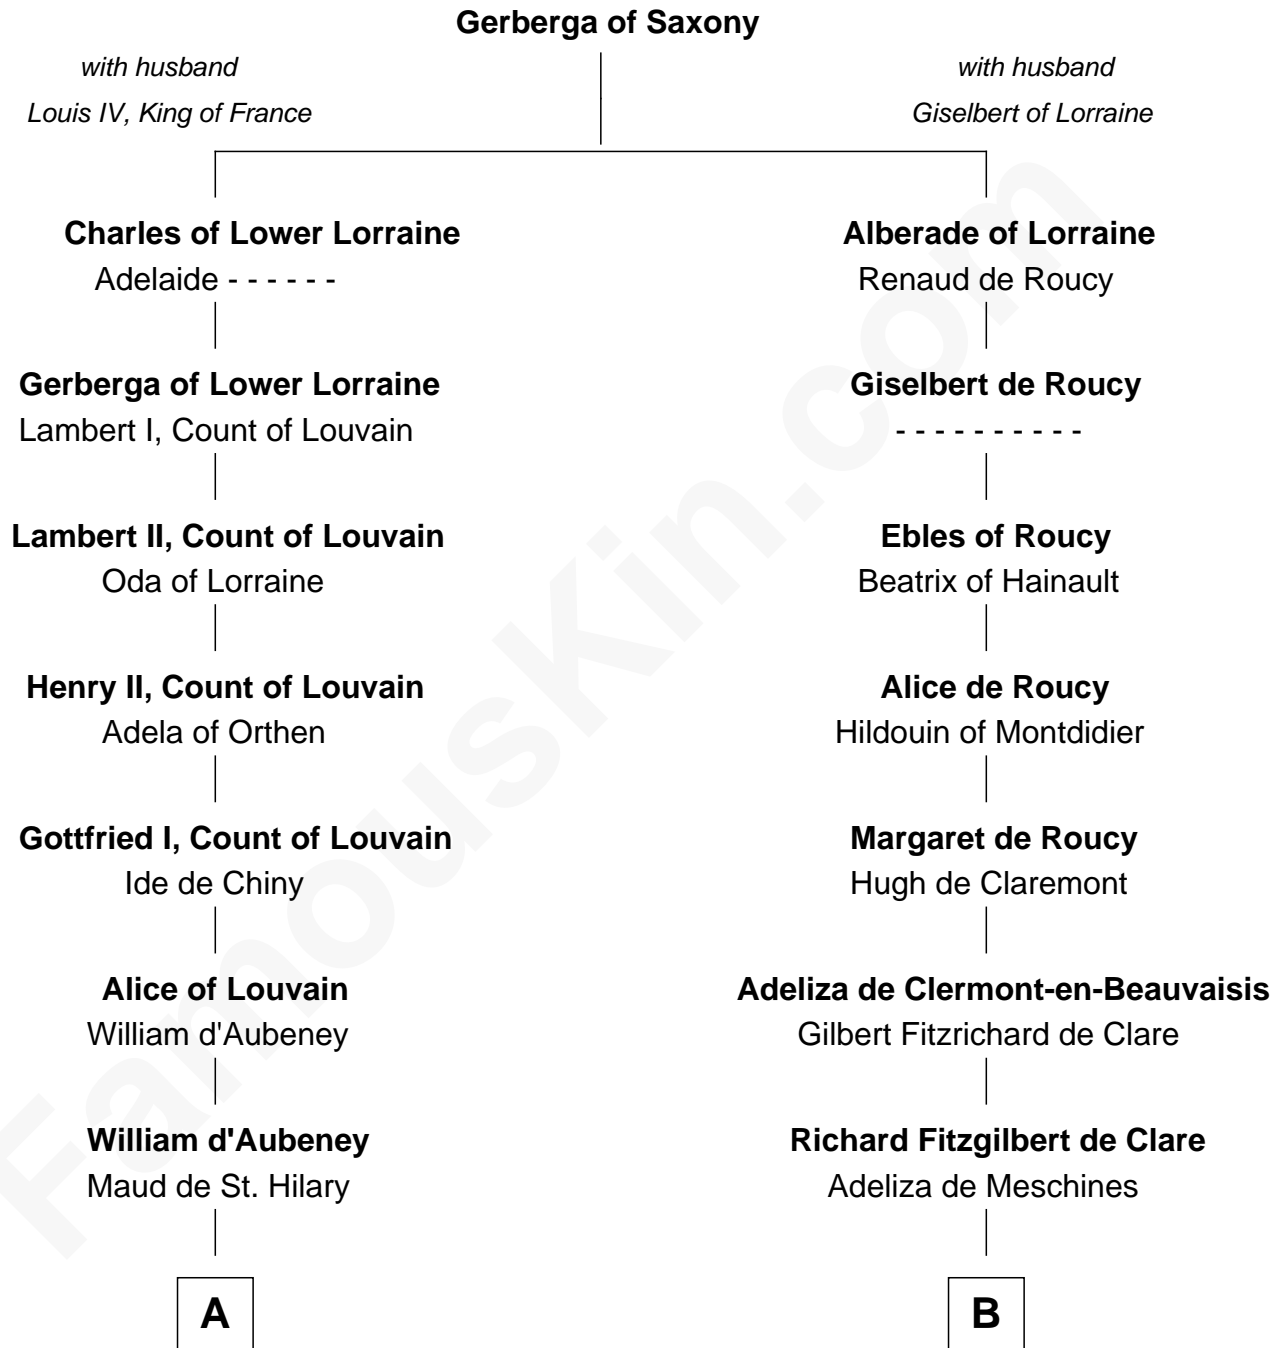

FamousKin.com

Relationship Chart of

Elihu Yale

Benefactor and Namesake of Yale College

9th cousin 12 times removed of

Gilbert de Clare
Magna Carta Surety

C

—
John Wynn
Agnes Lloyd