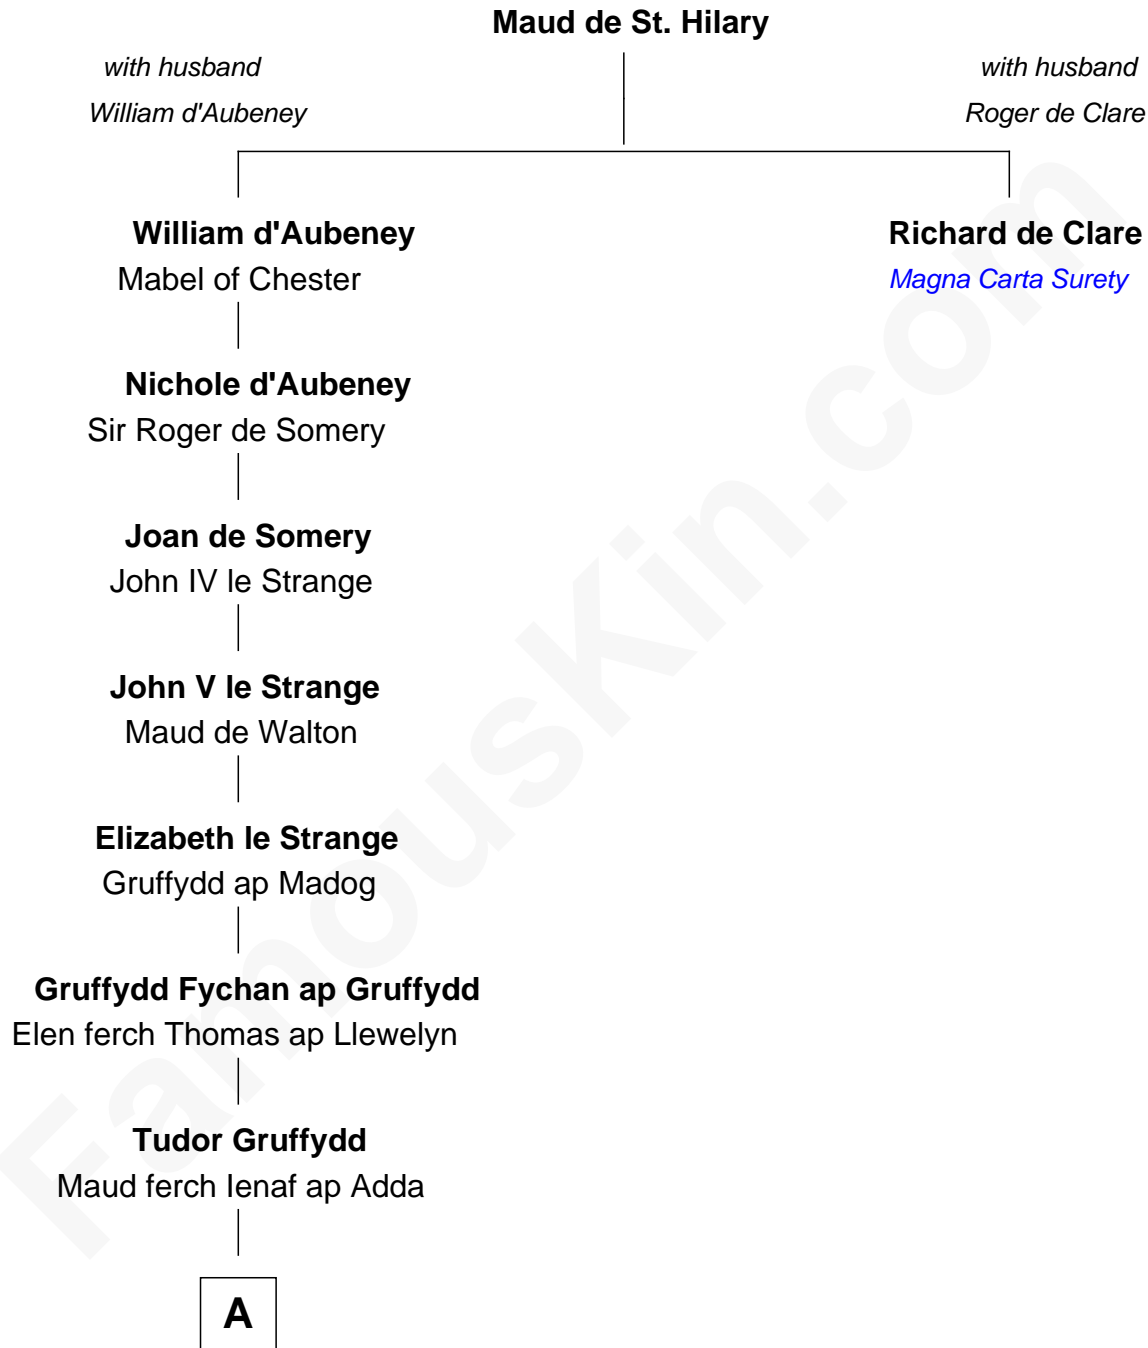

FamousKin.com

Relationship Chart of

Elihu Yale

Benefactor and Namesake of Yale College

12th great-grandnephew of

Richard de Clare
Magna Carta Surety

A

—
Lowri ferch Twdr

Gruffyd ap Einion

—
Elisau ap Gruffydd

Margaret ferch Jenkyn

—
David Lloyd

Gwenhwyfar Lloyd

—
John Wynn

Agnes Lloyd

—
Rev. David Yale