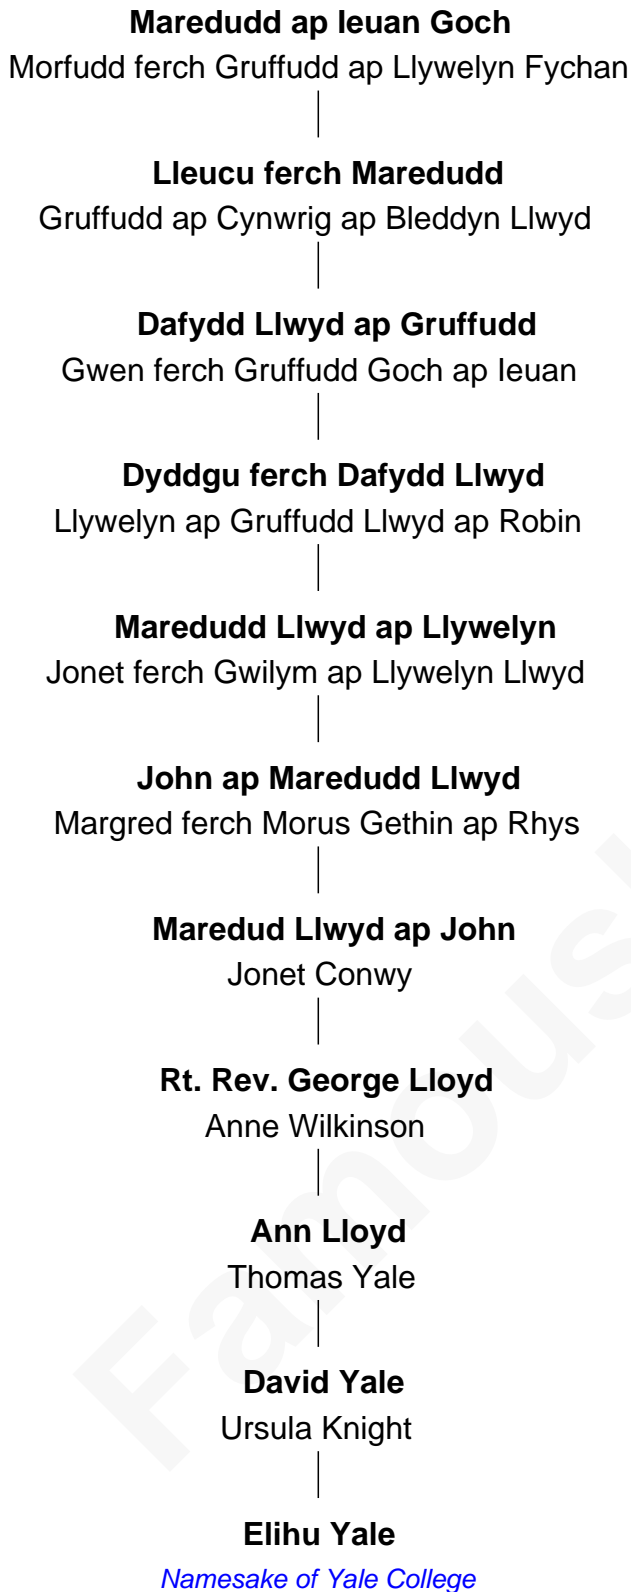

FamousKin.com

Relationship Chart of

Elihu Yale

Benefactor and Namesake of Yale College

17th cousin 4 times removed of

Alan Ladd
Movie Actor

John, King of England

not married
Clemence -----

Cynwrig ap Llywelyn
Angharad ferch Thomas ap Gwion

Sir Robert Howard
Margaret de Scales

Dafydd Llywelyn ap Cynwrig
Annes ferch Gwyn ap Madog

Sir John Howard
Margaret de Plaiz

Mawd ferch Dafydd Llwyd
Dafydd Goch ap Trahaearn Goch ap Madog

Sir John Howard
Joan Walton

Ieuan Goch ap Dafydd Goch
Efa ferch Einion ap Celynin

Elizabeth Howard
Sir John de Vere

A

B

A

B

C

|
Sylvia Americana Sumner

Abram Shotwell

|
Nancy Shotwell

Alvaro Ladd

|
Oscar F. Ladd

Julia Henrietta Meigs

|
Alan Harwood Ladd

Selina Raleigh