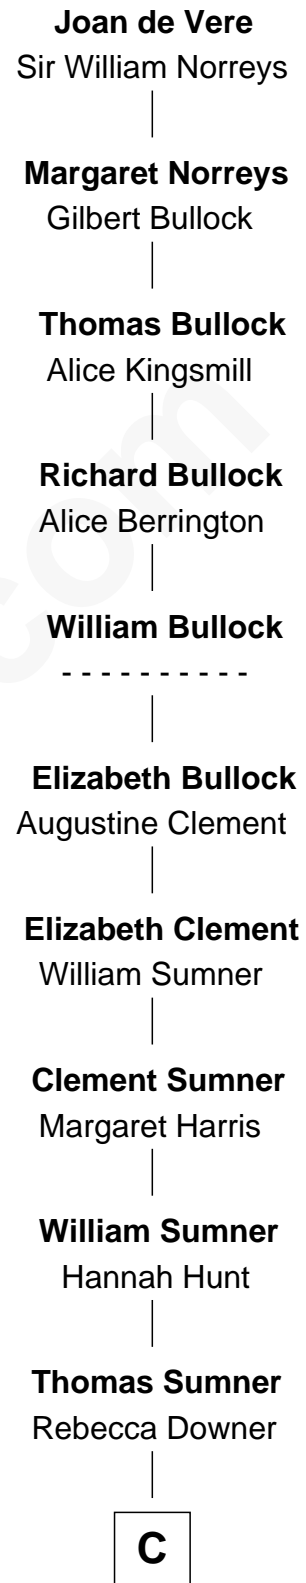

with wife
Isabelle of Angoulême

Joan Plantagenet
Llywelyn ap Iorwerth

Sir Richard of Cornwall
Joan -----

Sir Dafydd ap Llywelyn

Joan of Cornwall
Sir John Howard

Llywelyn ap Dafydd

Sir John Howard
Alice de Bois

Cynwrig ap Llywelyn
Angharad ferch Thomas ap Gwion

Sir Robert Howard
Margaret de Scales

Dafydd Llywelyn ap Cynwrig
Annes ferch Gwyn ap Madog

Sir John Howard
Margaret de Plaiz

Mawd ferch Dafydd Llwyd
Dafydd Goch ap Trahaearn Goch ap Madog

Sir John Howard
Joan Walton

Ieuan Goch ap Dafydd Goch
Efa ferch Einion ap Celynin

Elizabeth Howard
Sir John de Vere

A

B

A

B

C

|
Sylvia Americana Sumner

Abram Shotwell

|
Nancy Shotwell

Alvaro Ladd

|
Oscar F. Ladd

Julia Henrietta Meigs

|
Alan Harwood Ladd

Selina Raleigh