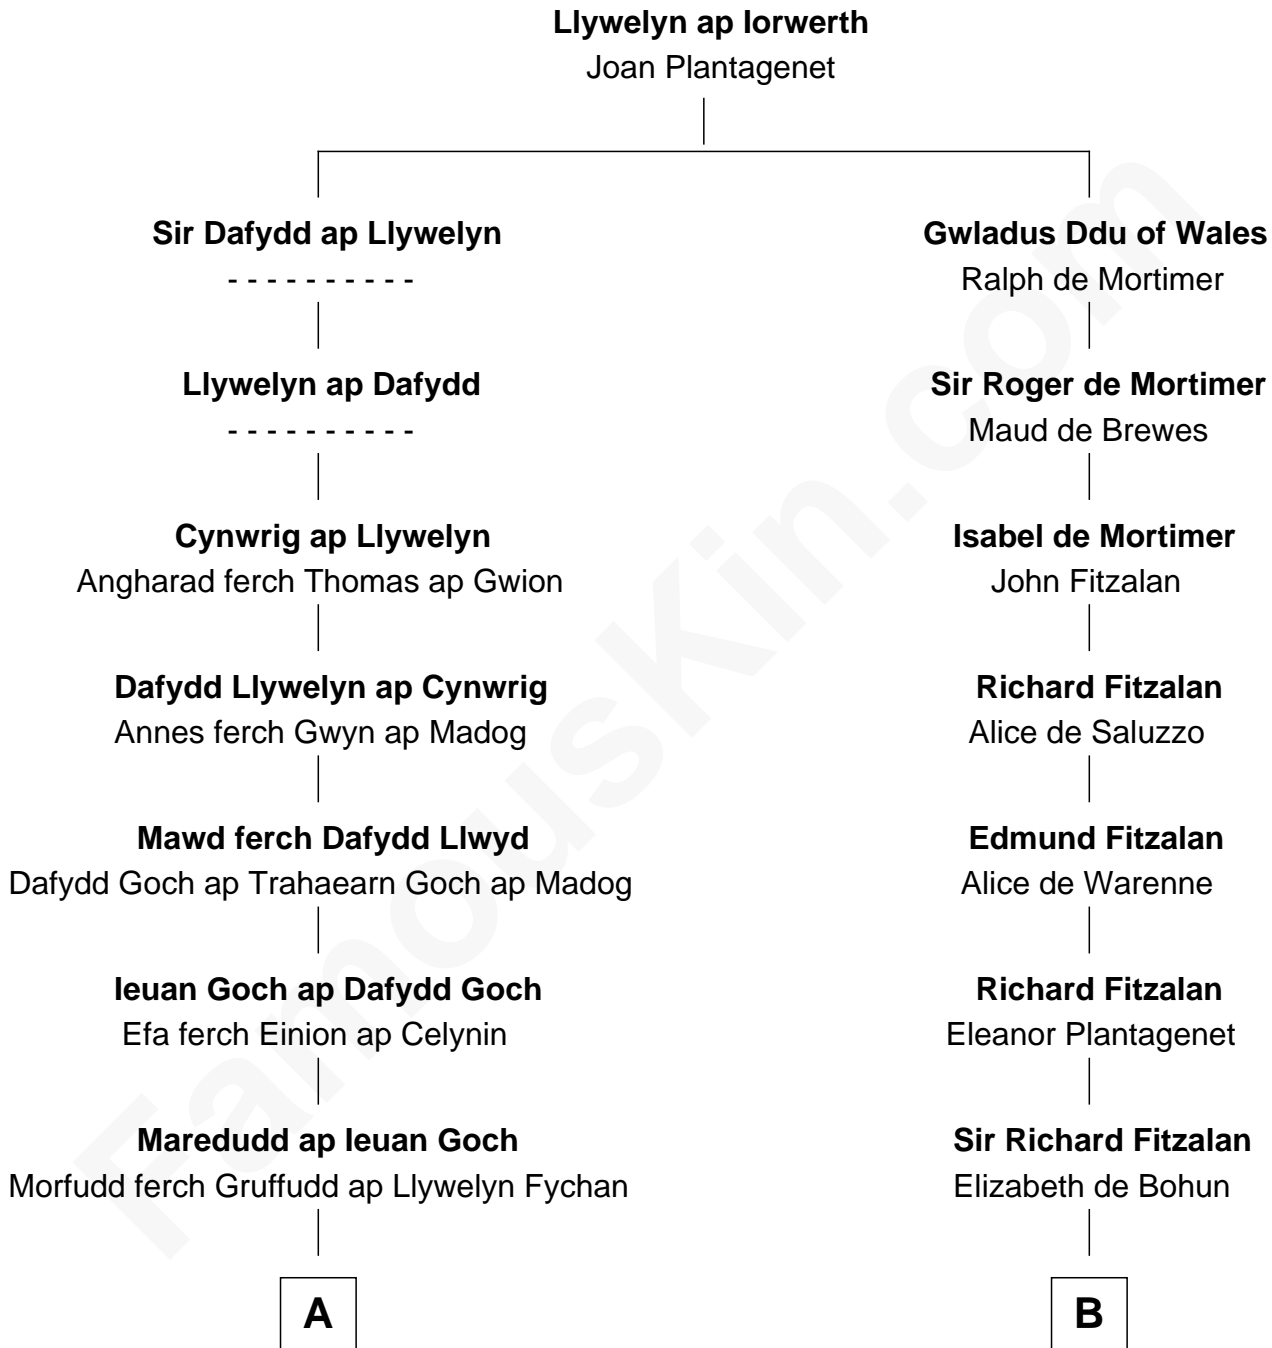

FamousKin.com

Relationship Chart of

Elihu Yale

Benefactor and Namesake of Yale College

16th cousin 4 times removed of

Thomas Jefferson

3rd U.S. President and Signer of the Declaration of Independence

A

Lleucu ferch Maredudd

Gruffudd ap Cynwrig ap Bleddyn Llwyd

Dafydd Llwyd ap Gruffudd

Gwen ferch Gruffudd Goch ap Ieuan

Dyddgu ferch Dafydd Llwyd

Llywelyn ap Gruffudd Llwyd ap Robin

Maredudd Llwyd ap Llywelyn