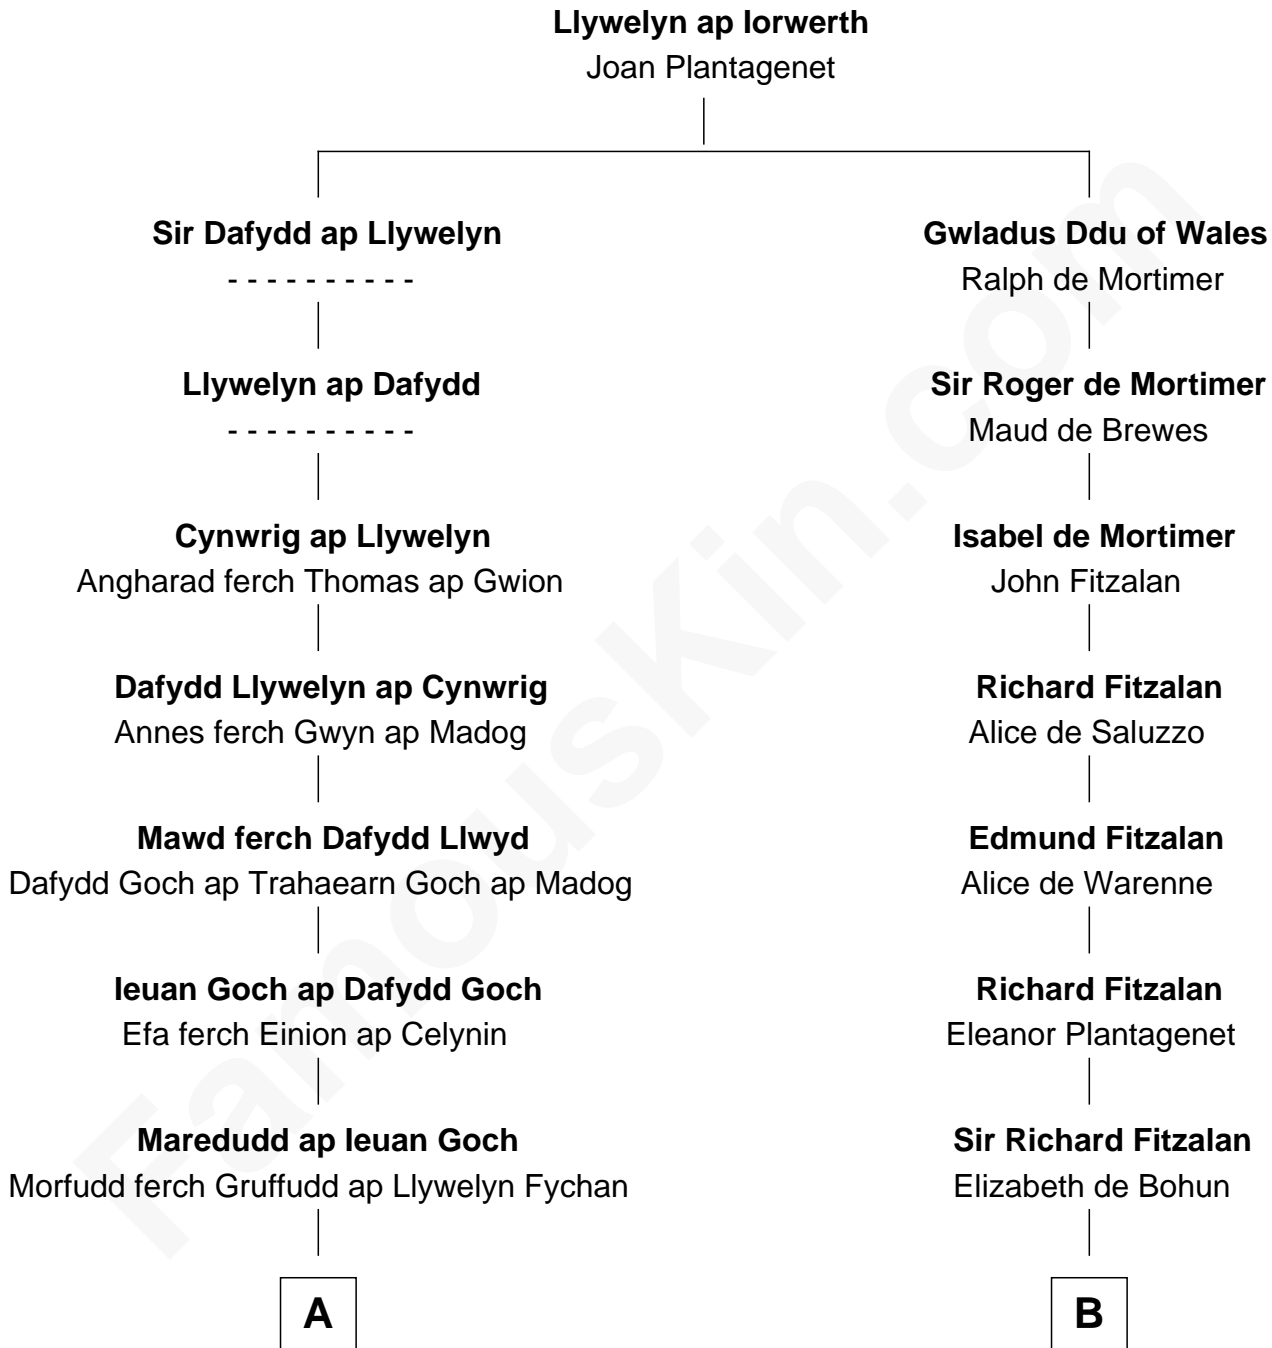

FamousKin.com

Relationship Chart of

Elihu Yale

Benefactor and Namesake of Yale College

16th cousin 5 times removed of

John Marshall

4th Chief Justice of the U.S. Supreme Court

A

Lleucu ferch Maredudd

Gruffudd ap Cynwrig ap Bleddyn Llwyd

Dafydd Llwyd ap Gruffudd

Gwen ferch Gruffudd Goch ap Ieuan

Dyddgu ferch Dafydd Llwyd

Llywelyn ap Gruffudd Llwyd ap Robin

Maredudd Llwyd ap Llywelyn