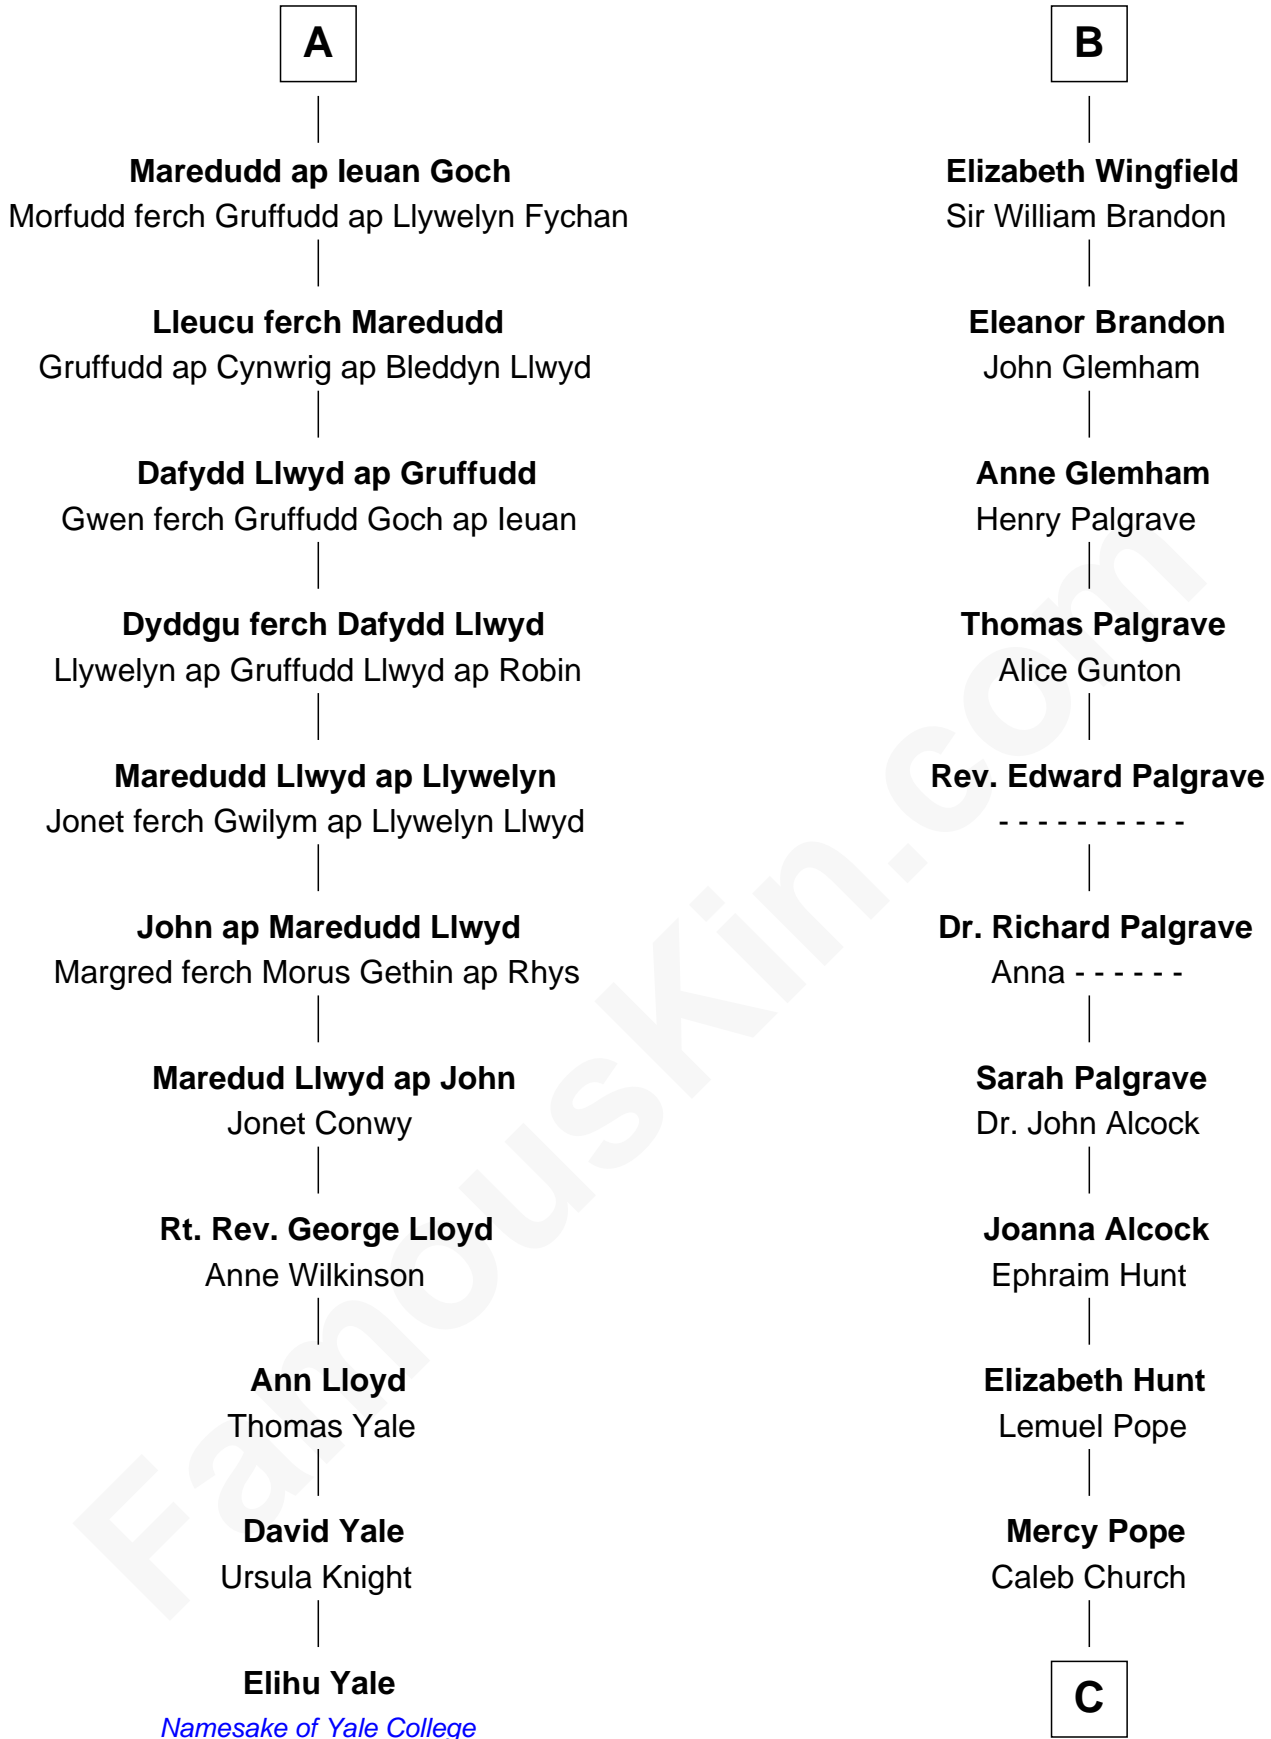

Sir Robert Goushill

Ieuan Goch ap Dafydd Goch

Efa ferch Einion ap Celynin

Elizabeth Goushill

Sir Robert Wingfield

A

B

C

Joseph Church

Deborah Perry

Deborah P. Church

Warren Delano

Warren Delano

Catharine Robbins Lyman

Sara Delano

James Roosevelt