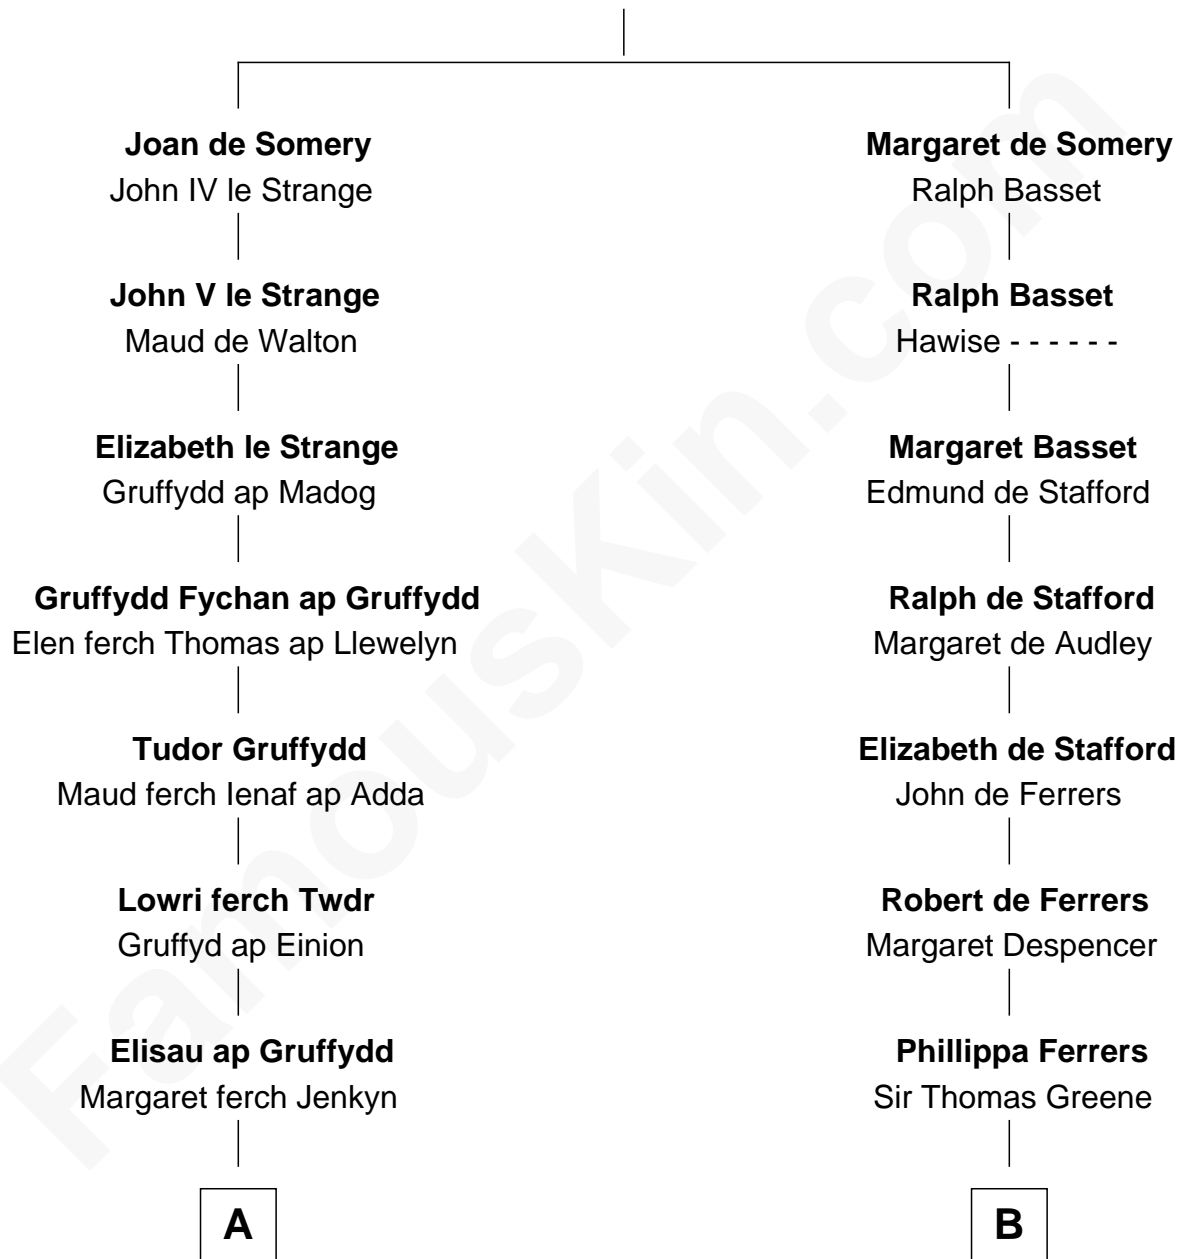

## Relationship Chart of

### Elihu Yale

*Benefactor and Namesake of Yale College*

**12th cousin 8 times removed of**

### Melvil Dewey

*Inventor of the Dewey Decimal System*

**Sir Roger de Somery**

Nichole d'Aubenev

**C**

**Benjamin Cole**  
Martha Wightman

**Polly Cole**  
David Dewey

**Joel Dewey**  
Eliza Green