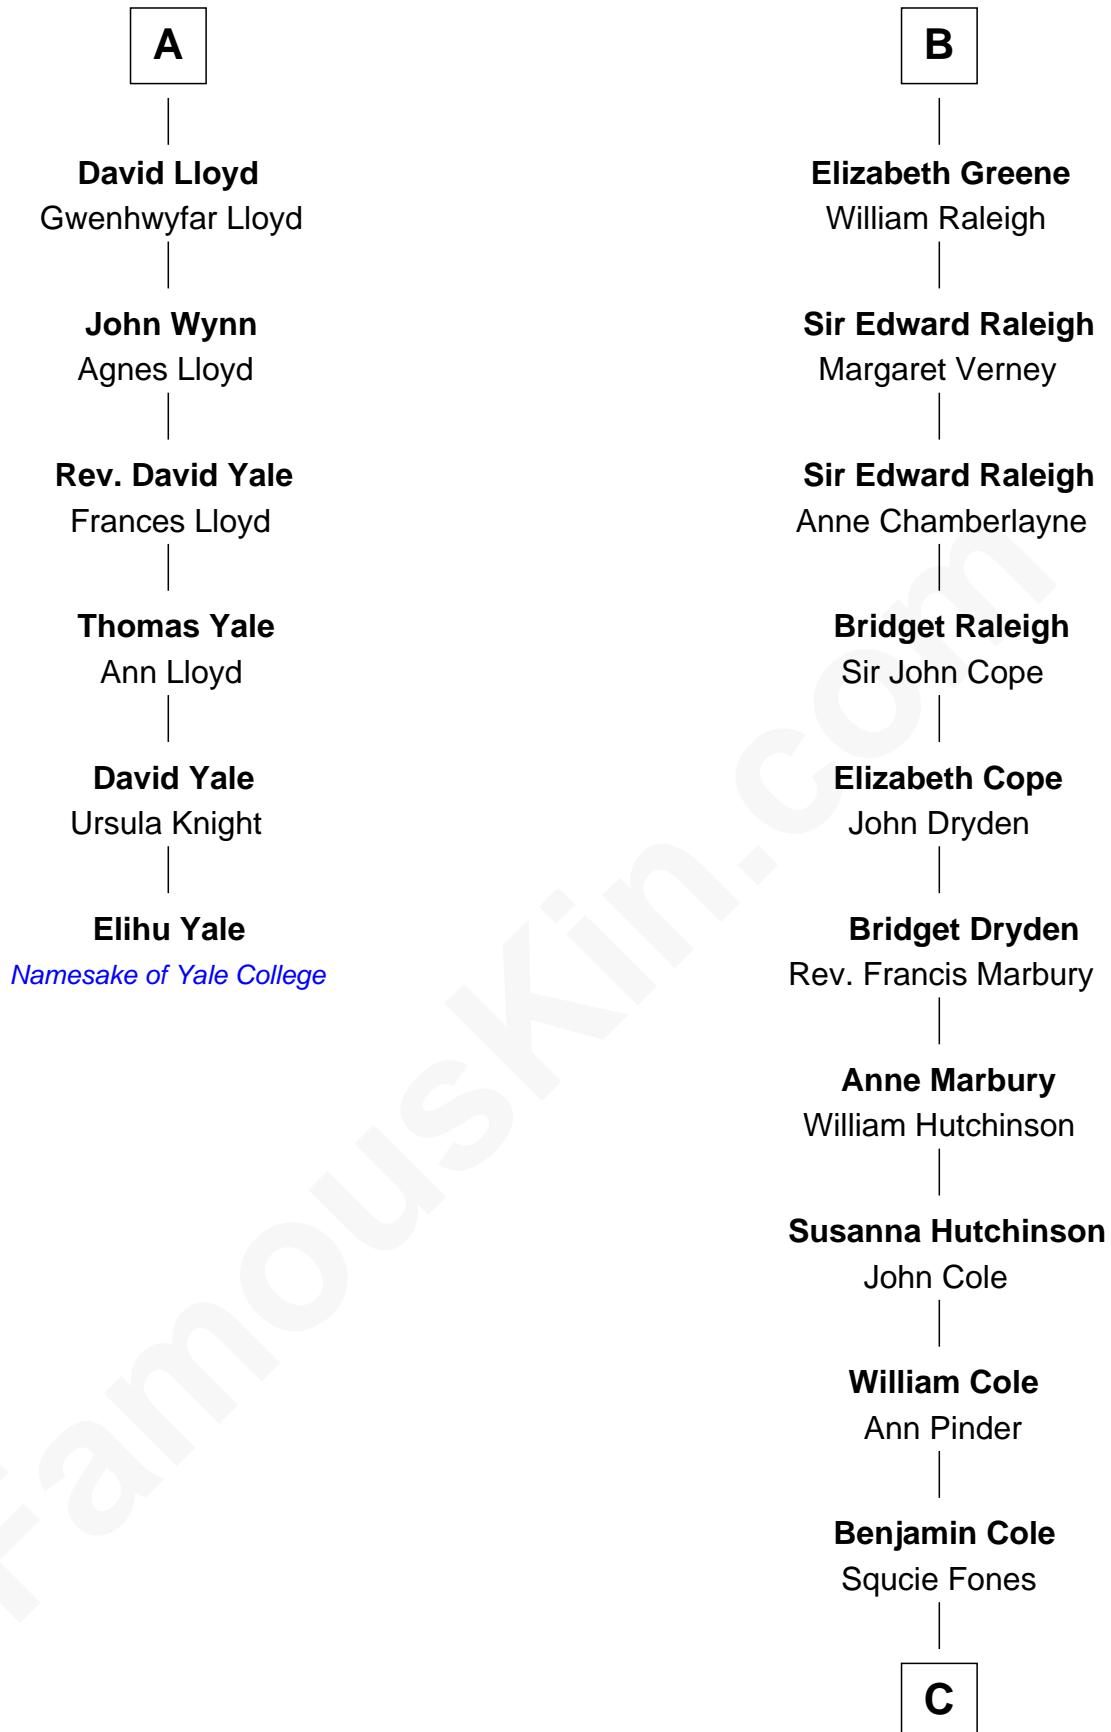

## Relationship Chart of

### Melvil Dewey

*Inventor of the Dewey Decimal System*

**Sir Roger de Somery**

Nichole d'Aubenev

**C**

**Benjamin Cole**  
Martha Wightman

**Polly Cole**  
David Dewey

**Joel Dewey**  
Eliza Green

**Melvil Dewey**  
*Dewey Decimal System*