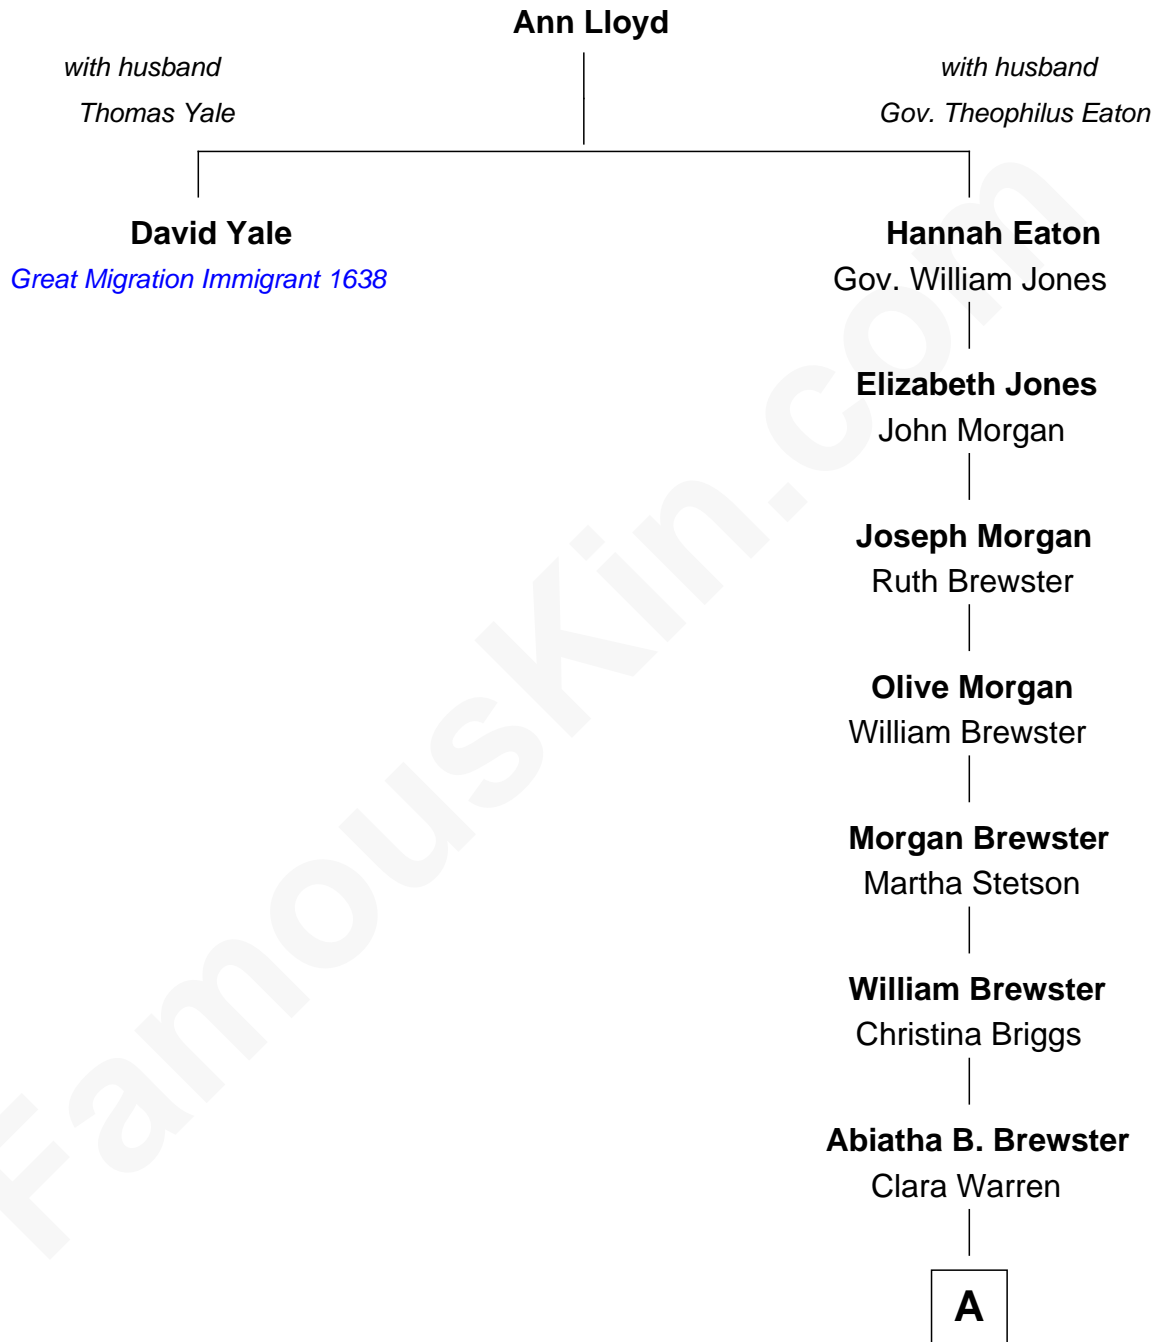

FamousKin.com Relationship Chart of

David Yale

(c1613 - 1690) *Great Migration Immigrant 1638*

6th great-granduncle of

Owen Brewster

54th Governor of Maine

A

William Edmund Brewster

Carrie S. Bridges

Owen Brewster

54th Governor of Maine

FamousKin.com