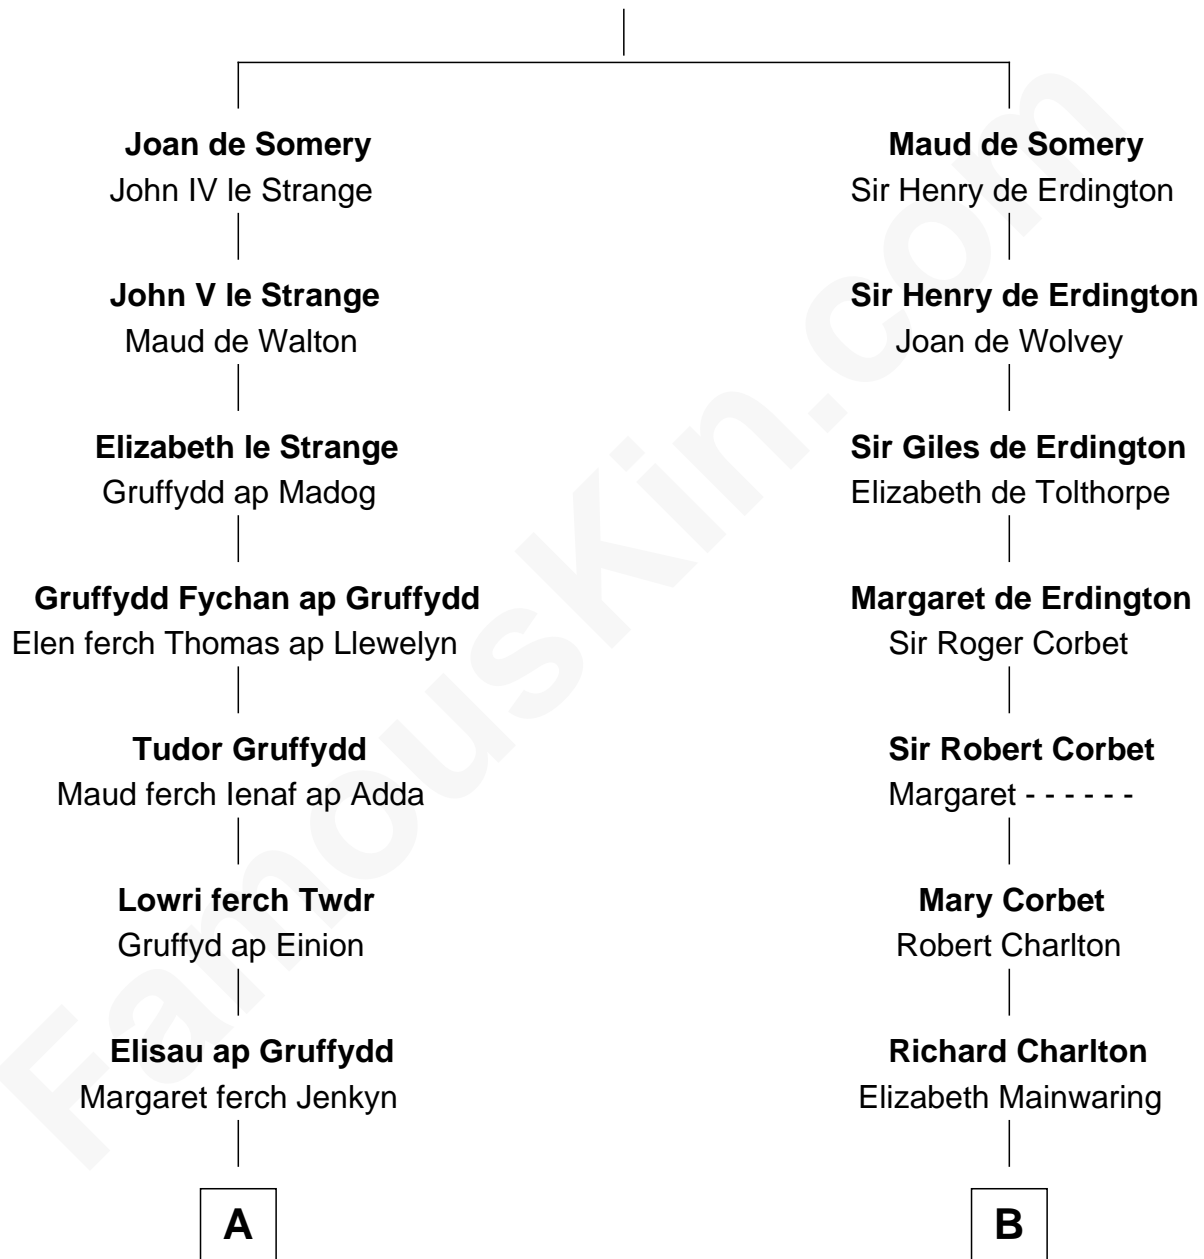

FamousKin.com

Relationship Chart of

David Yale

(c1613 - 1690) Great Migration Immigrant 1638

11th cousin 6 times removed of

John Davis

14th and 17th Governor of Massachusetts

Sir Roger de Somery

Nichole d'Aubenev

A

David Lloyd
Gwenhwyfar Lloyd

John Wynn
Agnes Lloyd

Rev. David Yale
Frances Lloyd

Thomas Yale
Ann Lloyd

David Yale

Great Migration Immigrant 1638