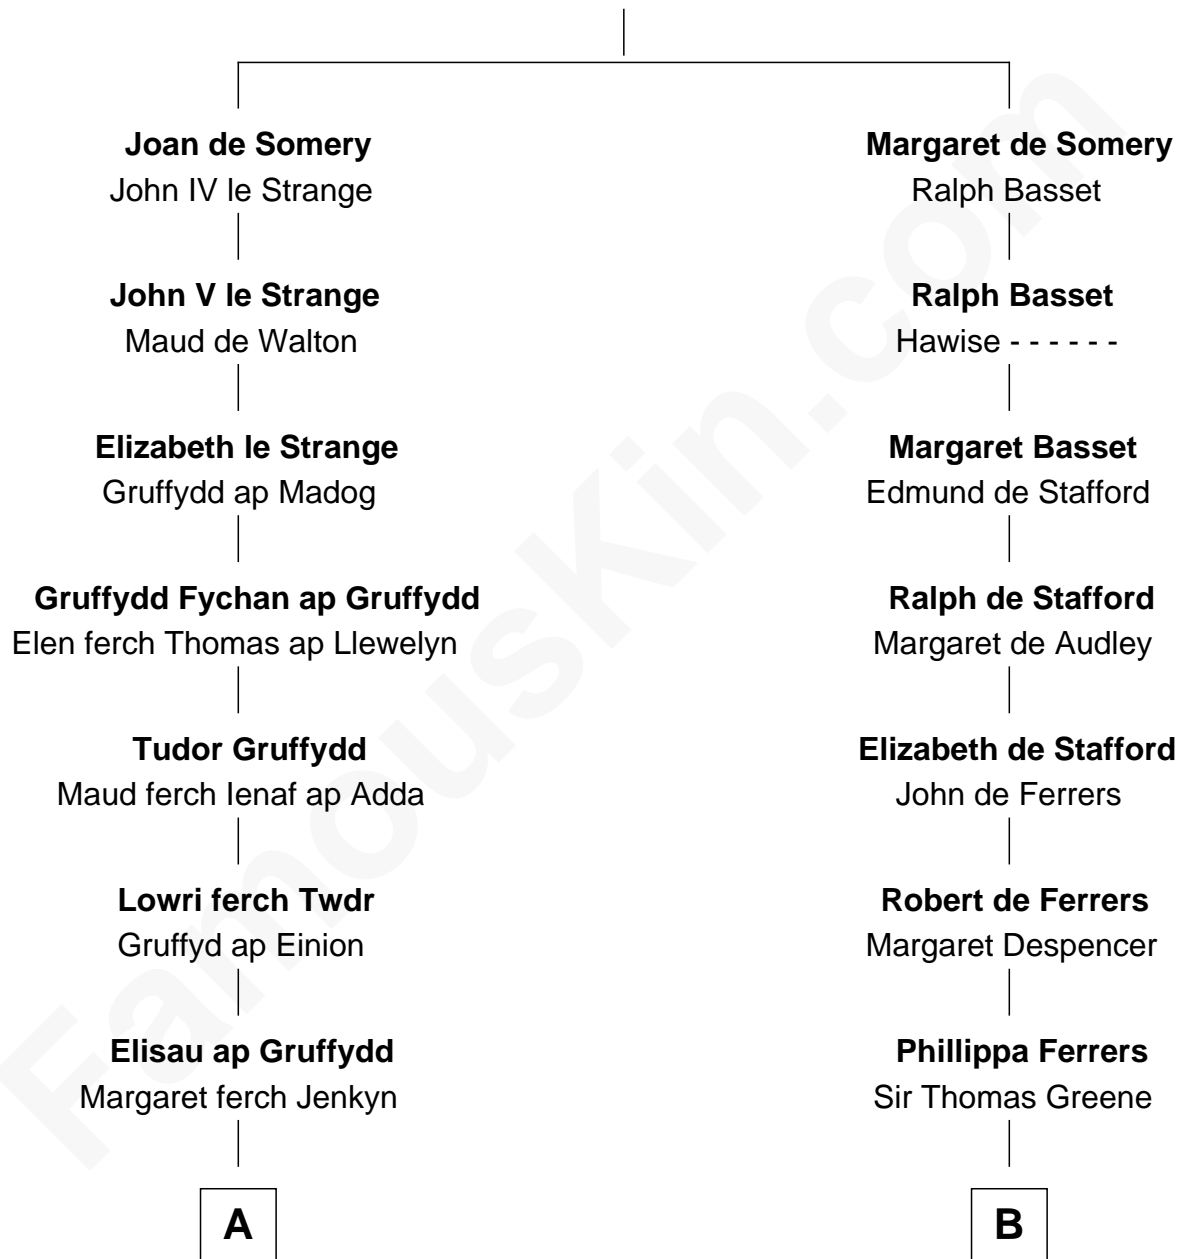

## Relationship Chart of

### David Yale

(c1613 - 1690) Great Migration Immigrant 1638

11th cousin 10 times removed of

### Melville Fuller

8th Chief Justice of the U.S. Supreme Court

**Sir Roger de Somery**

Nichole d'Aubeney

**C**

Rev. Habijah Weld

Mary Fox

Hannah Weld