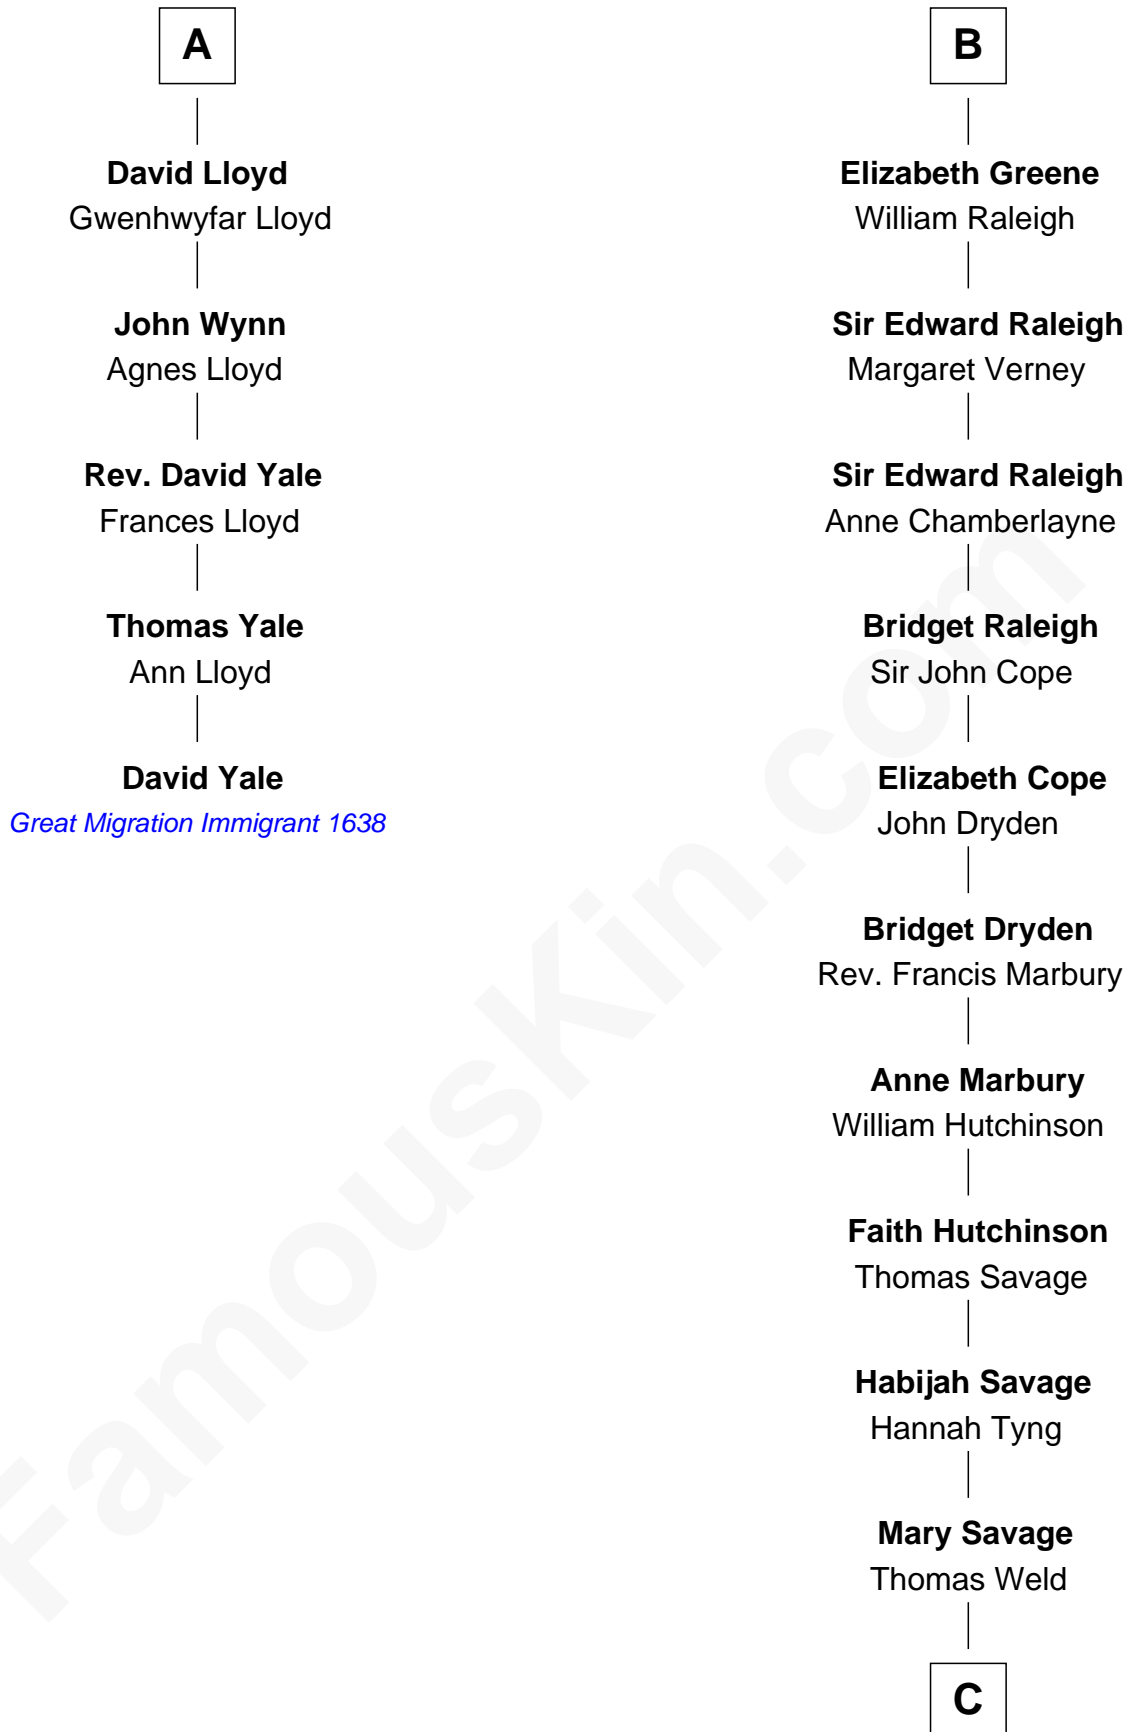

## Relationship Chart of

### David Yale

(c1613 - 1690) Great Migration Immigrant 1638

11th cousin 10 times removed of

### Melville Fuller

8th Chief Justice of the U.S. Supreme Court

**Sir Roger de Somery**

Nichole d'Aubeney

**C**

Rev. Habijah Weld

Mary Fox

Hannah Weld

Rev. Caleb Fuller

Henry Weld Fuller

Esther Gould

Frederick Augustus Fuller

Catherine Martin Weston

Melville Fuller

*8th U.S. Chief Justice*