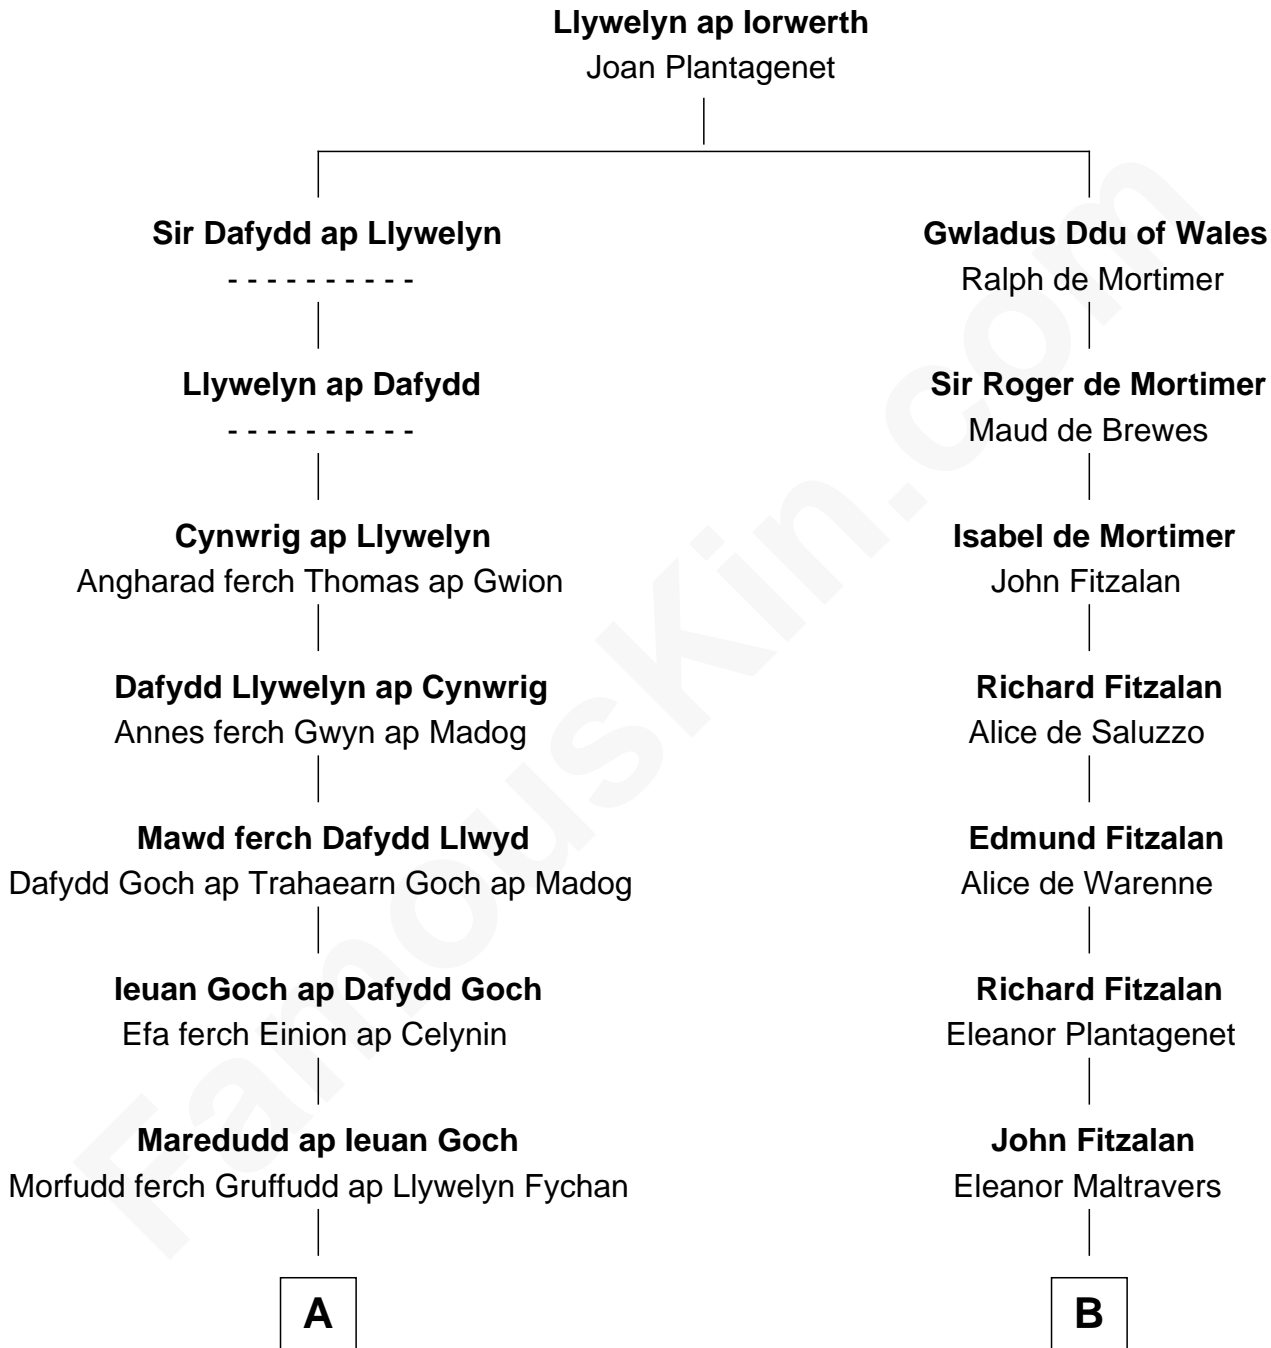

# FamousKin.com

## Relationship Chart of

### David Yale

(c1613 - 1690) Great Migration Immigrant 1638

15th cousin 6 times removed of

### Melville Fuller

8th Chief Justice of the U.S. Supreme Court

**A**

**Lleucu ferch Maredudd**

Gruffudd ap Cynwrig ap Bleddyn Llwyd

**Dafydd Llwyd ap Gruffudd**

Gwen ferch Gruffudd Goch ap Ieuan

**Dyddgu ferch Dafydd Llwyd**