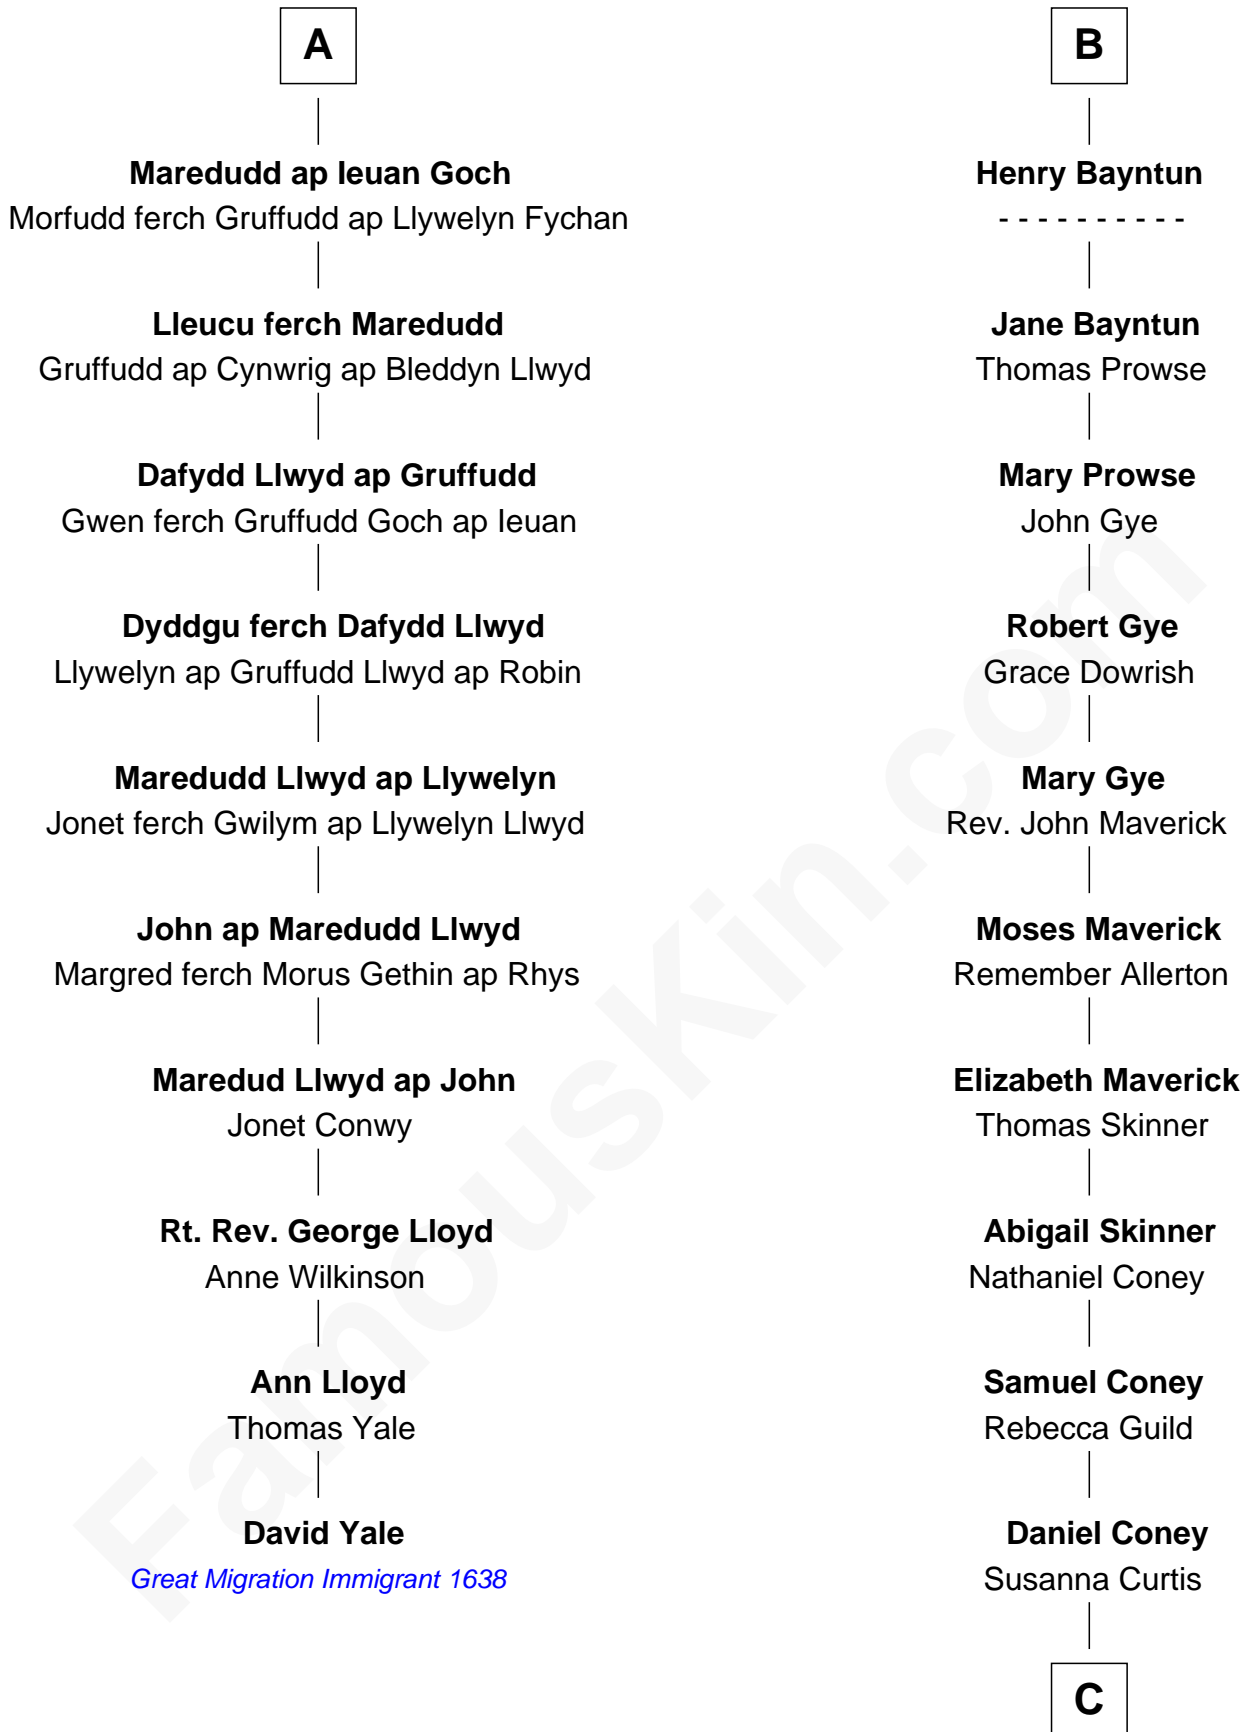

FamousKin.com

Relationship Chart of

David Yale

(c1613 - 1690) Great Migration Immigrant 1638

16th cousin 3 times removed of

Melville Fuller

8th Chief Justice of the U.S. Supreme Court

John, King of England

Eleanor of Provence

Edmund Plantagenet

Blanche of Artois

Henry Plantagenet

Maud de Chaworth

Eleanor Plantagenet

Richard Fitzalan

John Fitzalan

Eleanor Maltravers

Joan Fitzalan

Sir William Echyngam

Joan Echyngam

Sir John Bayntun

B

C

Paulina Bass Coney

Nathan Weston

Catherine Martin Weston

Frederick Augustus Fuller

Melville Fuller

8th U.S. Chief Justice

FamousKin.com