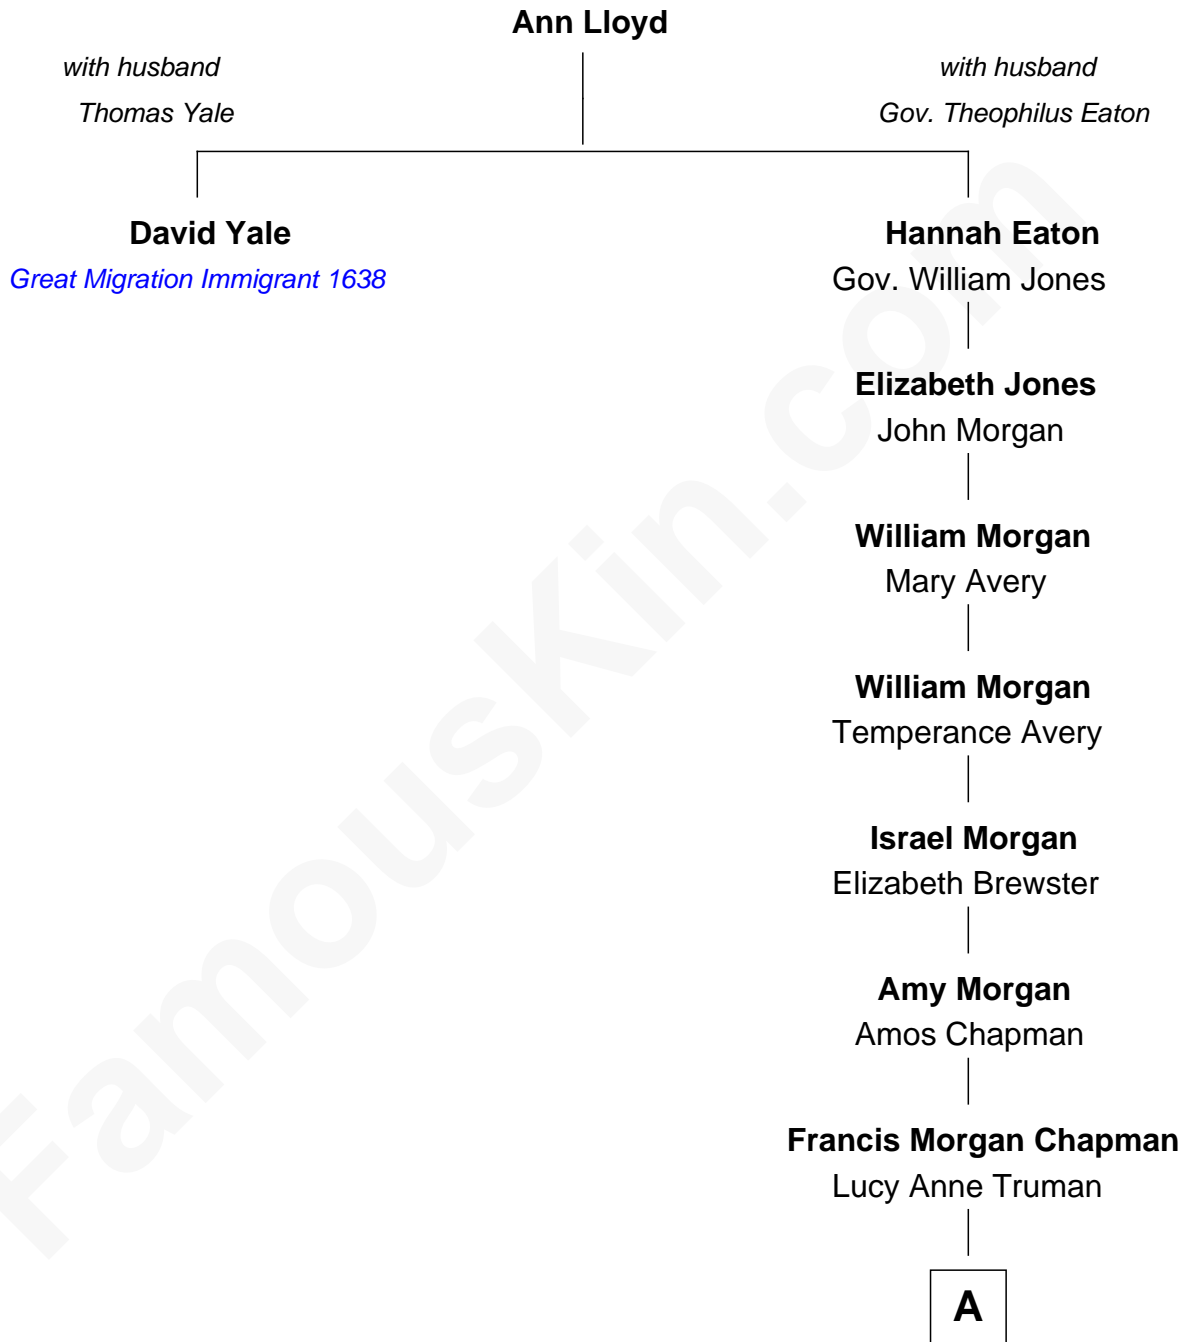

# FamousKin.com Relationship Chart of

**David Yale**

(c1613 - 1690) *Great Migration Immigrant 1638*

7th great-granduncle of

**Nelson Rockefeller**

41st U.S. Vice-President

**A**

Abby Pearce Truman Chapman

Nelson Wilmarth Aldrich

Abby Greene Aldrich

John Davison Rockefeller

Nelson Rockefeller

*41st U.S. Vice-President*

FamousKin.com