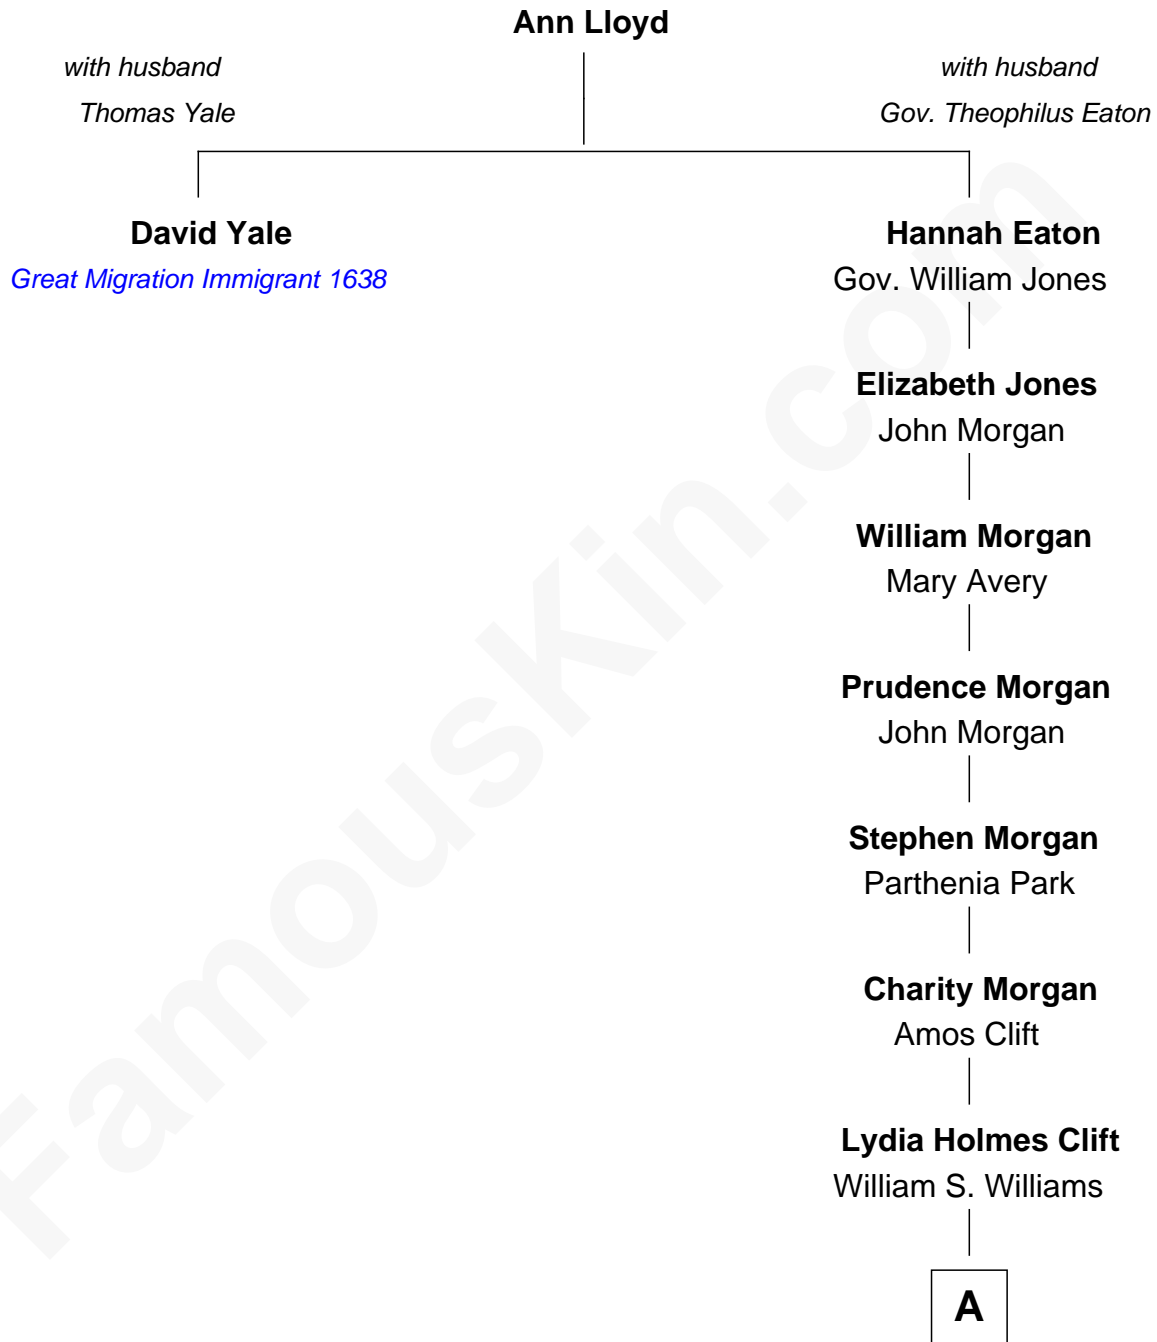

FamousKin.com Relationship Chart of

David Yale

(c1613 - 1690) *Great Migration Immigrant 1638*

9th great-granduncle of

Gretchen Mol

TV and Movie Actress

A

Lydia Clift Williams
Henry Williams Morgan

Harry Clift Morgan
Virgia Viola Hull

Henry Williams Morgan
Beatrix Chappuis

Janet Morgan
James Curtis Mol

Gretchen Mol
TV and Movie Actress